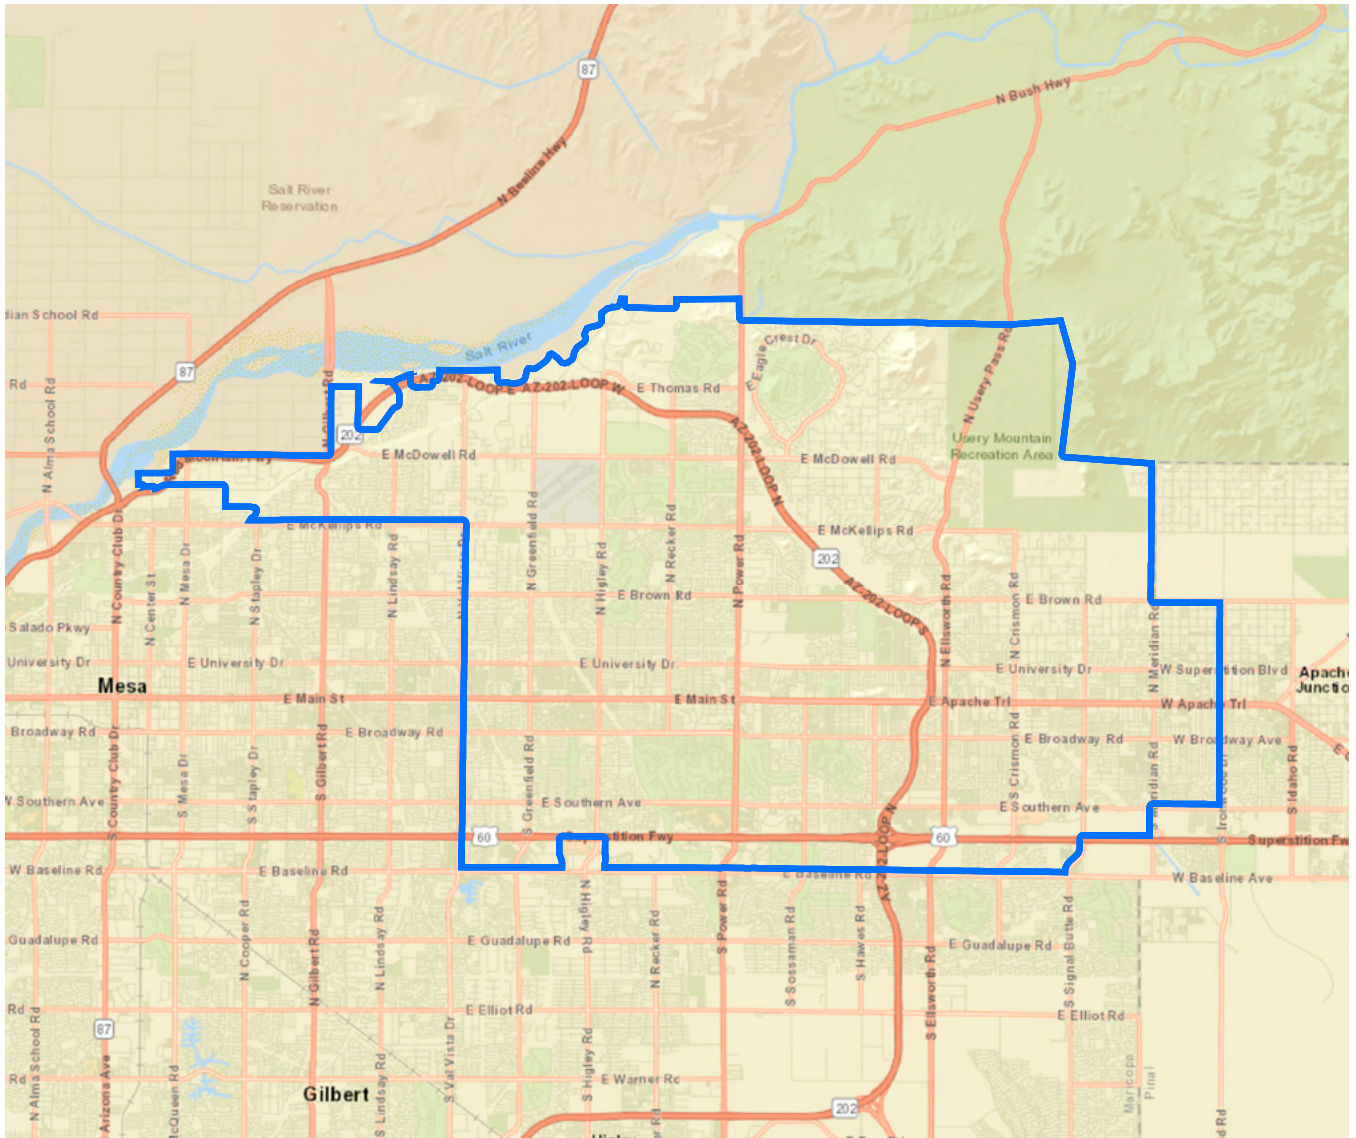

ARIZONA LEGISLATIVE DISTRICT 10

State Sen Candidate(s)	State Rep Candidate(s)	Registered Voters		SRP Infrastructure	
Robert Doyle [D]	Helen Hunter [D]	Democratic	30,051	Canals (mi)	11
David Christian Farnsworth* [R]	Matt Greer [R]	Green	84	Distribution Lines (mi)	1,502
	Ralph Heap [R]	Libertarian	1,083	Fiber Optic Cable (mi)	78
	Justin Olson [R]	No Labels	826	Transmission Lines (mi)	93
		Republican	60,551	Wells (qty)	21
		Other Party	45,000	Power Generation Facilities	1
		Total	137,595