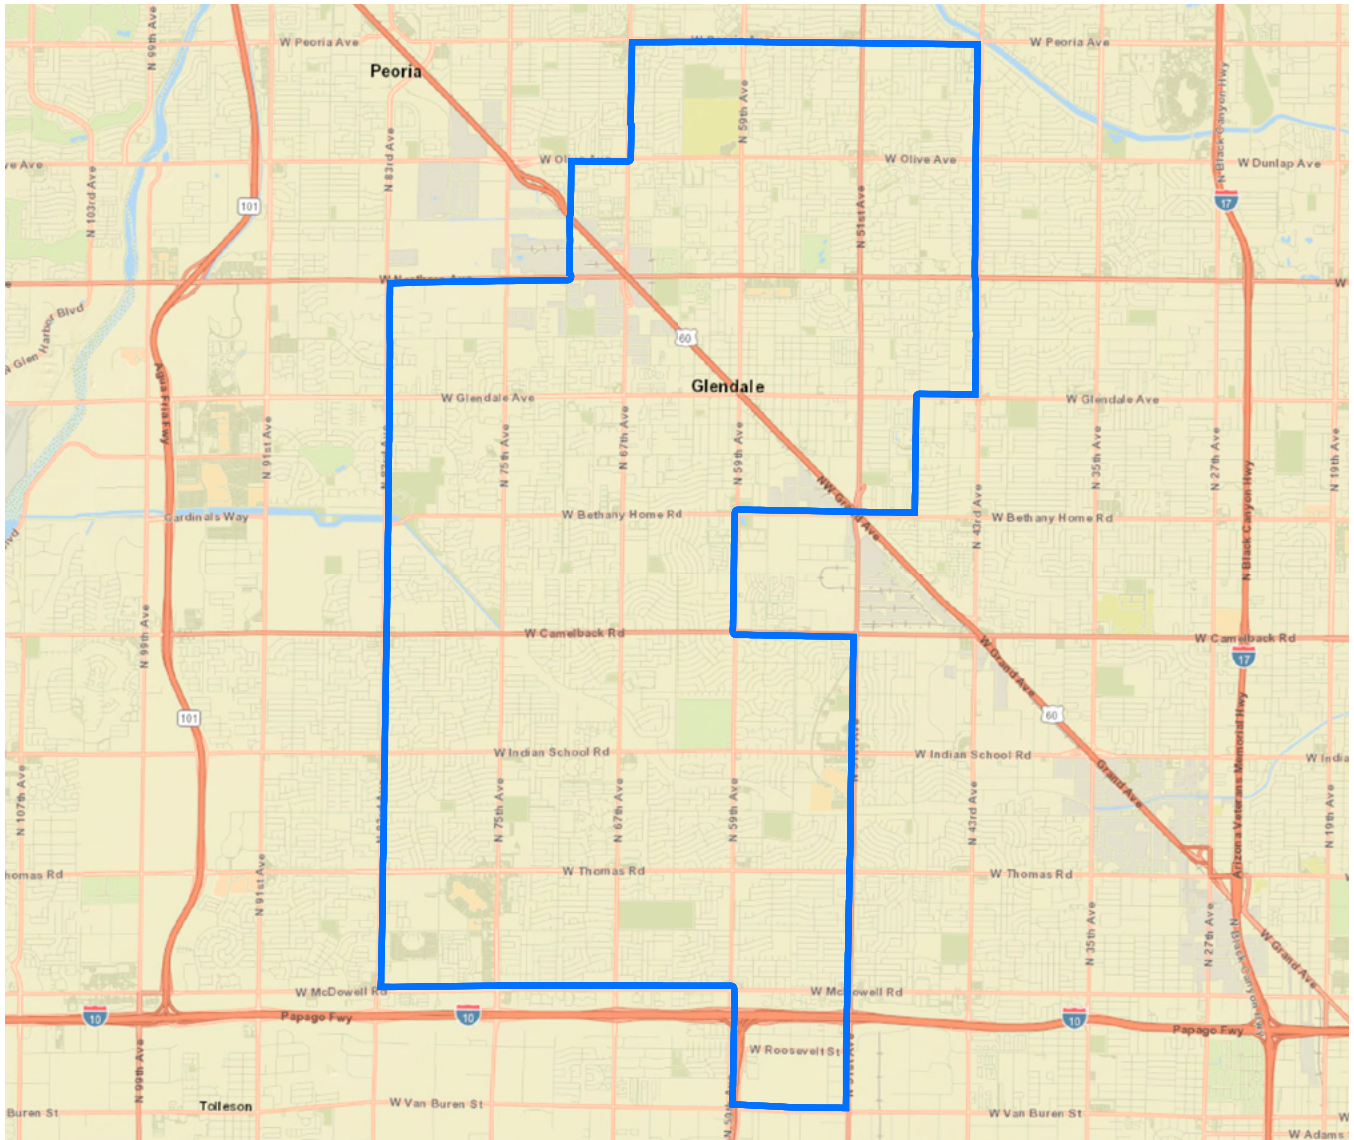

ARIZONA LEGISLATIVE DISTRICT 24

State Sen Candidate(s)	State Rep Candidate(s)	Registered Voters		SRP Infrastructure	
Mario Garcia [D] Analise Ortiz [D]	Anna Abeytia [D] Lydia Hernandez* [D] Hector Jaramillo [D]	Democratic	32,569	Canals (mi)	5
		Green	51	Distribution Lines (mi)	667
		Libertarian	605	Fiber Optic Cable (mi)	31
		No Labels	650	Transmission Lines (mi)	34
		Republican	16,088	Wells (qty)	31
		Other Party	33,117	Power Generation Facilities	0
		Total	83,080