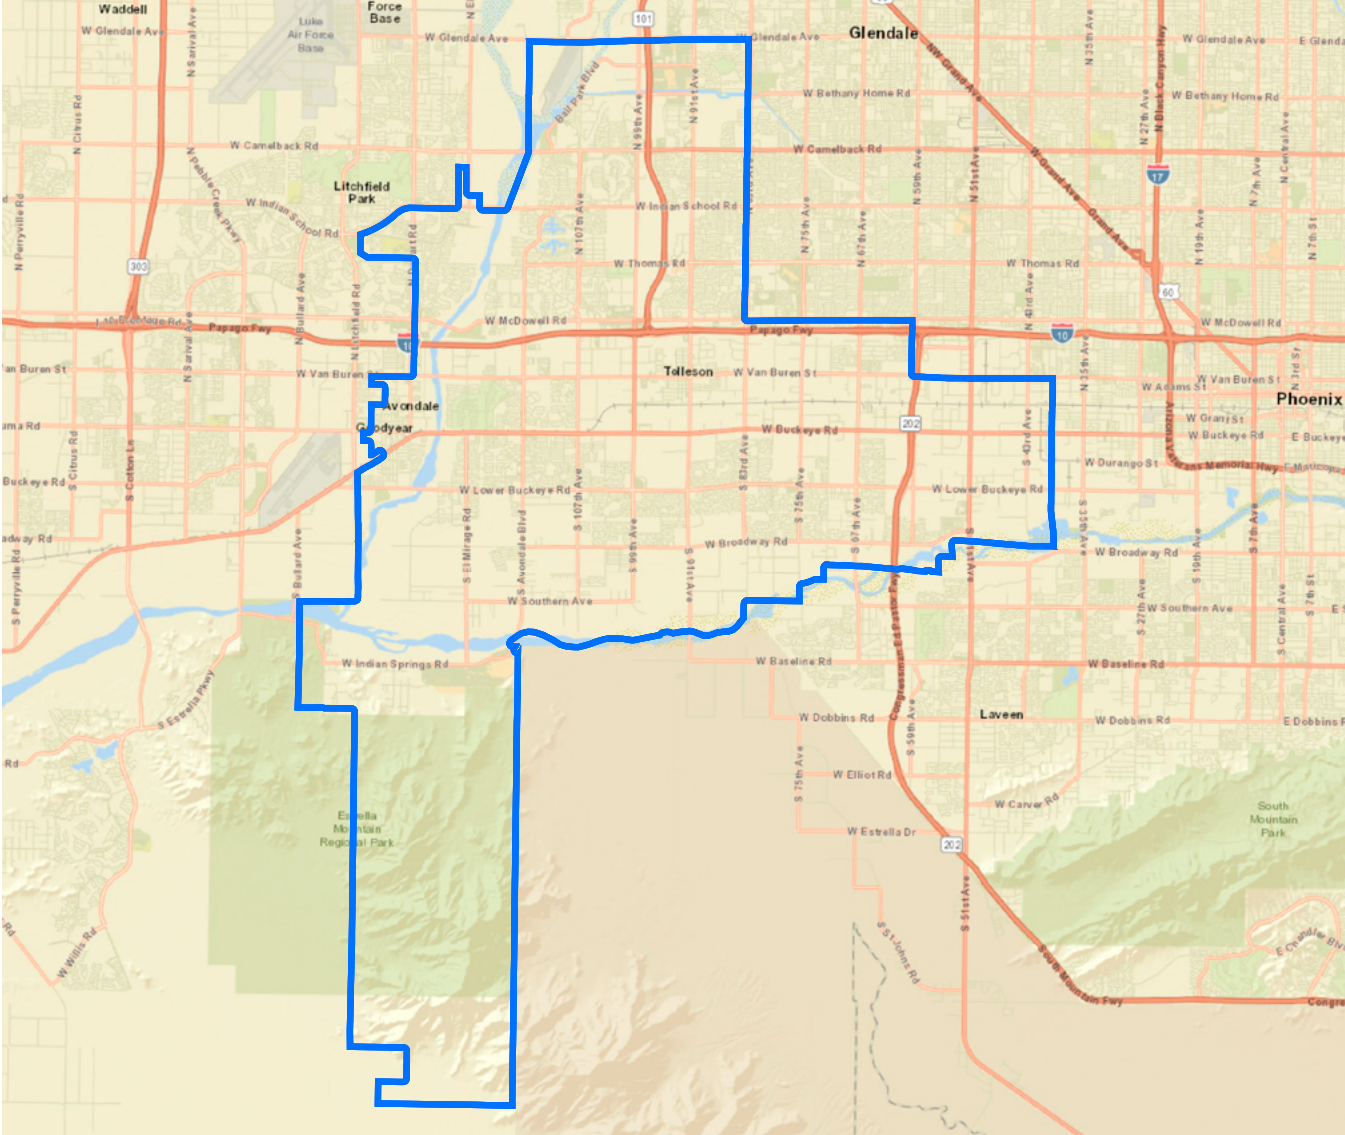

ARIZONA LEGISLATIVE DISTRICT 22

State Sen Candidate(s)	State Rep Candidate(s)	Registered Voters	SRP Infrastructure

Eva Diaz* [D]	Lupe Chavira Contreras* [D]	Democratic	39,827	Canals (mi)	2
Leezah Sun [D]	Elda Luna-Nájera* [D]	Green	68	Distribution Lines (mi)	1,032
Steve Robinson [R]	Betsy Munoz [D]	Libertarian	675	Fiber Optic Cable (mi)	123
	Jen Wynne [D]	No Labels	1,185	Transmission Lines (mi)	98
	Blaine "BJ" Griffin Sr. [R]	Republican	18,650	Wells (qty)	26
	Diana Jones [R]	Other Party	41,070	Power Generation Facilities	0
		Total	101,475