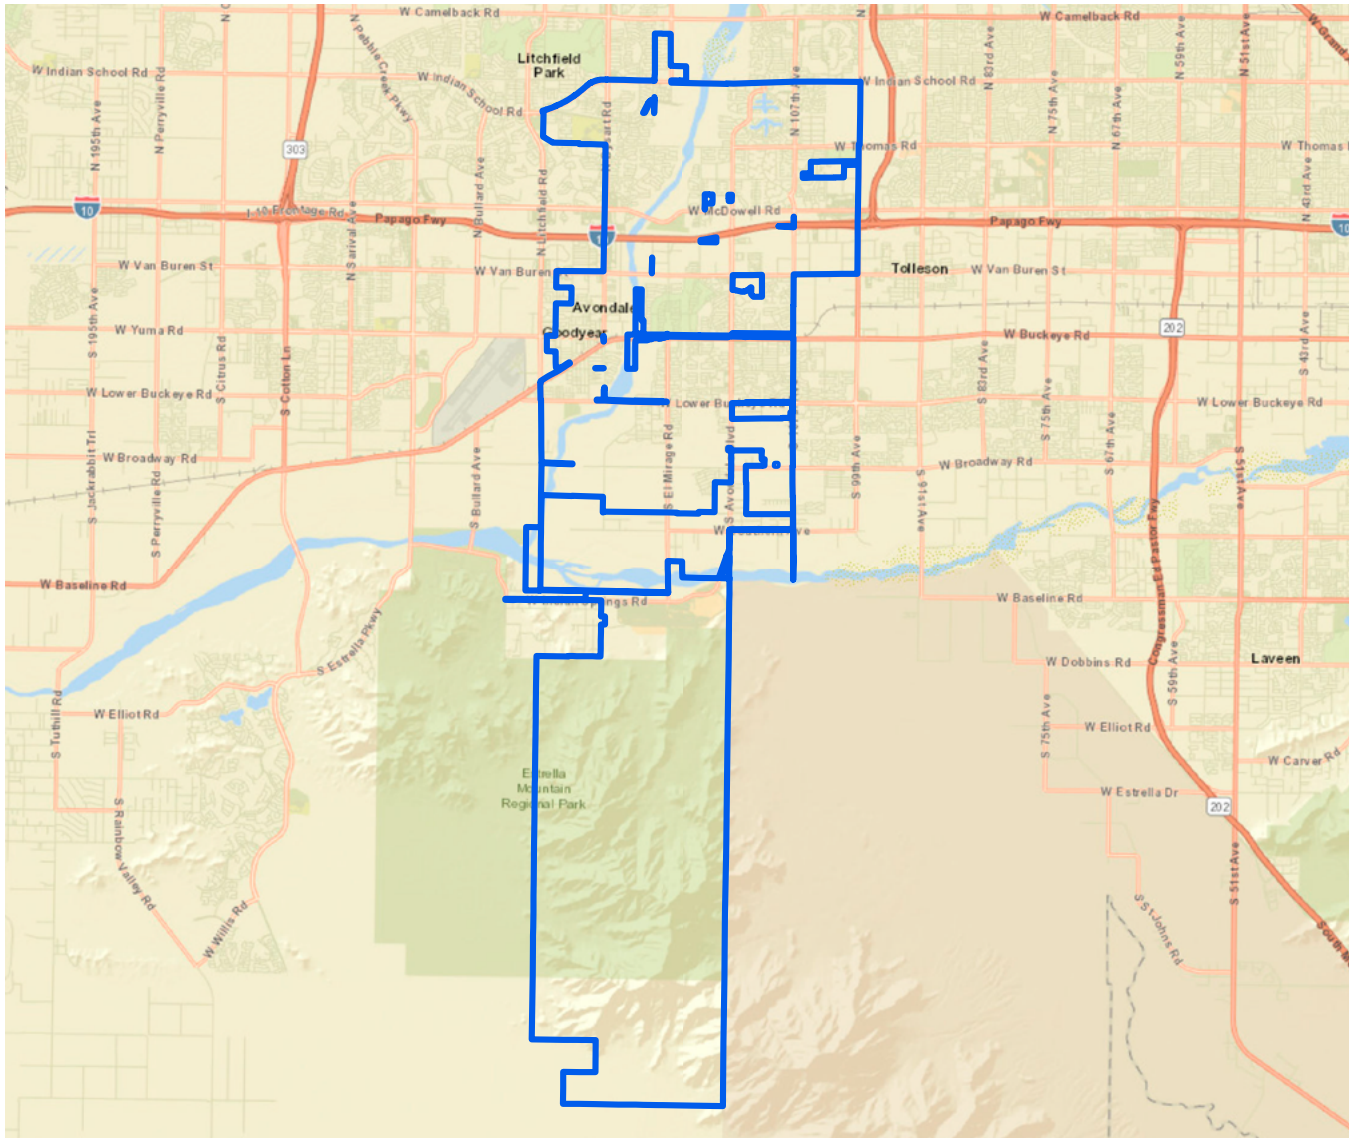

AVONDALE

Mayoral Candidate(s)	City Council Candidate(s)	Registered Voters	SRP Infrastructure	
Veronica Malone	Natosha Edmonds	Democratic	Canals (mi)	0
Mike Pineda	Jeannette Garcia	Green	Distribution Lines (mi)	269
	Gloria Solorio*	Libertarian	Fiber Optic Cable (mi)	36
	Shari Weise	No Labels	Transmission Lines (mi)	28
	Manny Murillo (Write-In)	Republican	Wells (qty)	5
		Other Party	Power Generation Facilities	0
		Total		41,275