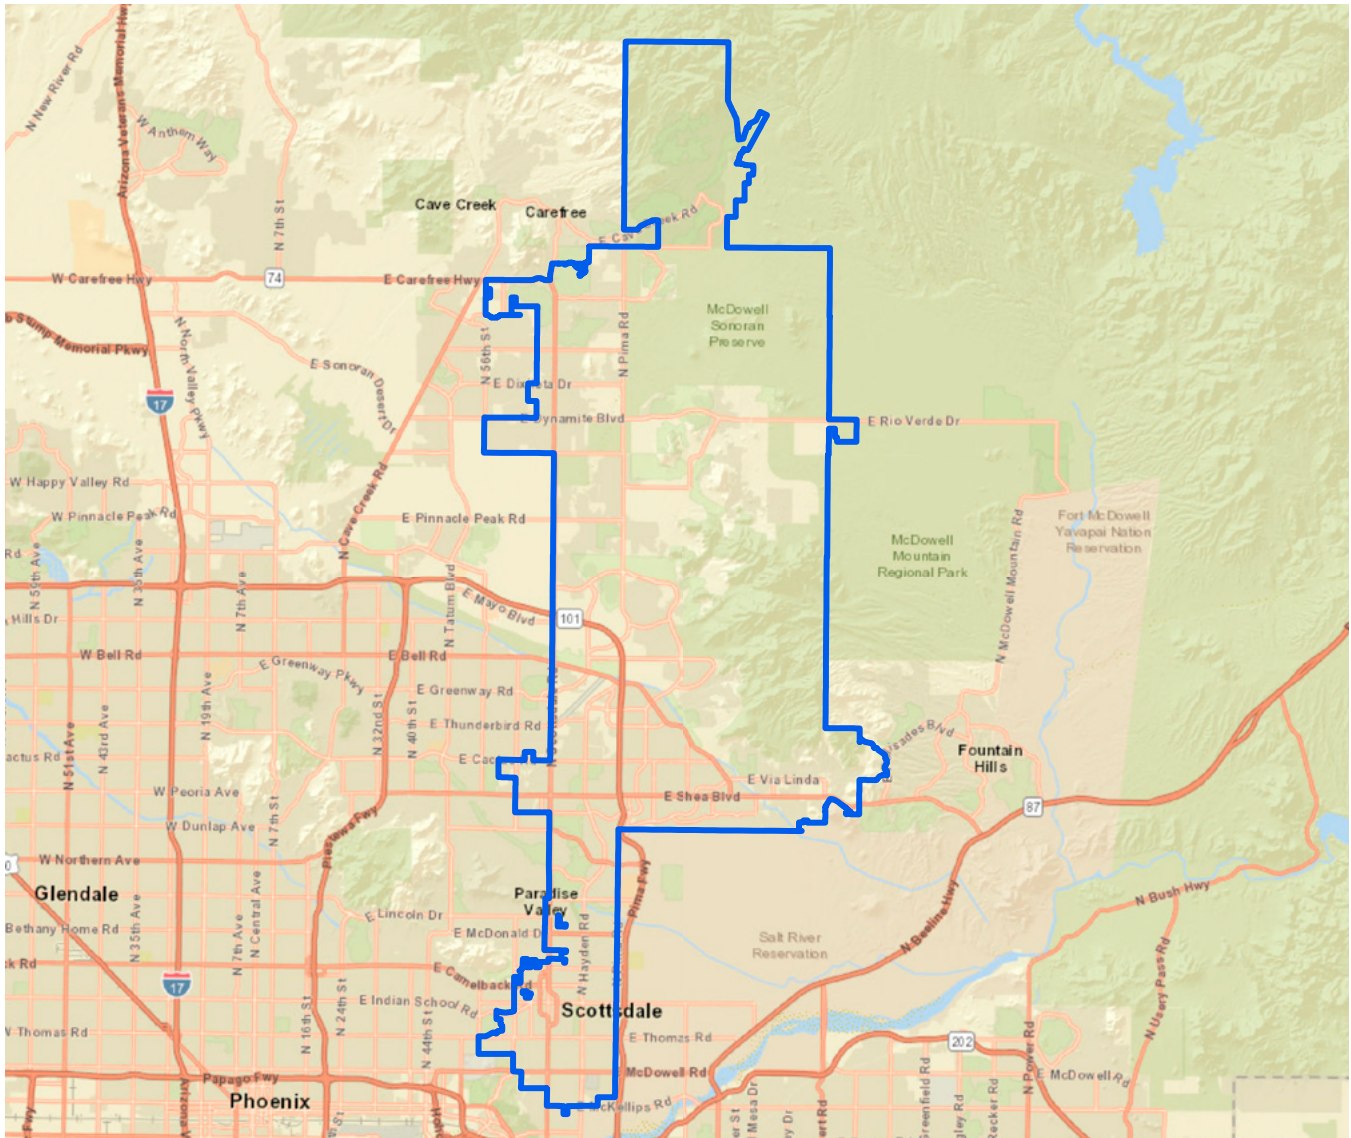

SCOTTSDALE

Mayoral Candidate(s)	City Council Candidate(s)	Registered Voters		SRP Infrastructure	
Lisa Borowsky Linda Milhaven David Ortega*	Tammy Caputi*	Democratic	40,601	Canals (mi)	8
	Stephen Casares	Green	97	Distribution Lines (mi)	317
	Jan Dubauskas	Libertarian	1,049	Fiber Optic Cable (mi)	52
Tom Durham* Mason Gates Adam Kwasman Justin Laos Robert Lettieri Mayann McAllen	Tom Durham*	No Labels	1,066	Transmission Lines (mi)	35
	Mason Gates	Republican	67,483	Wells (qty)	12
	Adam Kwasman	Other Party	52,064	Power Generation Facilities	0
	Justin Laos				
	Robert Lettieri	Total	162,360		
	Mayann McAllen