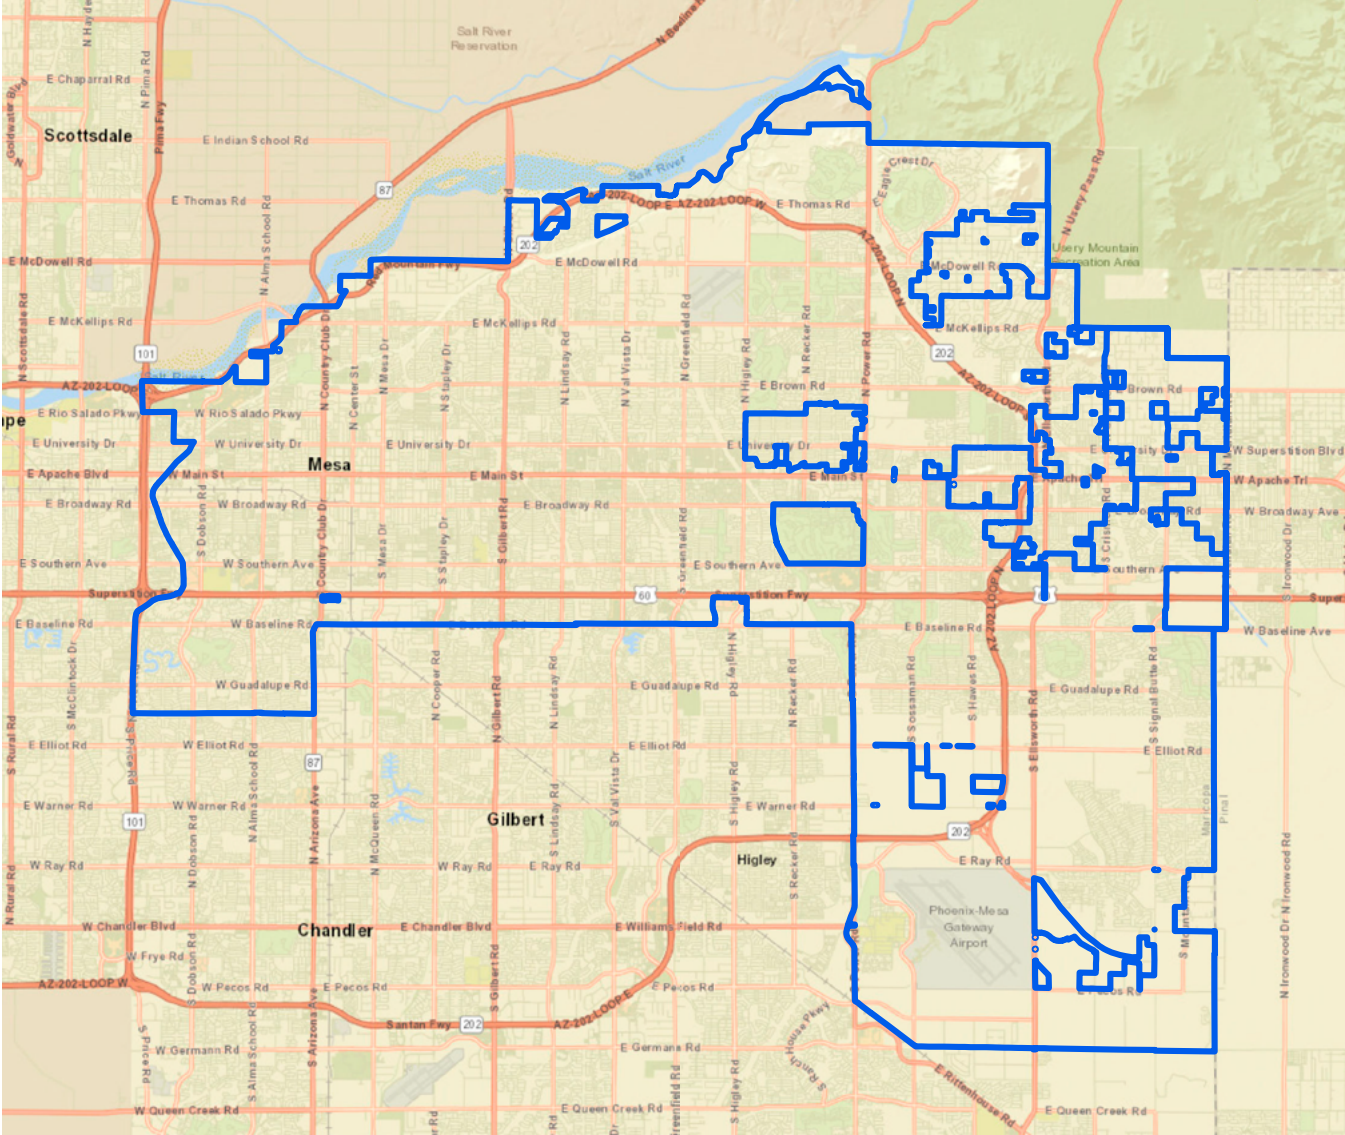

MESA

Mayoral Candidate(s)	City Council Candidate(s)	Registered Voters	SRP Infrastructure

R. Carey Davis Mark Freeman Scott Neely Scott Smith Ryan Winkle	District 1	Democratic	66,377	Canals (mi)	24
	Rich Adams	Green	234	Distribution Lines (mi)	2,560
	Zachary Hichez	Libertarian	2,424	Fiber Optic Cable (mi)	148
	Tim Meyer	No Labels	1,977	Transmission Lines (mi)	155
	Ron Williams	Republican	106,089	Wells (qty)	60
	District 2	Other Party	91,747	Power Generation Facilities	1
	Julie Spilsbury*	Total	268,848		
	Melody Whetstone				
	District 3				
	Francisco Heredia*				
Marc Lavender