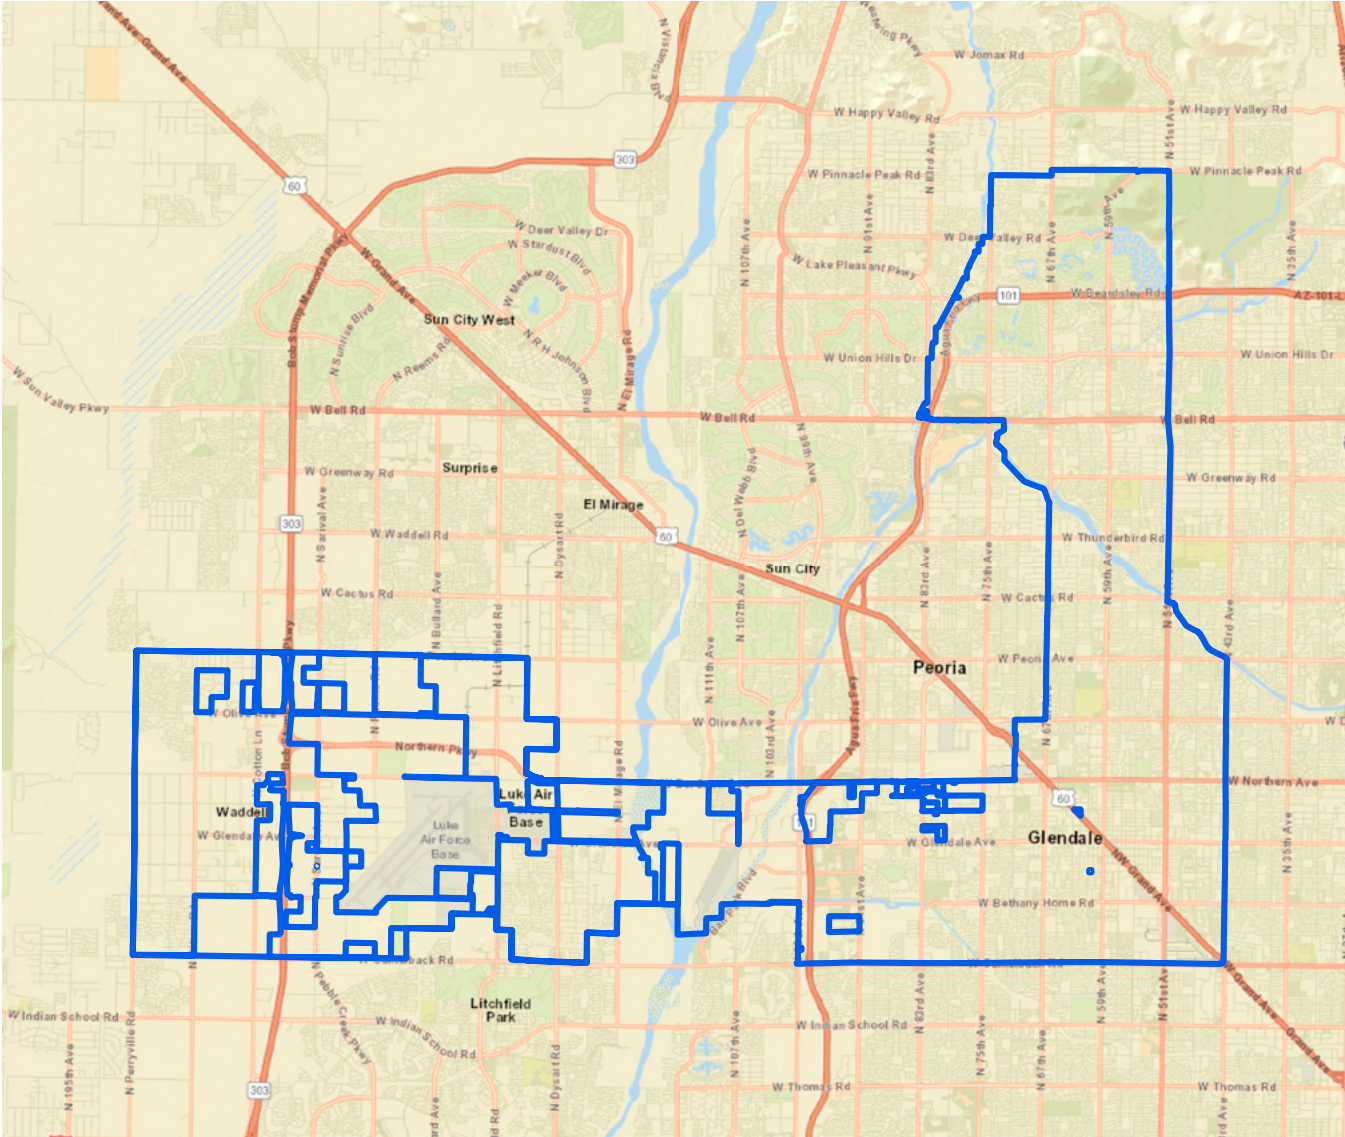

GLENDALE

Mayoral Candidate(s)	City Council Candidate(s)	Registered Voters		SRP Infrastructure		
Jerry Weiers*	Cactus District	Democratic	34,154	Canals (mi)	7	
	Lupe Conchas	Green	91	Distribution Lines (mi)	613	
	Ian Hugh*	Libertarian	833	Fiber Optic Cable (mi)	44	
	Sahuaro District	No Labels	935	Transmission Lines (mi)	41	
	Ray Malnar*	Republican	36,682	Wells (qty)	30	
	Yucca District	Other Party	40,498	Power Generation Facilities	0	
	Lupe Encinas					
	Dianna Guzman					
		Total		113,193