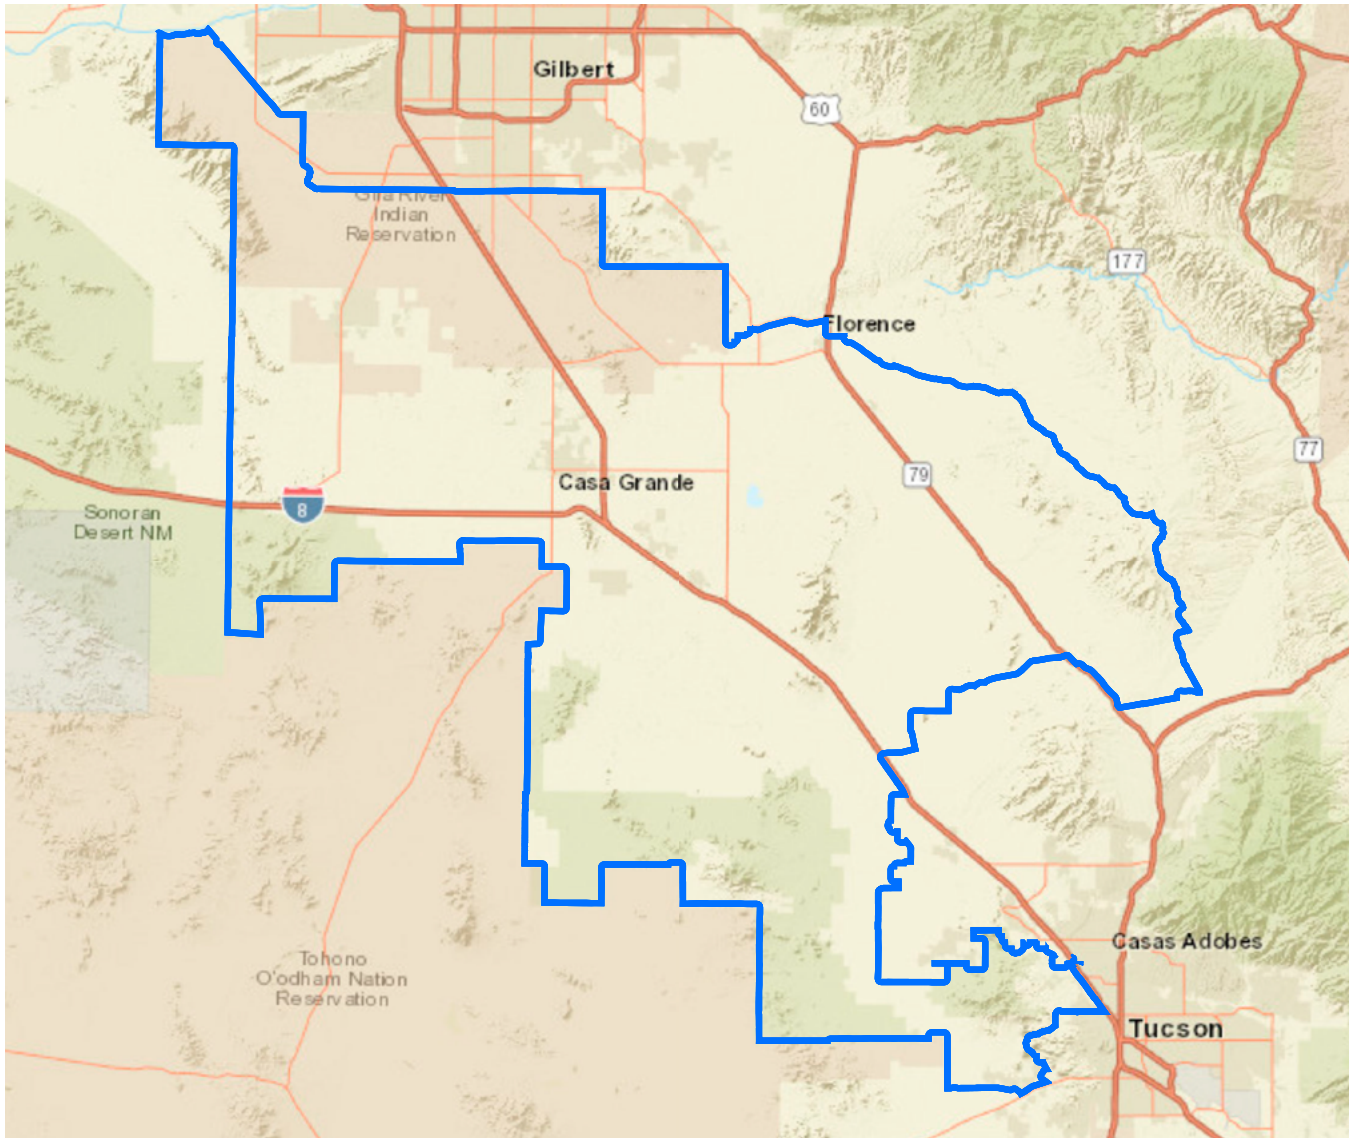

ARIZONA LEGISLATIVE DISTRICT 16

State Sen Candidate(s)	State Rep Candidate(s)	Registered Voters		SRP Infrastructure	
Stacey Seaman [D]	Keith Seaman* [D]	Democratic	40,007	Canals (mi)	0
Thomas "T.J." Shope* [R]	Rob Hudelson [R]	Green	30	Distribution Lines (mi)	57
Judy Nganga (write-in) [R]	Chris Lopez [R]	Libertarian	1,060	Fiber Optic Cable (mi)	131
	Teresa Martinez* [R]	No Labels	1,129	Transmission Lines (mi)	86
	Gabriela "Gabby" Saucedo Mercer [R]	Republican	45,478	Wells (qty)	2
		Other Party	51,961	Power Generation Facilities	10
		Total	139,665