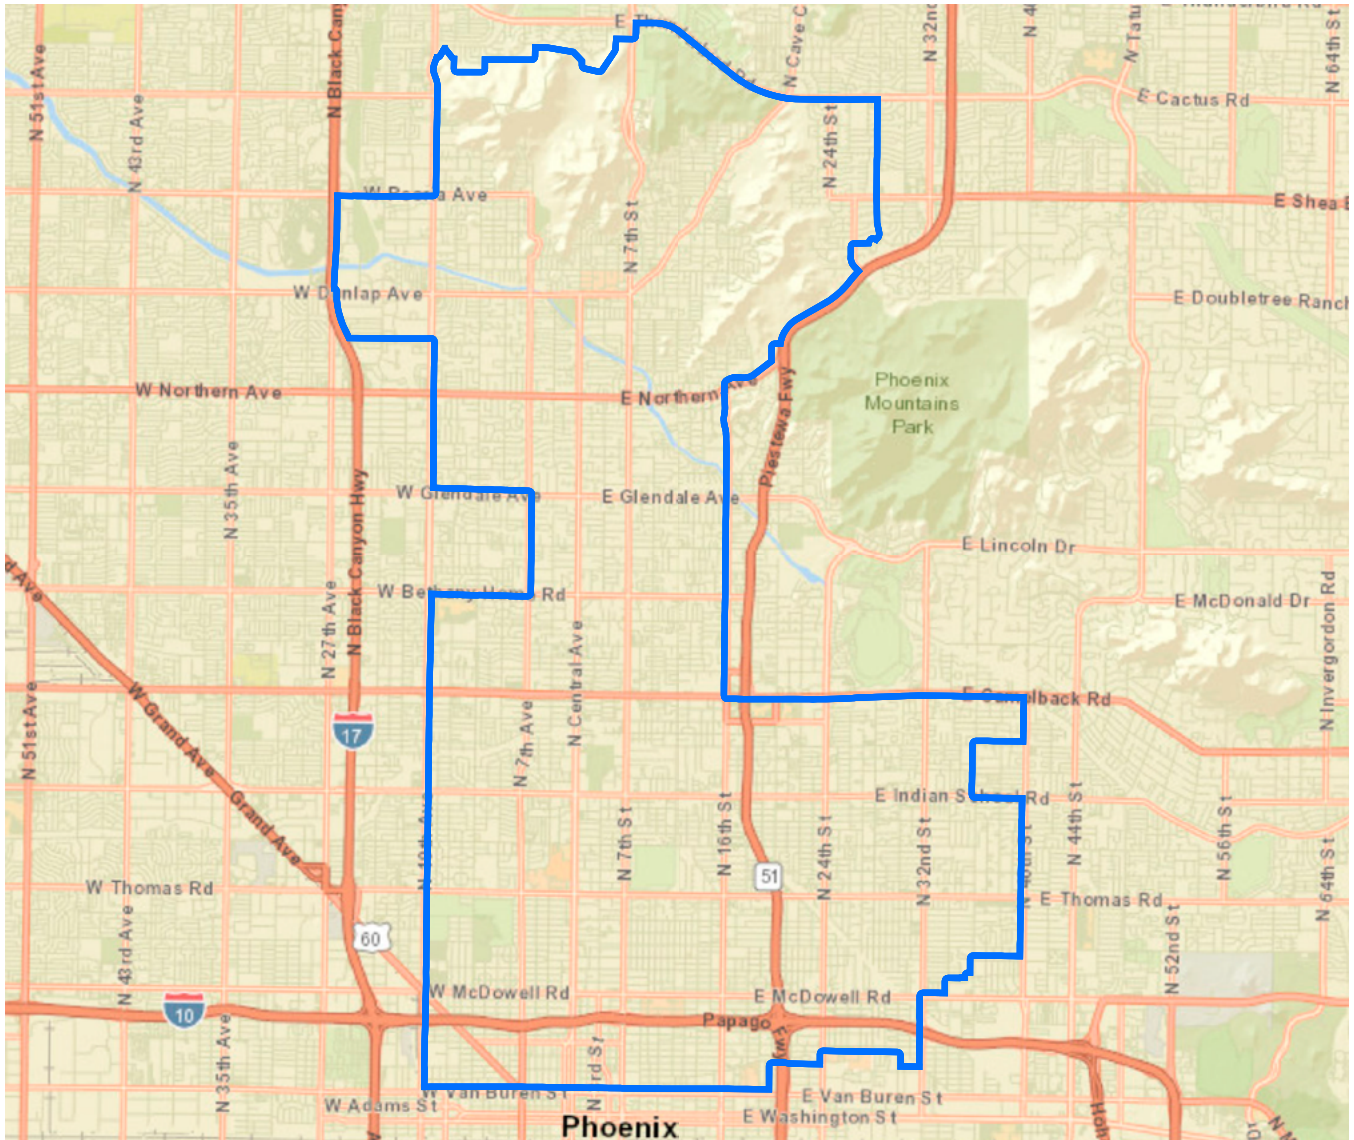

ARIZONA LEGISLATIVE DISTRICT 5

State Sen Candidate(s)	State Rep Candidate(s)	Registered Voters	SRP Infrastructure
Lela Alston* [D] Joshua Ortega [R]	Sarah Liguori* [D] Charles Walter Lucking* [D] Aaron Márquez [D] Dorri Thyden [D] Juan Schoville (write-in) [R]	Democratic 49,911 Green 141 Libertarian 990 No Labels 965 Republican 25,770 Other Party 38,932 Total 116,709	Canals (mi) 11 Distribution Lines (mi) 242 Fiber Optic Cable (mi) 45 Transmission Lines (mi) 12 Wells (qty) 18 Power Generation Facilities 0