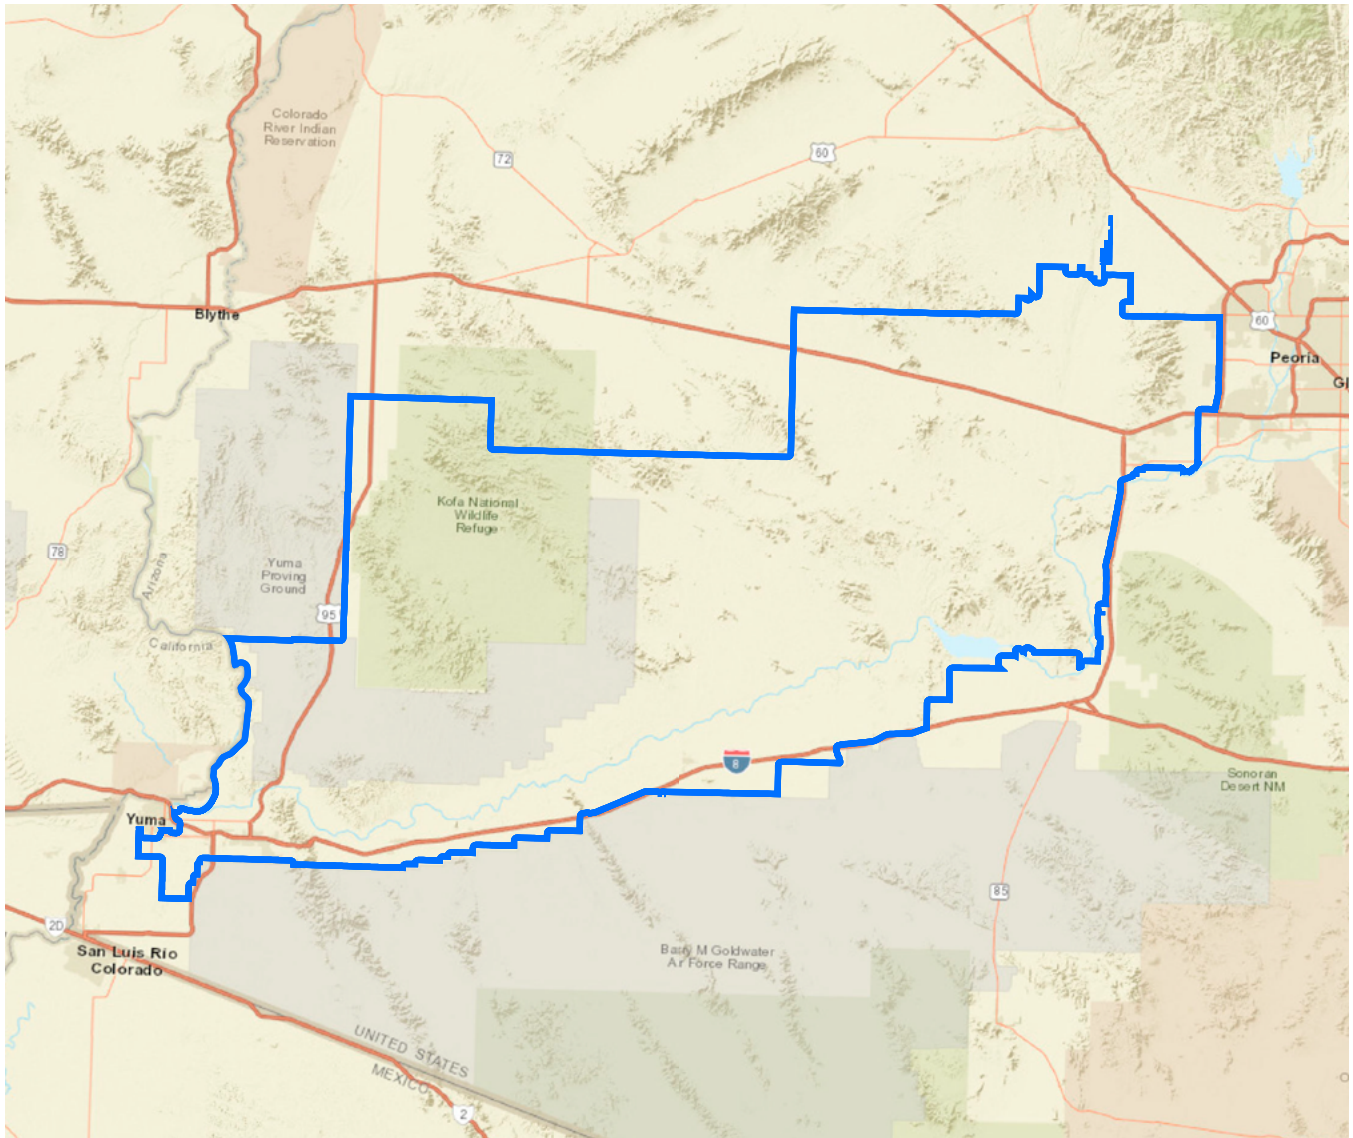

ARIZONA LEGISLATIVE DISTRICT 25

State Sen Candidate(s)	State Rep Candidate(s)	Registered Voters		SRP Infrastructure		
Timothy "Tim" Dunn [R]	William "Bill" Peter Olear [D]	Democratic	31,433	Canals (mi)	0	
	Michael Carbone* [R]	Green	61	Distribution Lines (mi)	0	
	Gary Garcia Snyder [R]	Libertarian	1,138	Fiber Optic Cable (mi)	118	
	Nickolas "Nick" Kupper [R]	No Labels	1,221	Transmission Lines (mi)	128	
	Steve Markegard [R]	Republican	60,736	Wells (qty)	5	
		Other Party	52,062	Power Generation Facilities	3	
		Total		146,651