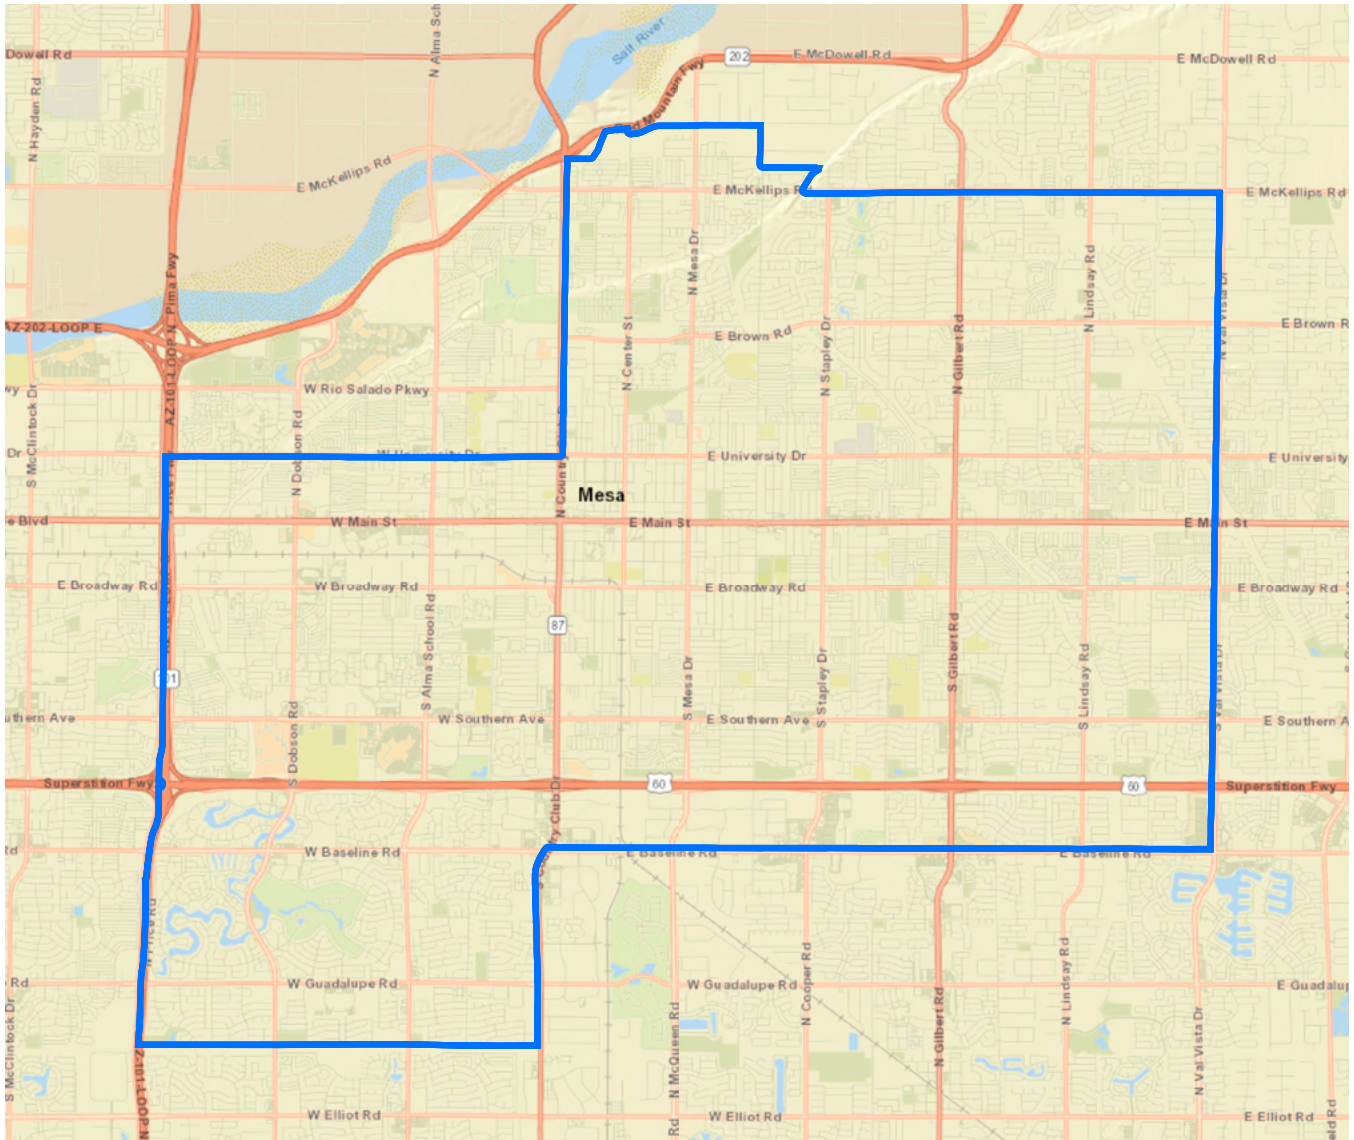

ARIZONA LEGISLATIVE DISTRICT 9

State Sen Candidate(s)	State Rep Candidate(s)	Registered Voters		SRP Infrastructure	
Eva Burch* [D]	Lorena Austin* [D]	Democratic	31,058	Canals (mi)	17
Robert Scantlebury [R]	Seth Blattman* [D]	Green	114	Distribution Lines (mi)	887
Christopher Stapley [R]	Kylie Barber [R]	Libertarian	1,078	Fiber Optic Cable (mi)	38
	Mary Ann Mendoza [R]	No Labels	838	Transmission Lines (mi)	43
		Republican	33,958	Wells (qty)	35
		Other Party	38,156	Power Generation Facilities	0
		Total	105,202