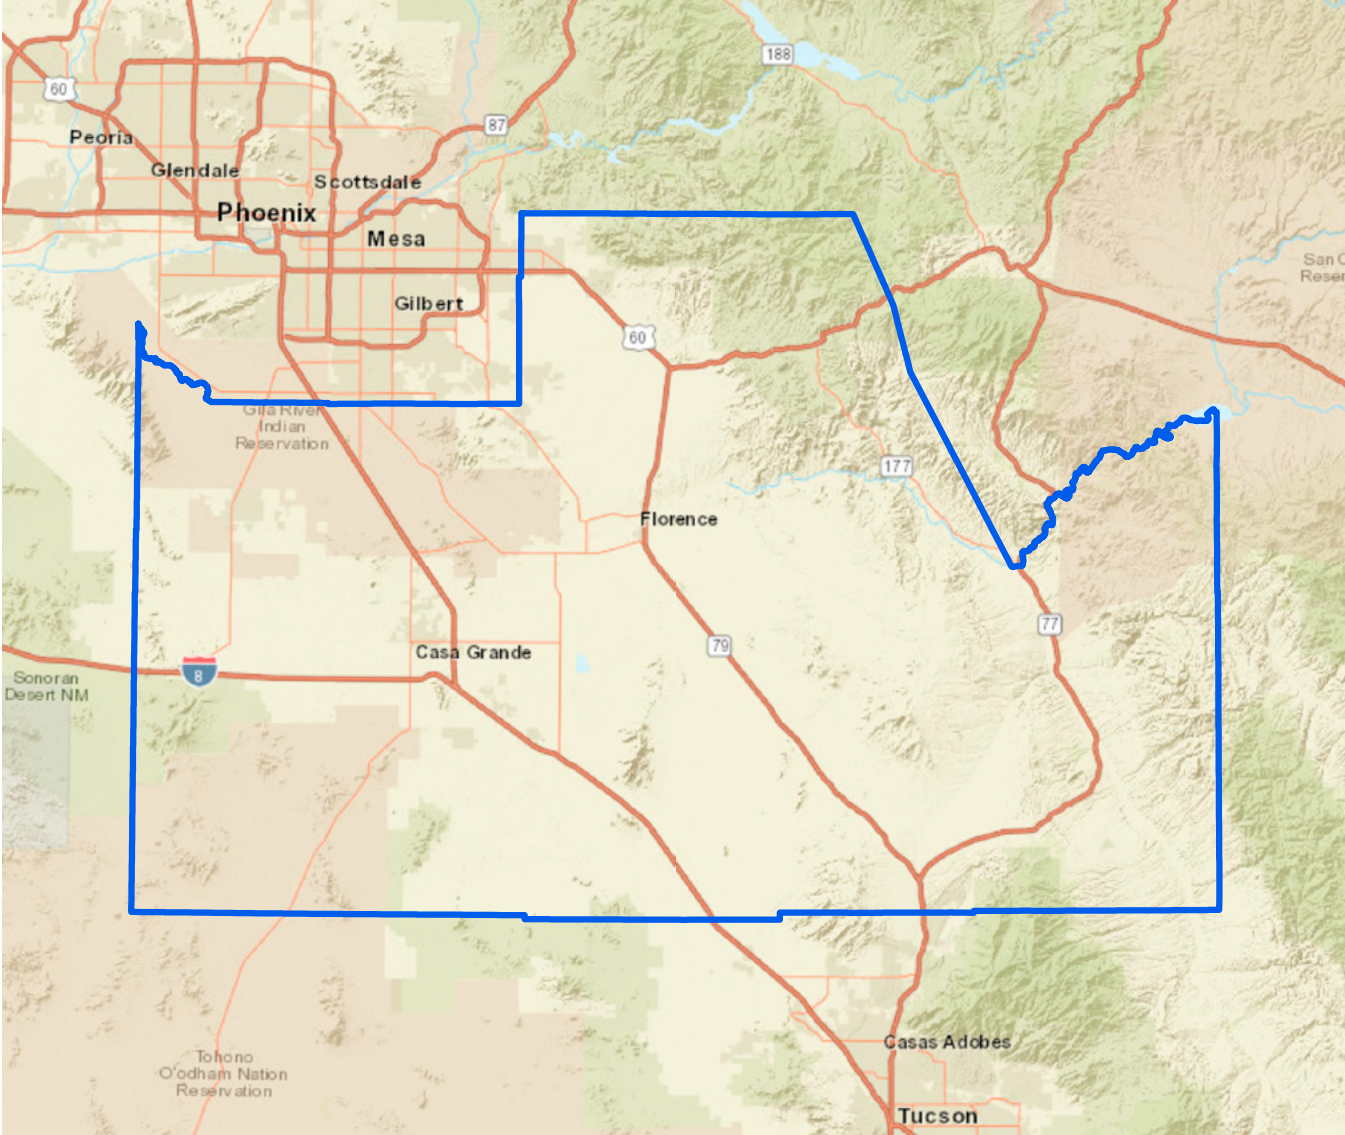

PINAL COUNTY

County Candidate(s)	Registered Voters		SRP Infrastructure	
See page 9 for a full list of candidates	Democratic	61,262	Canals (mi)	0
	Green	17	Distribution Lines (mi)	1,390
	Libertarian	2,155	Fiber Optic Cable (mi)	347
	No Labels	2,078	Transmission Lines (mi)	389
	Republican	101,452	Wells (qty)	2
	Other Party	94,992	Power Generation Facilities	13
	Total	261,956