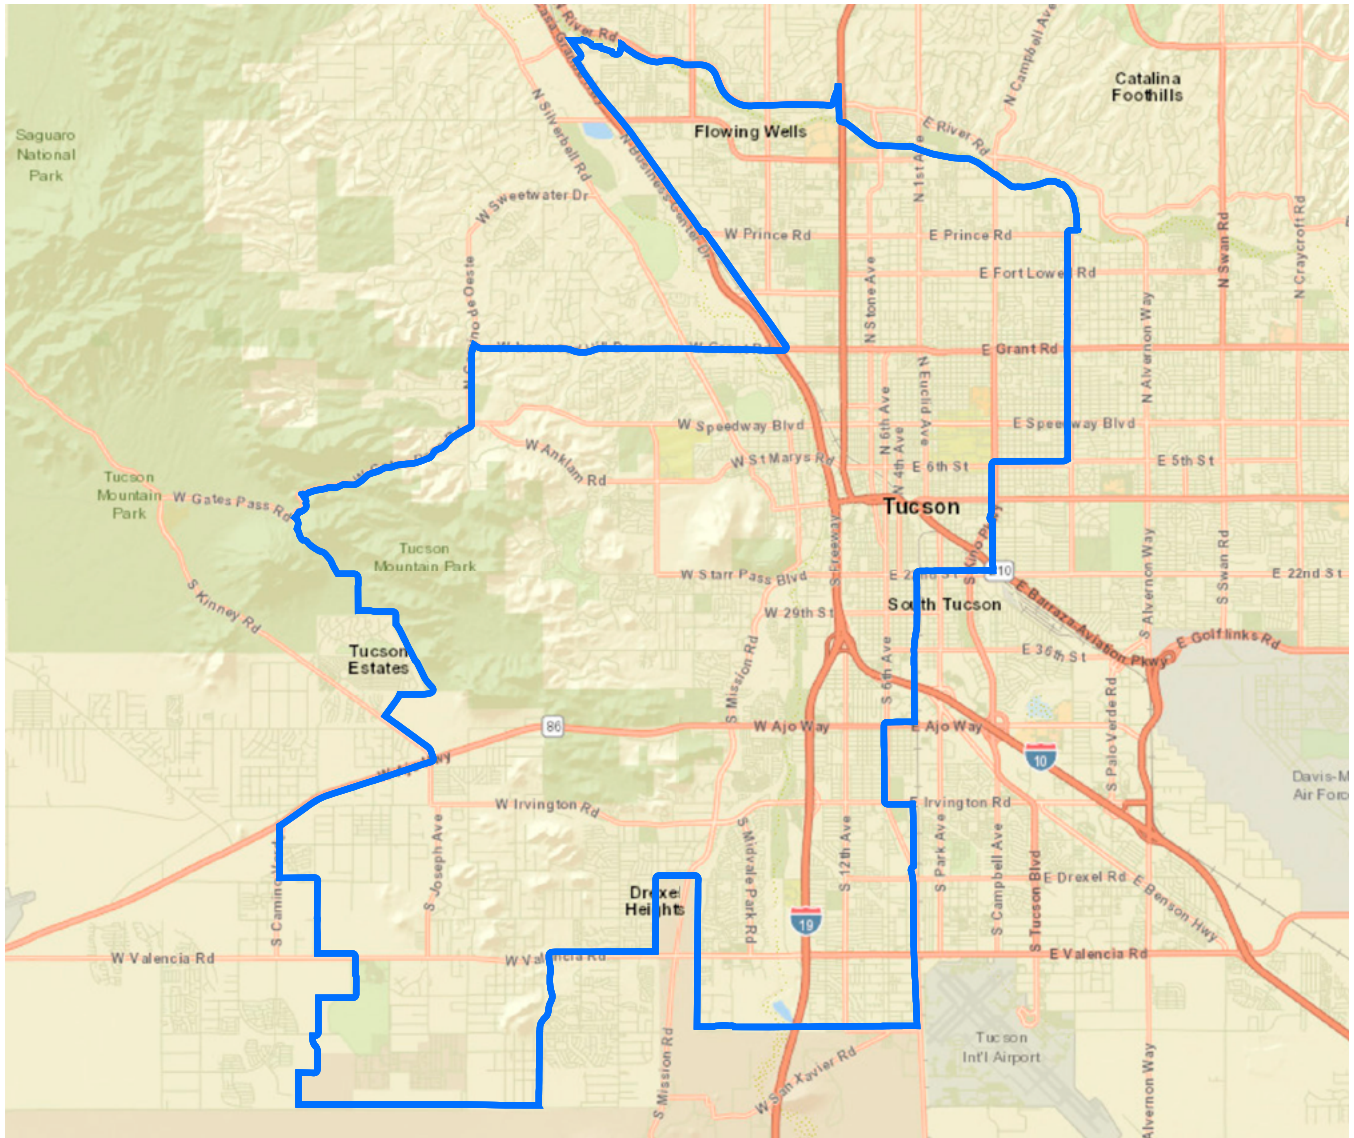

ARIZONA LEGISLATIVE DISTRICT 20

State Sen Candidate(s)	State Rep Candidate(s)	Registered Voters	SRP Infrastructure		
Sally Ann Gonzales* [D]	Alma Hernandez* [D] Betty Villegas* [D]	Democratic	58,176	Canals (mi)	0
		Green	233	Distribution Lines (mi)	0
		Libertarian	830	Fiber Optic Cable (mi)	0
		No Labels	822	Transmission Lines (mi)	0
		Republican	17,492	Wells (qty)	0
		Other Party	41,149	Power Generation Facilities	0
		Total	118,702