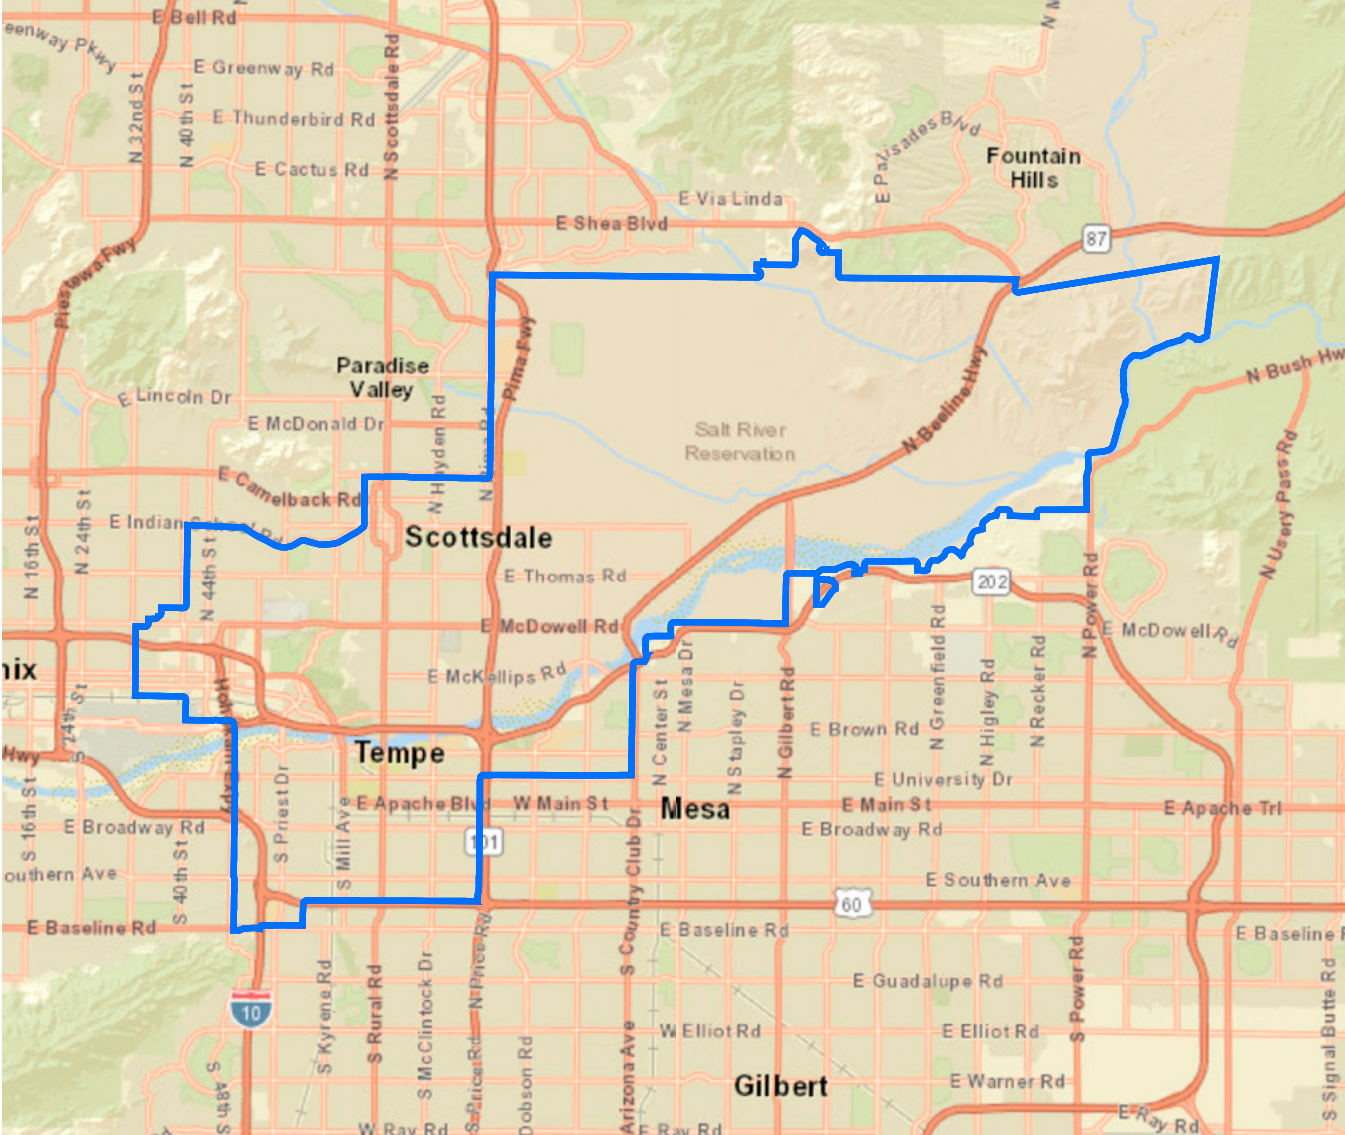

ARIZONA LEGISLATIVE DISTRICT 8

State Sen Candidate(s)	State Rep Candidate(s)	Registered Voters		SRP Infrastructure	
Lauren Kuby [D]	Janeen Connolly [D]	Democratic	36,644	Canals (mi)	31
Ivan Pemberton (write-in) [D]	Brian Garcia [D]	Green	126	Distribution Lines (mi)	1,005
Roxana Holzapfel [R]	Juan Mendez [D]	Libertarian	1,078	Fiber Optic Cable (mi)	174
	Caden Darrow [R]	No Labels	1,128	Transmission Lines (mi)	113
		Republican	27,347	Wells (qty)	29
		Other Party	39,634	Power Generation Facilities	1
		Total	105,957