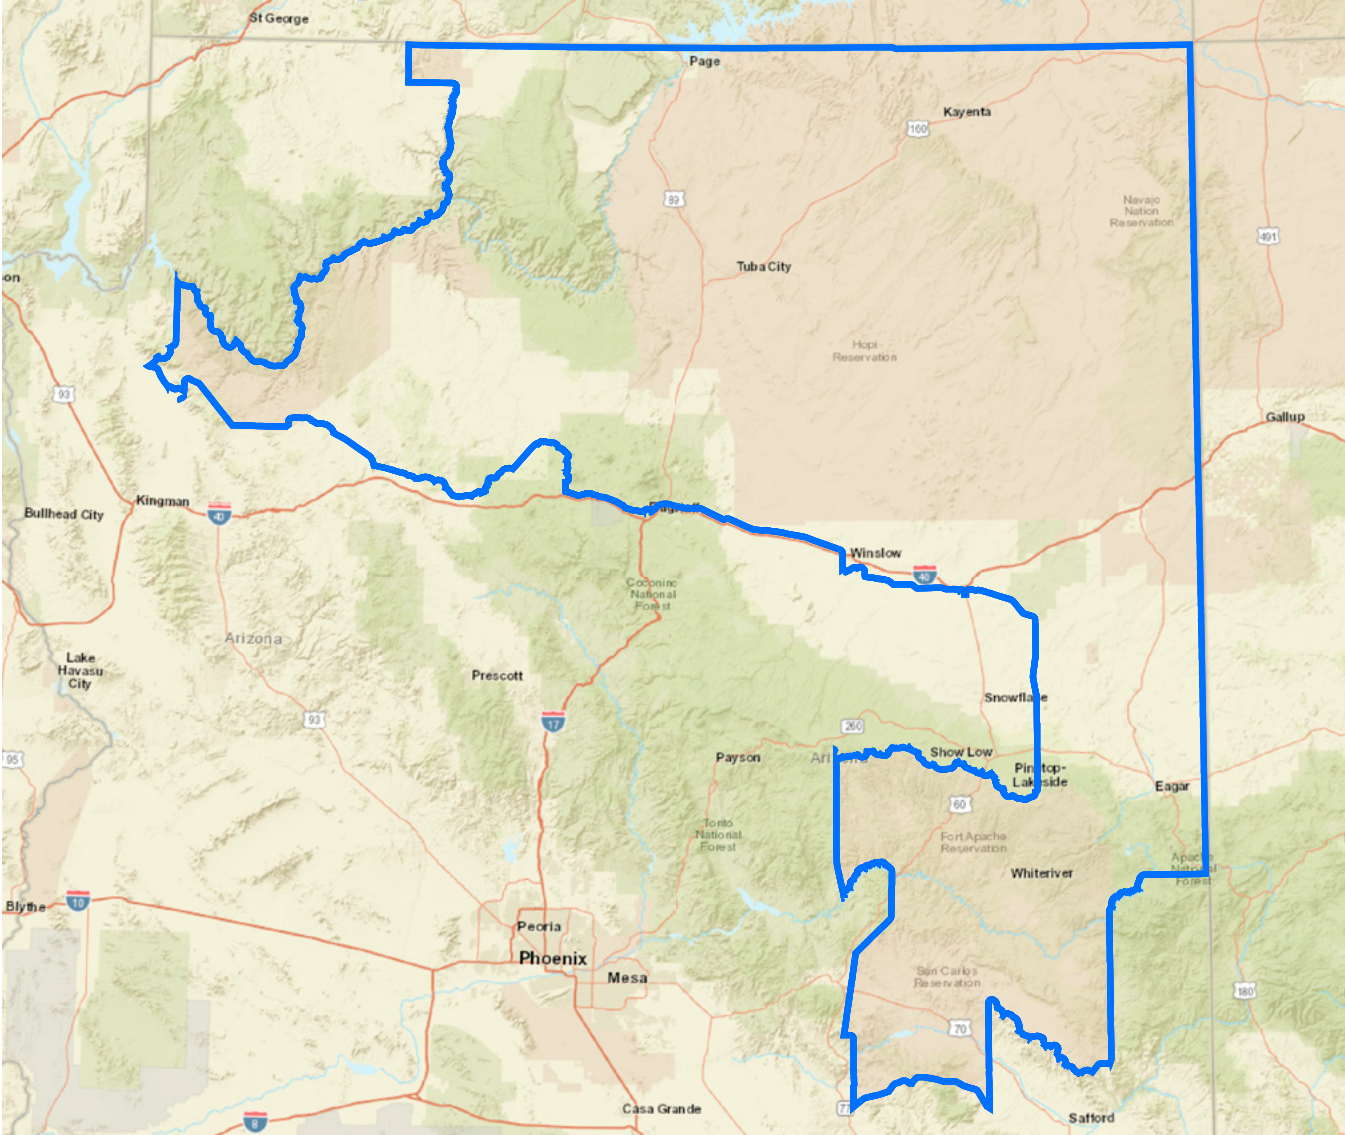

ARIZONA LEGISLATIVE DISTRICT 6

State Sen Candidate(s)	State Rep Candidate(s)	Registered Voters		SRP Infrastructure		
Theresa Hatathlie* [D]	Angela Maloney [D]	Democratic	71,436	Canals (mi)	0	
	Mae Peshlakai* [D]	Green	119	Distribution Lines (mi)	0	
	Myron Tsosie* [D]	Libertarian	810	Fiber Optic Cable (mi)	1	
	Lloyd Johnson [R]	No Labels	645	Transmission Lines (mi)	71	
	Rich King [R]	Republican	29,005	Wells (qty)	0	
		Other Party	43,019	Power Generation Facilities	3	
		Total		145,034