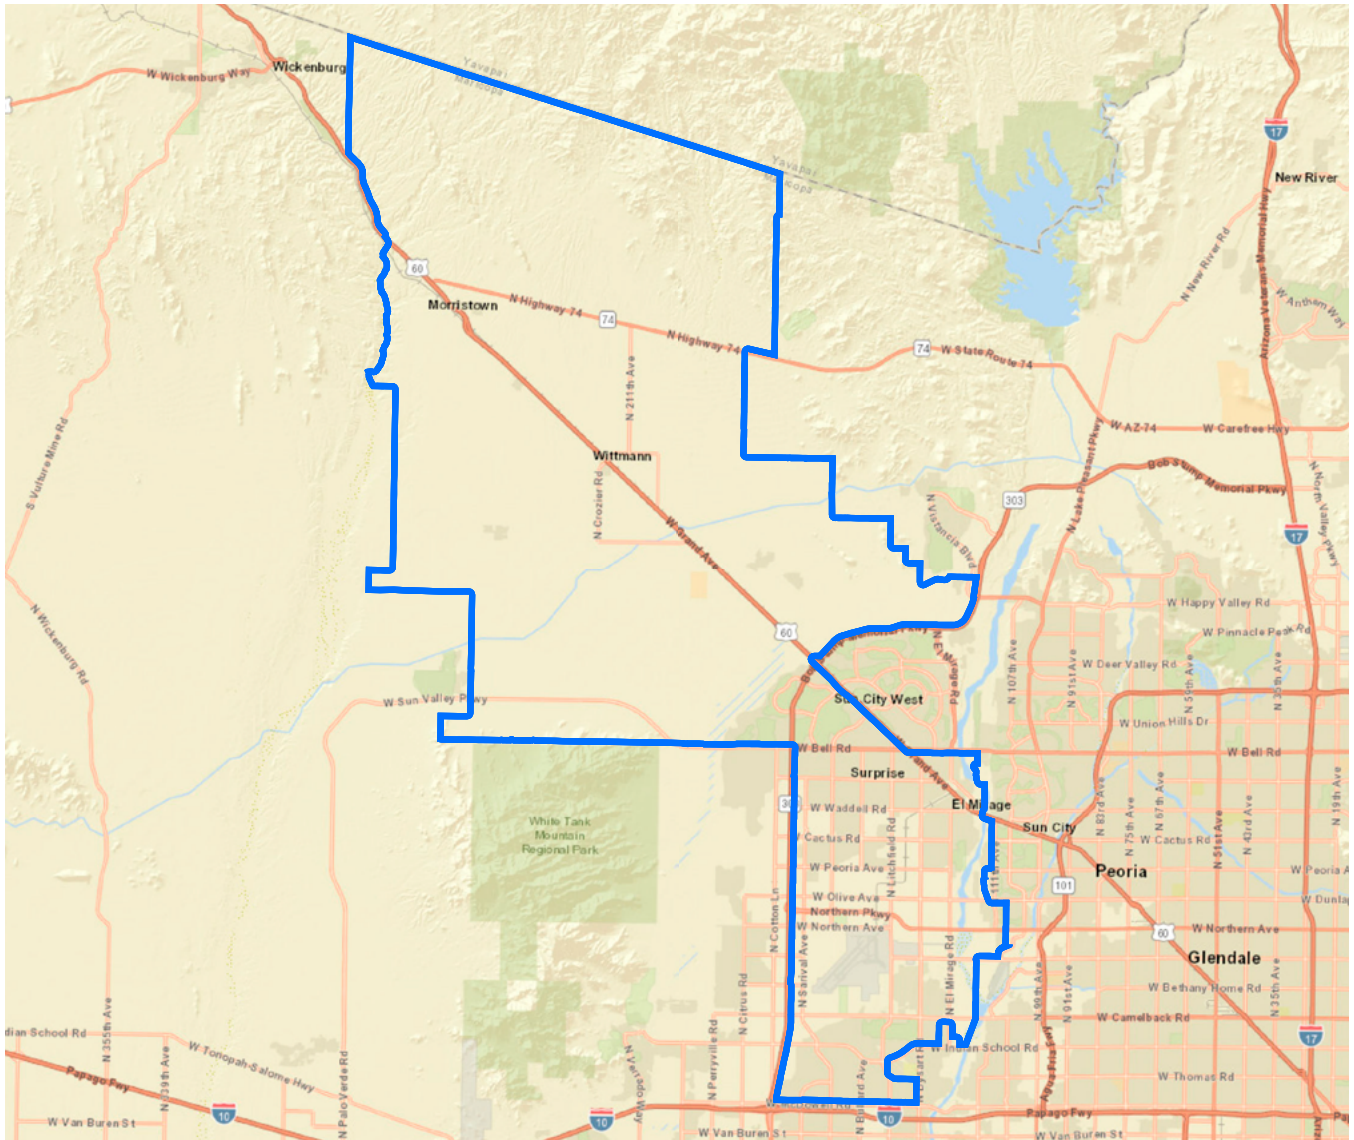

ARIZONA LEGISLATIVE DISTRICT 29

State Sen Candidate(s)	State Rep Candidate(s)	Registered Voters		SRP Infrastructure	
Eric Stafford [D] Janae Champ* [R]	Tanairi Ochoa-Martínez [D]	Democratic	34,688	Canals (mi)	0
	Tom Tzizura [D]	Green	89	Distribution Lines (mi)	0
	Steve Montenegro* [R]	Libertarian	984	Fiber Optic Cable (mi)	8
	James Taylor [R]	No Labels	1,109	Transmission Lines (mi)	42
		Republican	56,399	Wells (qty)	0
		Other Party	49,082	Power Generation Facilities	0
		Total	142,351