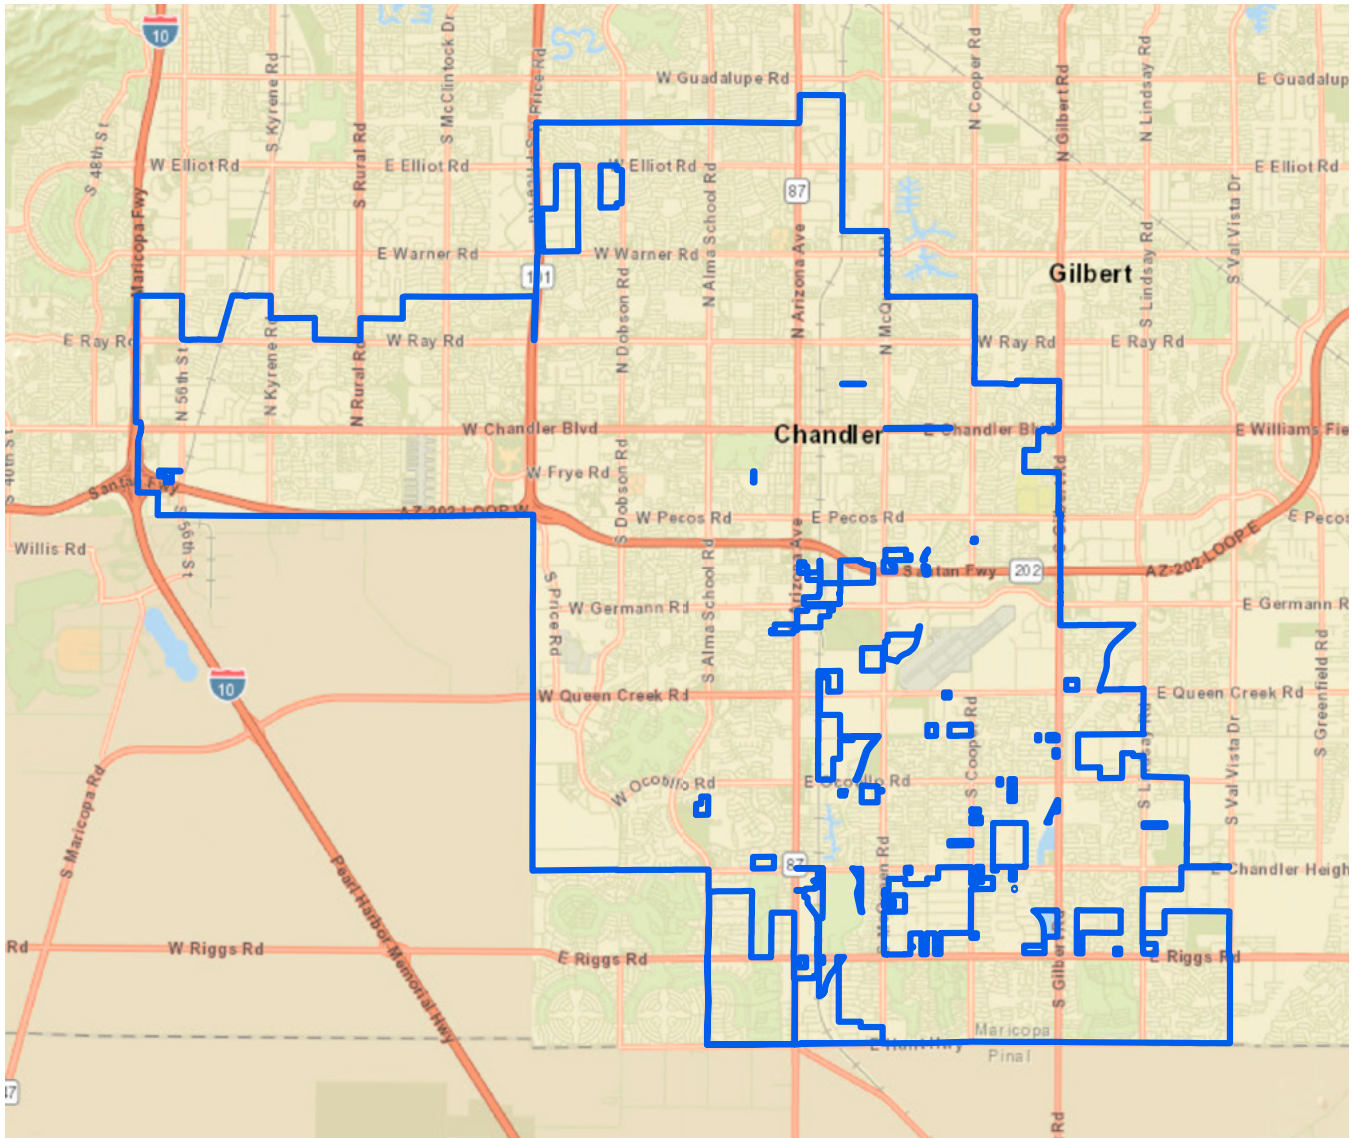

CHANDLER

City Council Candidate(s)	Registered Voters		SRP Infrastructure	
Christine Ellis*	Democratic	46,112	Canals (mi)	6
OD Harris*	Green	117	Distribution Lines (mi)	1,323
Jennifer Hawkins	Libertarian	1,308	Fiber Optic Cable (mi)	119
Ajlan "AJ" Kurdoglu	No Labels	1,149	Transmission Lines (mi)	88
Cicely Rocha-Miller	Republican	51,554	Wells (qty)	15
Michael Simon	Other Party	56,482	Power Generation Facilities	1
Joseph Yang				
	Total	156,712