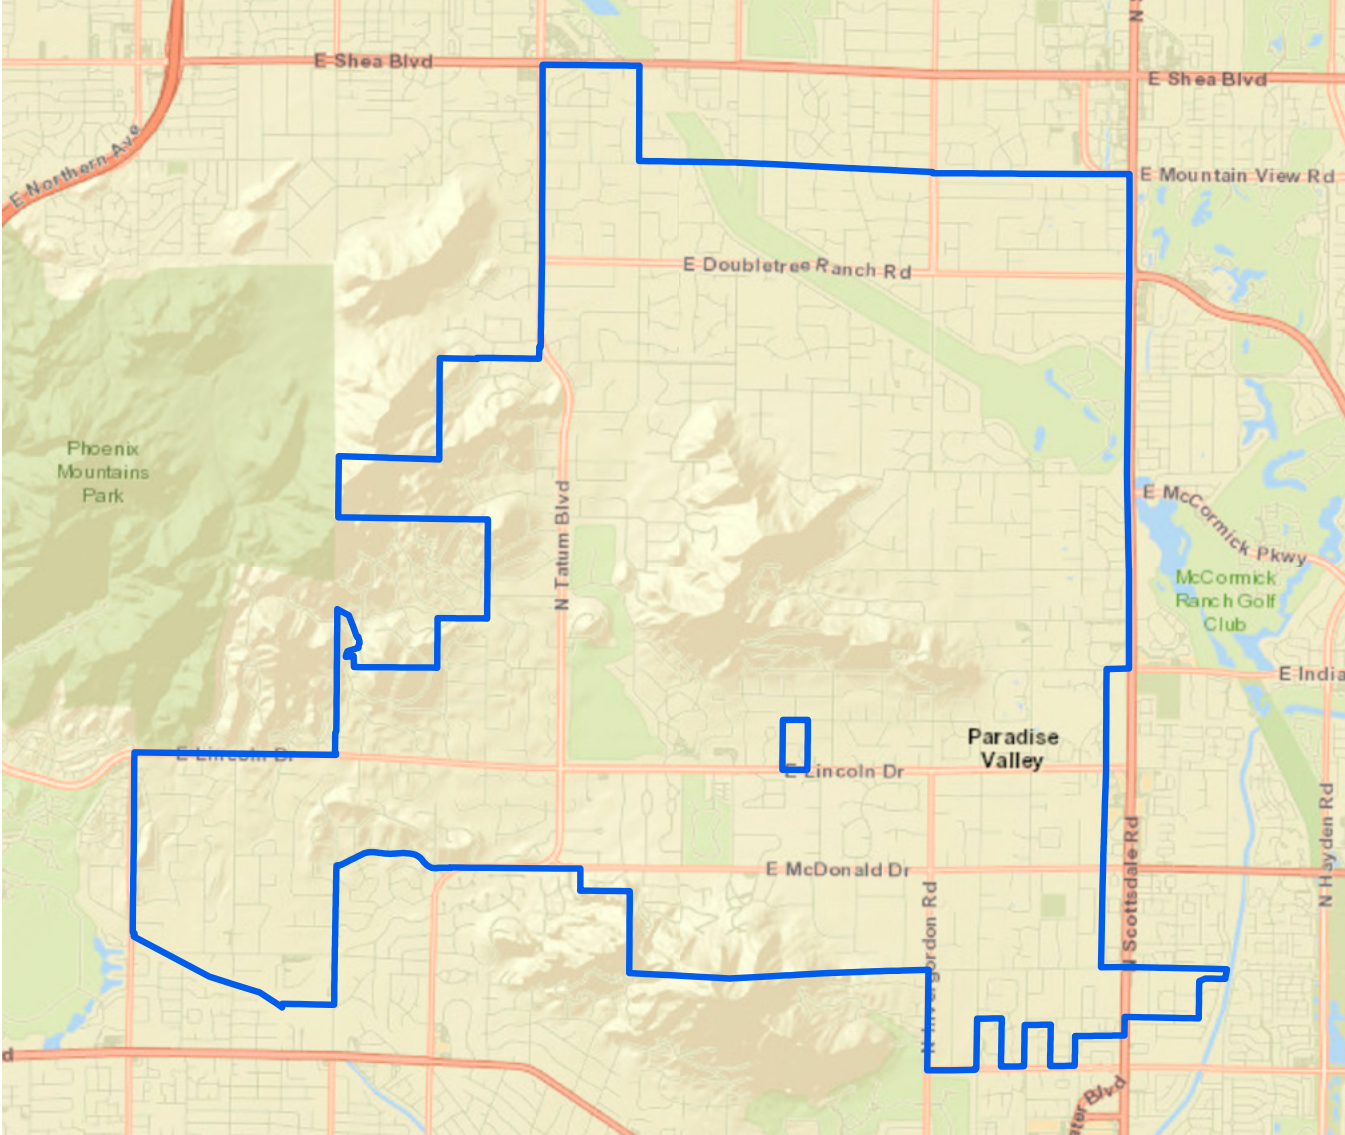

PARADISE VALLEY

Mayoral Candidate(s)	Town Council Candidate(s)	Registered Voters		SRP Infrastructure	
Mary Hamway	Karen Liepmann	Democratic	2,092	Canals (mi)	0
Mark Stanton	Scott Moore*	Green	4	Distribution Lines (mi)	28
Anna Thomasson	Julie Pace*	Libertarian	56	Fiber Optic Cable (mi)	0
		No Labels	38	Transmission Lines (mi)	0
		Republican	5,139	Wells (qty)	0
		Other Party	3,023	Power Generation Facilities	0
		Total	10,352