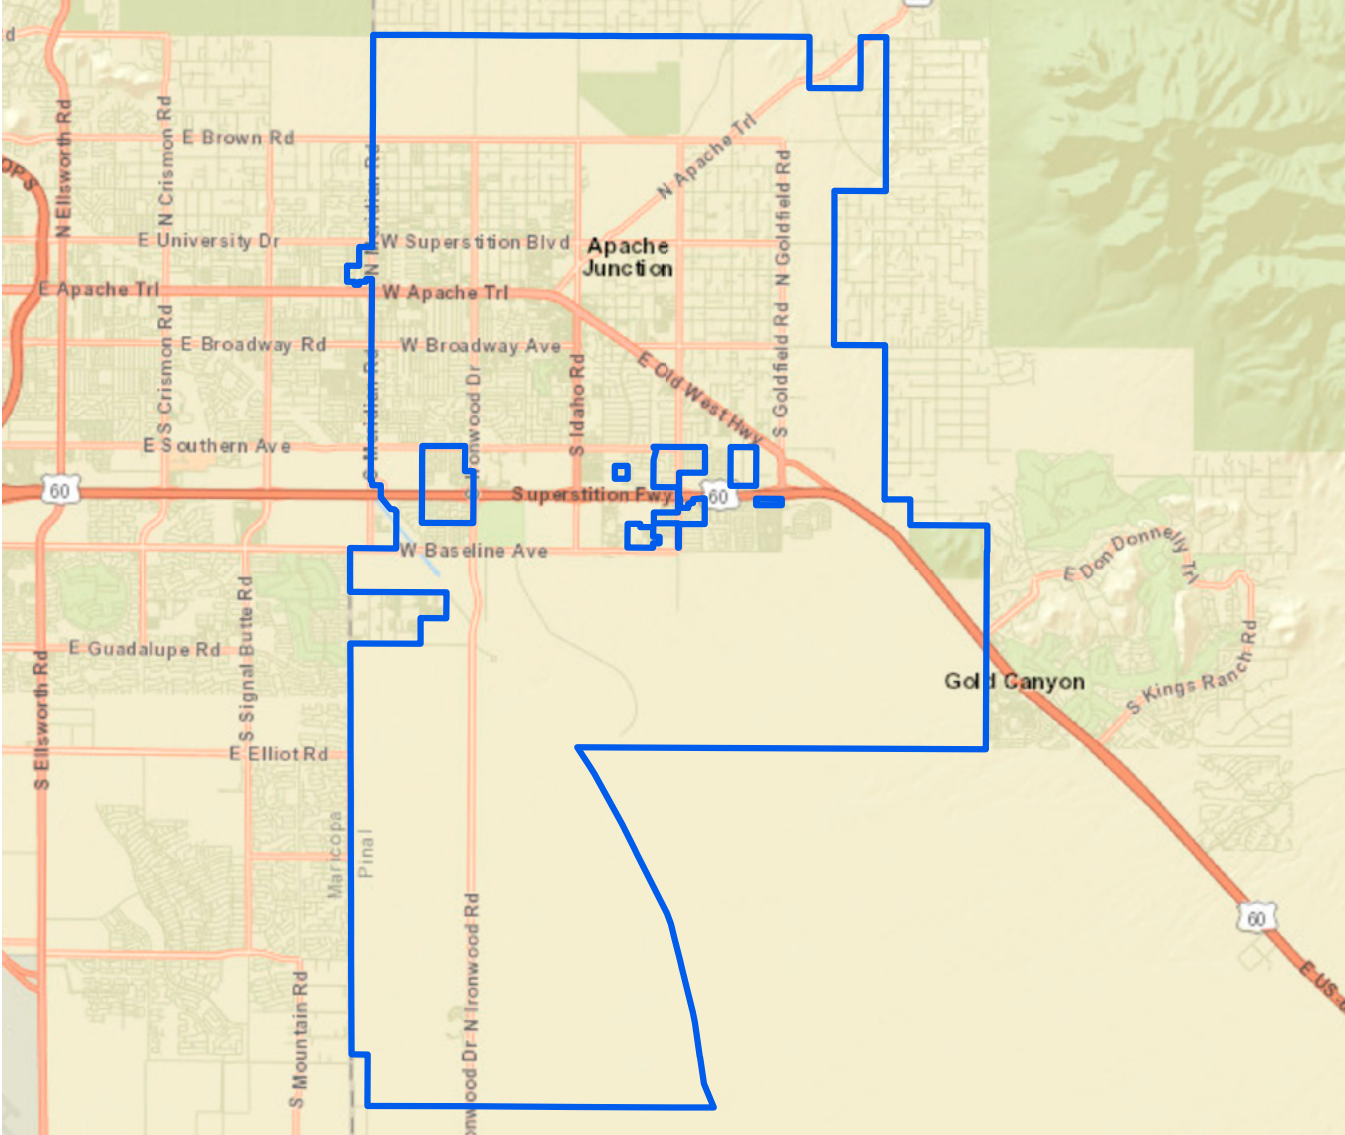

APACHE JUNCTION

Mayoral Candidate(s)	City Council Candidate(s)	Registered Voters		SRP Infrastructure	
Ari Kalan Chip Wilson*	Peter Heck*	Democratic	4,595	Canals (mi)	0
	Bambi Johnson*	Green	0	Distribution Lines (mi)	291
	Mo Mohiuddin	Libertarian	189	Fiber Optic Cable (mi)	30
	Tess Nesser*	No Labels	186	Transmission Lines (mi)	42
		Republican	1,211	Wells (qty)	0
		Other Party	8,681	Power Generation Facilities	0
		Total	23,557