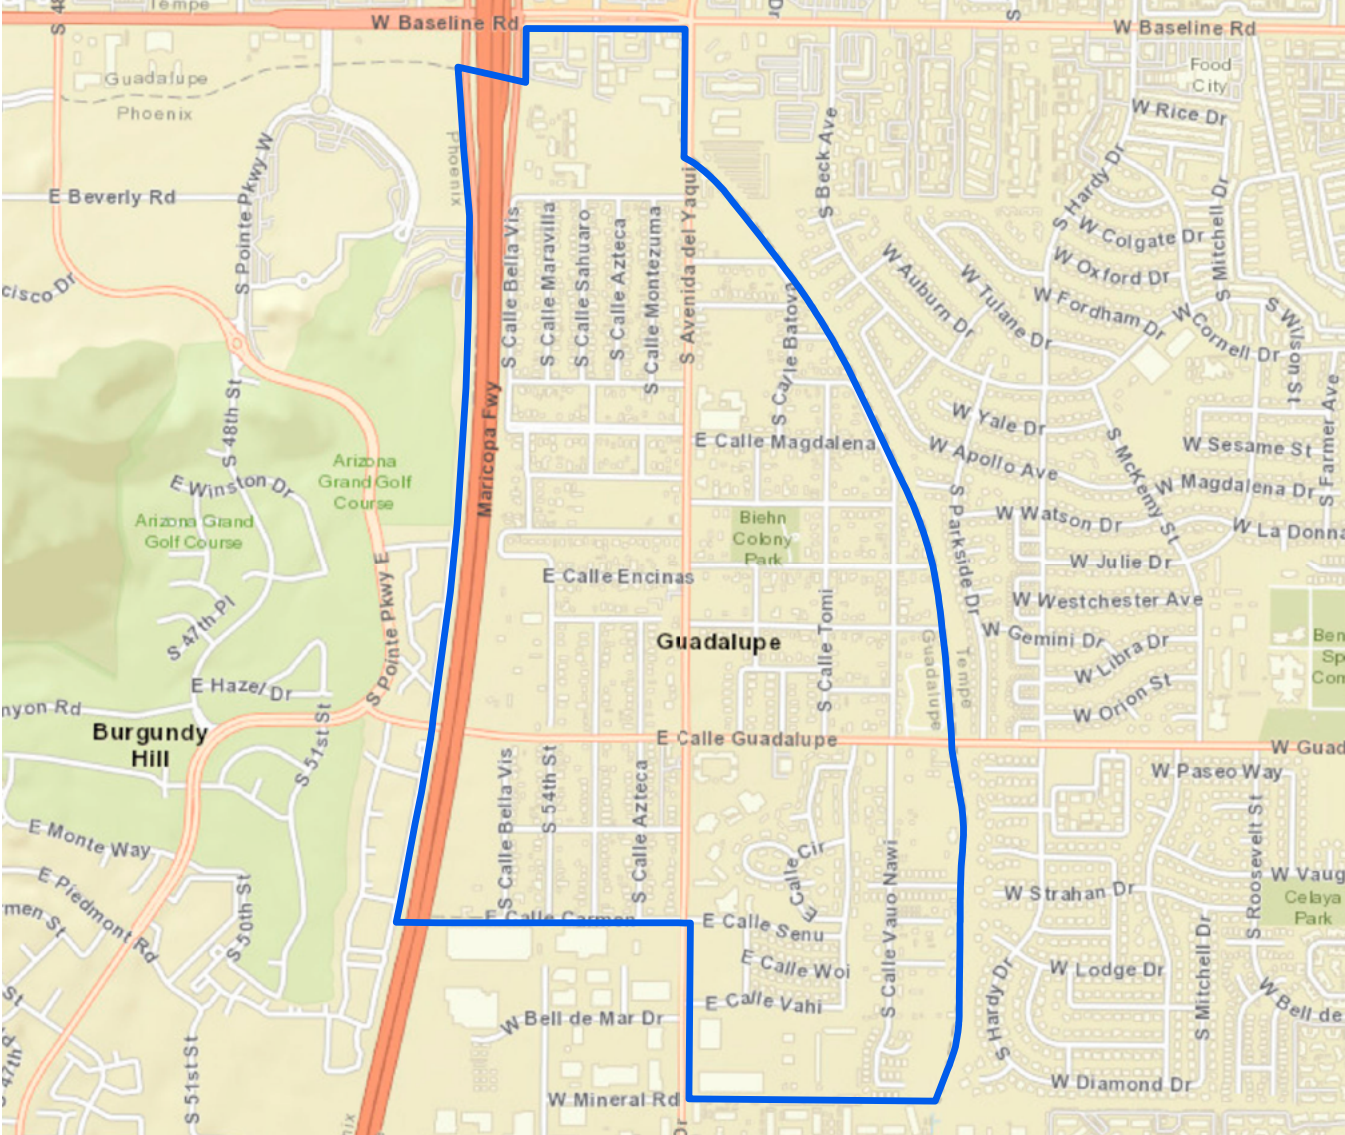

GUADALUPE

Mayoral Candidate(s)	Town Council Candidate(s)	Registered Voters	SRP Infrastructure			
Valerie A. Molina*	Anita Cota Soto*	Democratic	1,645	Canals (mi)	0	
	Elvira Osuna*	Green	1	Distribution Lines (mi)	16	
		Libertarian	8	Fiber Optic Cable (mi)	2	
	Ricard C. Vital	No Labels	13	Transmission Lines (mi)	2	
		Republican	180	Wells (qty)	0	
	Other Party	983	Power Generation Facilities	0		
			Total	2,830