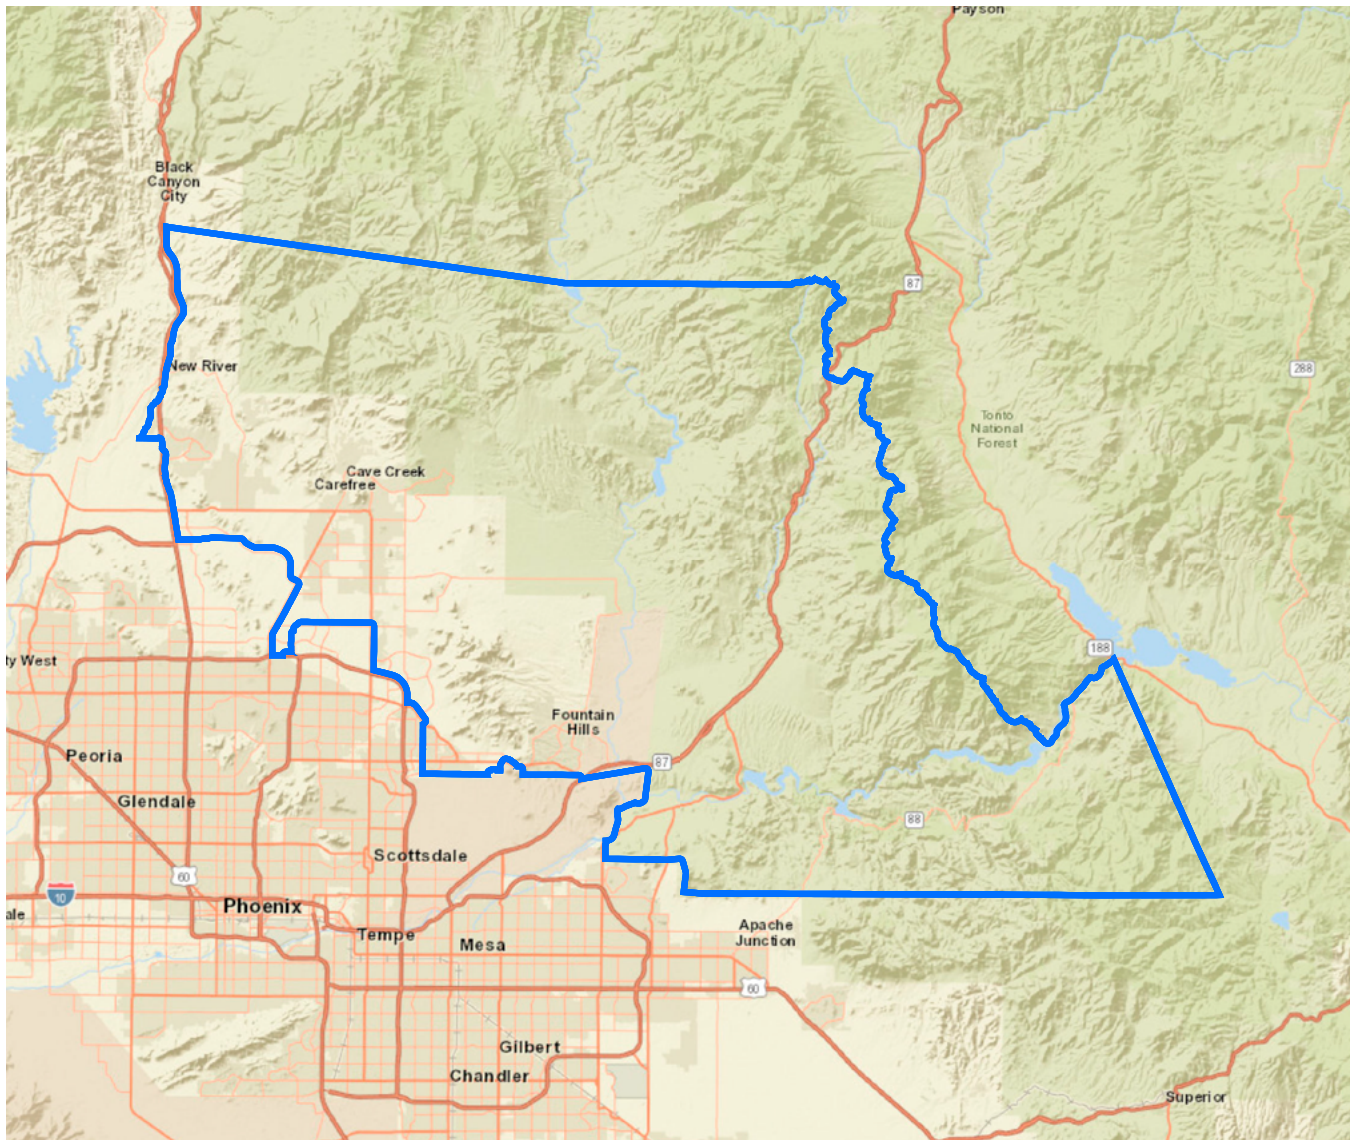

ARIZONA LEGISLATIVE DISTRICT 3

State Sen Candidate(s)	State Rep Candidate(s)	Registered Voters		SRP Infrastructure		
John Kavanagh* [R]	Richard Corles [D]	Democratic	34,165	Canals (mi)	0	
	Joseph Chaplik* [R]	Green	68	Distribution Lines (mi)	651	
	Alexander Kolodin* [R]	Libertarian	1,113	Fiber Optic Cable (mi)	91	
		No Labels	741	Transmission Lines (mi)	105	
		Republican	83,440	Wells (qty)	1	
		Other Party	52,633	Power Generation Facilities	4	
		Total		172,160