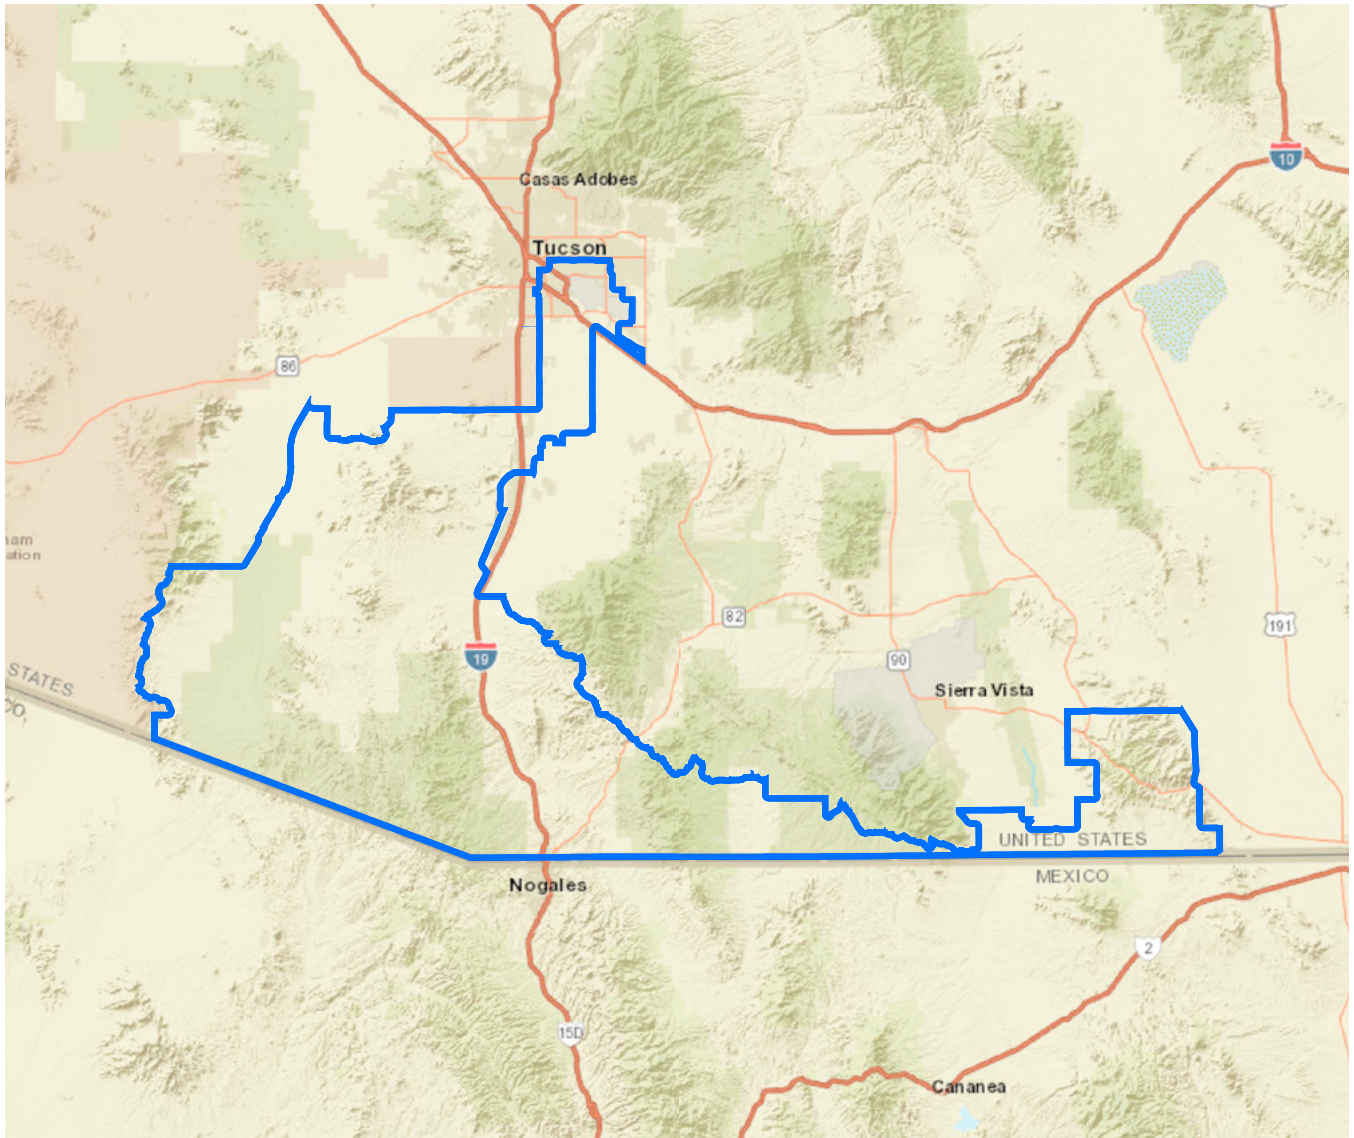

ARIZONA LEGISLATIVE DISTRICT 21

State Sen Candidate(s)	State Rep Candidate(s)	Registered Voters		SRP Infrastructure		
Rosanna Gabaldón* [D]	Stephanie Stahl Hamilton* [D]	Democratic	53,026	Canals (mi)	0	
	Consuelo Hernandez* [D]	Green	167	Distribution Lines (mi)	0	
	Briana "Breezy" Ortega [D]	Libertarian	962	Fiber Optic Cable (mi)	0	
	Christopher Kibbey [R]	No Labels	838	Transmission Lines (mi)	0	
		Republican	27,018	Wells (qty)	0	
		Other Party	46,878	Power Generation Facilities	0	
		Total		128,889