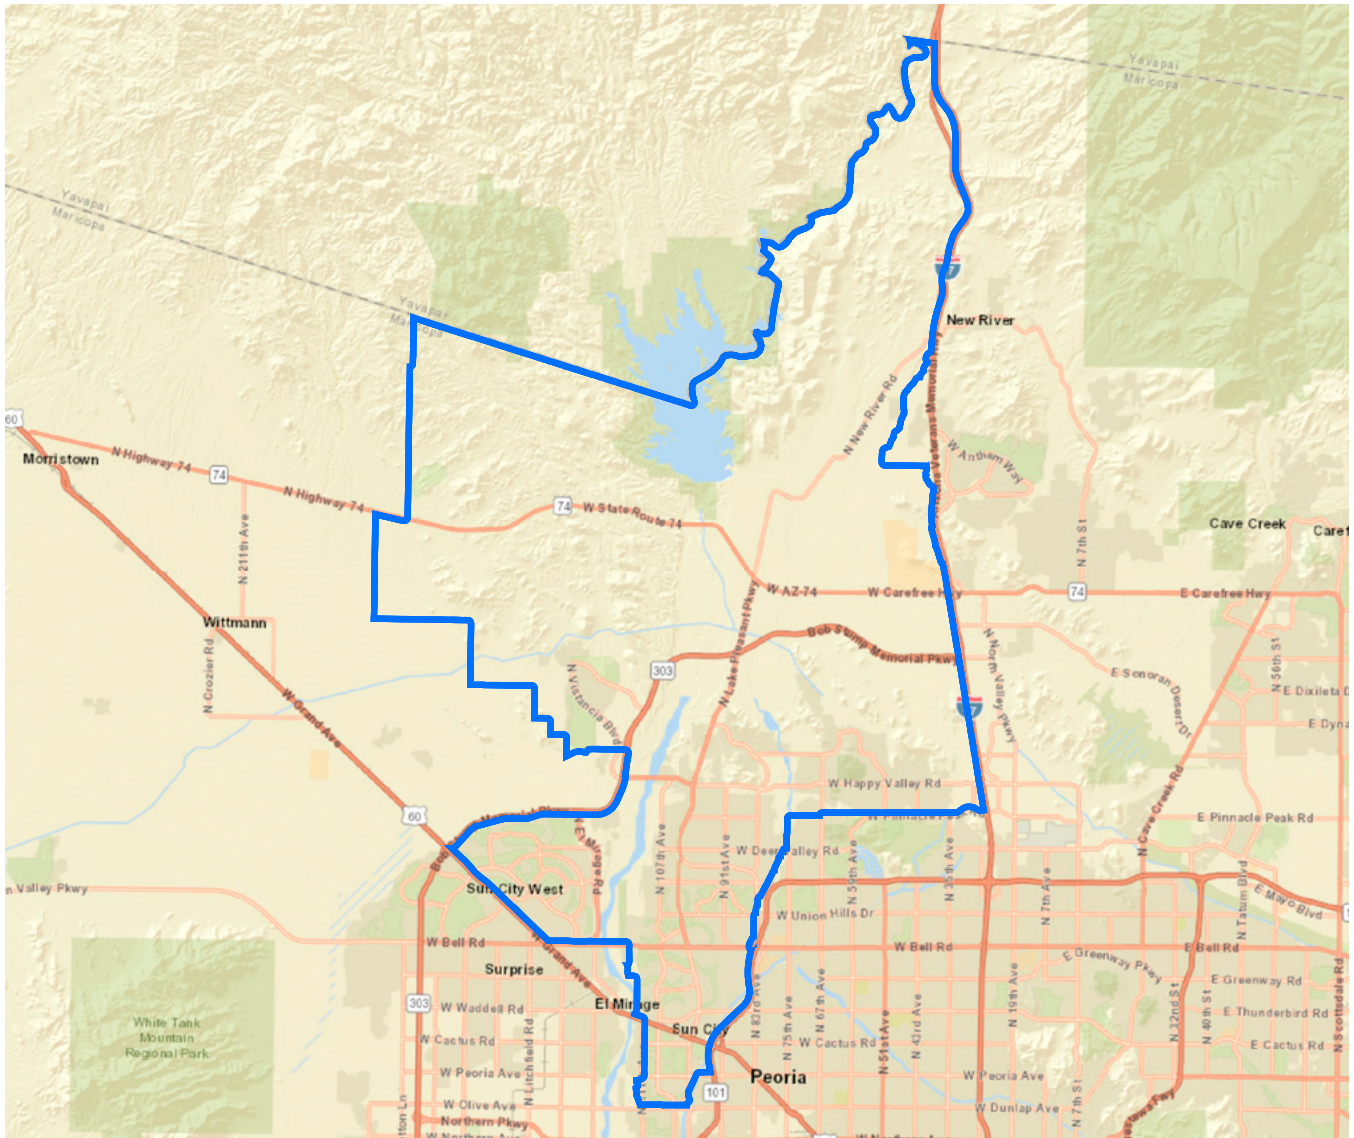

ARIZONA LEGISLATIVE DISTRICT 28

State Sen Candidate(s)	State Rep Candidate(s)	Registered Voters		SRP Infrastructure		
Frank Carroll* [R]	Barbara Fike [D]	Democratic	34,462	Canals (mi)	0	
	Susan Black [R]	Green	57	Distribution Lines (mi)	8	
	David Livingston* [R]	Libertarian	913	Fiber Optic Cable (mi)	3	
	Beverly Pingerelli* [R]	No Labels	676	Transmission Lines (mi)	21	
		Republican	74,891	Wells (qty)	0	
		Other Party	45,731	Power Generation Facilities	0	
		Total		156,730