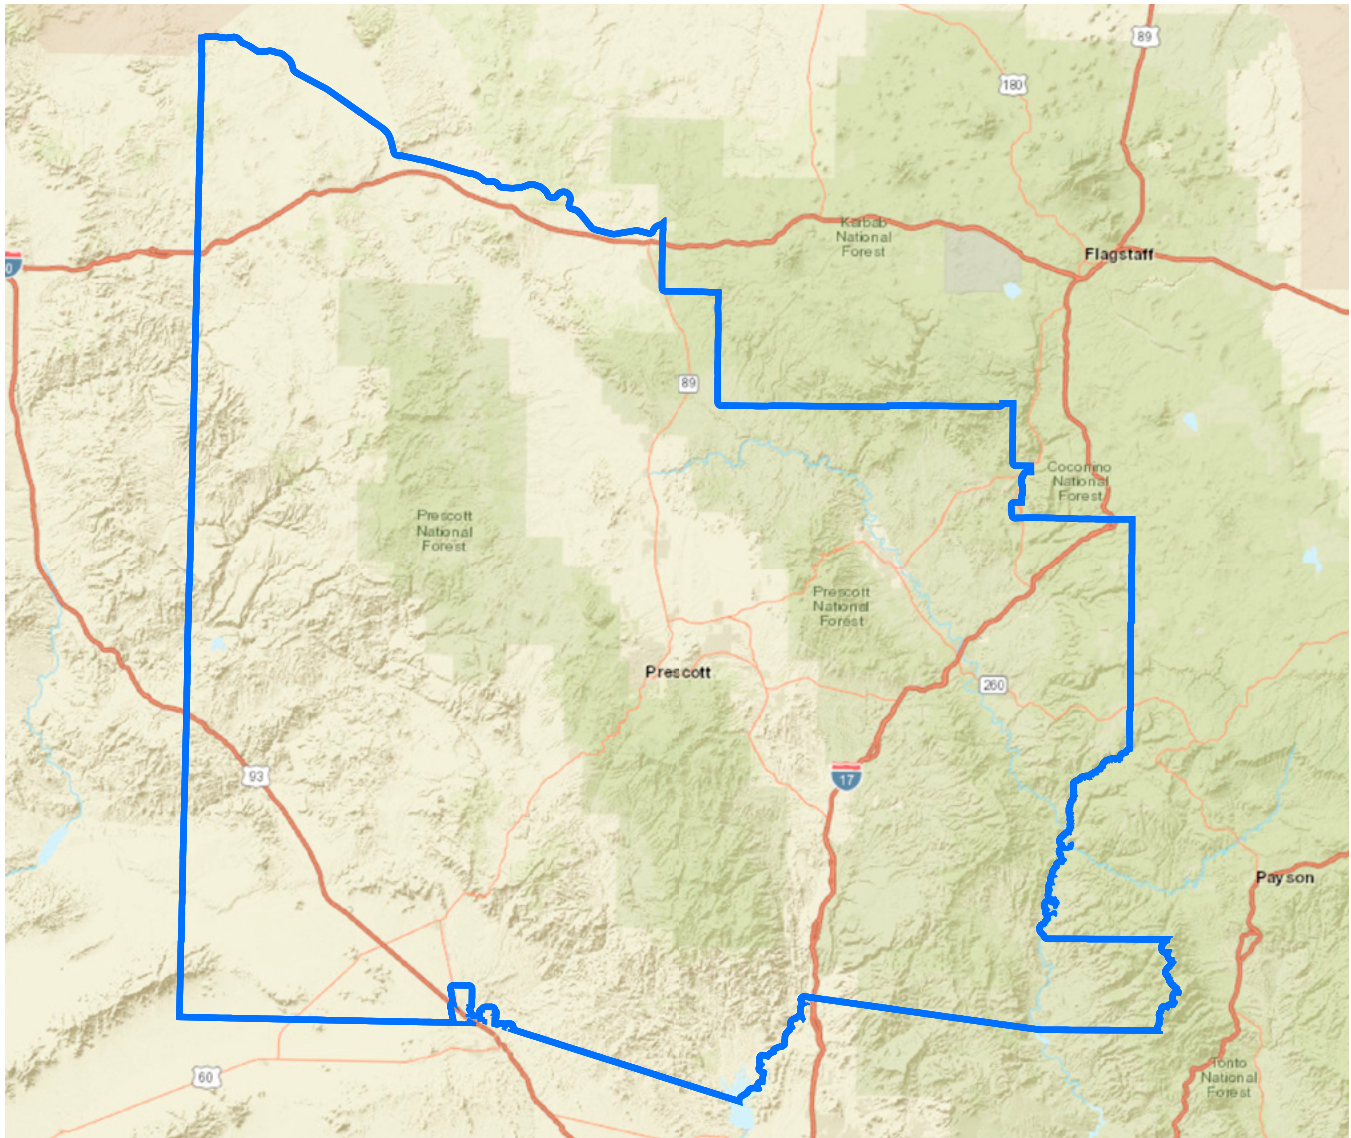

ARIZONA LEGISLATIVE DISTRICT 1

State Sen Candidate(s)	State Rep Candidate(s)	Registered Voters		SRP Infrastructure	
Mike Fogel [D]	Jay Ruby [D]	Democratic	31,915	Canals (mi)	0
Ken Bennett* [R]	Marcia Smith [D]	Green	22	Distribution Lines (mi)	0
Mark Finchem [R]	Selina Bliss* [R]	Libertarian	1,274	Fiber Optic Cable (mi)	0
Steve Zipperman [R]	Quang Nguyen* [R]	No Labels	981	Transmission Lines (mi)	0
	Shawn Dell Wildman [R]	Republican	85,674	Wells (qty)	0
		Other Party	47,760	Power Generation Facilities	0
		Total	167,626