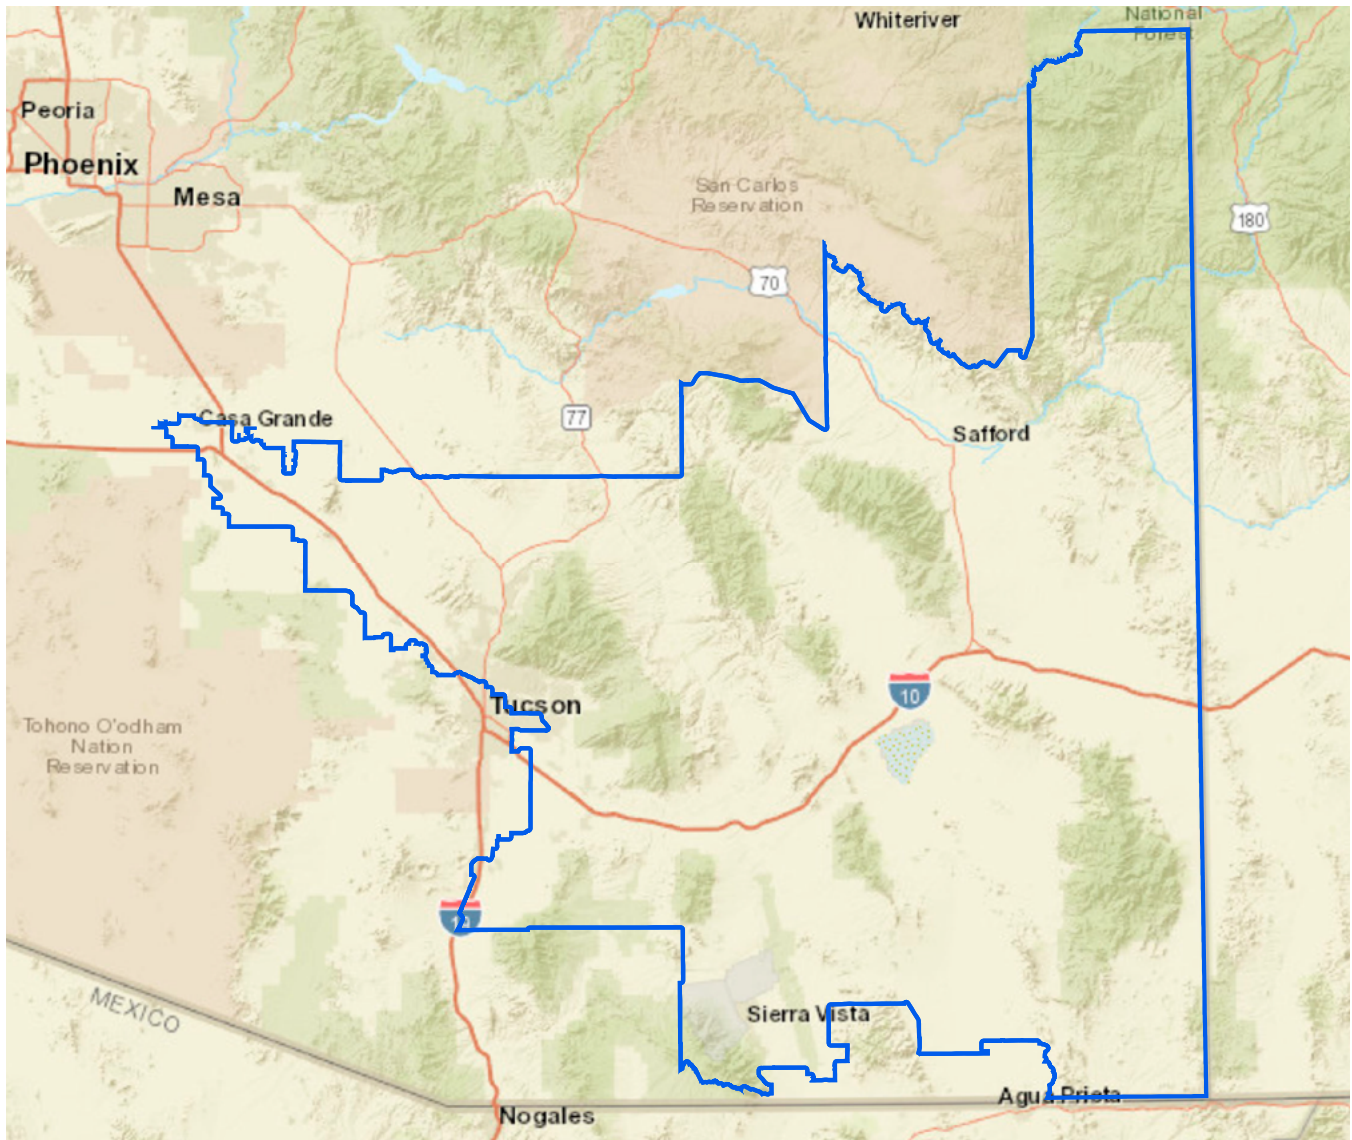

ARIZONA CONGRESSIONAL DISTRICT 6

Congressional Candidate(s)	Registered Voters		SRP Infrastructure		
Kirsten Engel [D]	Democratic	159,654	Canals (mi)	0	
Juan Ciscomani* [R]	Green	410	Distribution Lines (mi)	0	
Kathleen Winn [R]	Libertarian	3,947	Fiber Optic Cable (mi)	23	
	No Labels	2,900	Transmission Lines (mi)	21	
	Republican	184,704	Wells (qty)	0	
	Other Party	166,656	Power Generation Facilities	3	
	Total		518,271