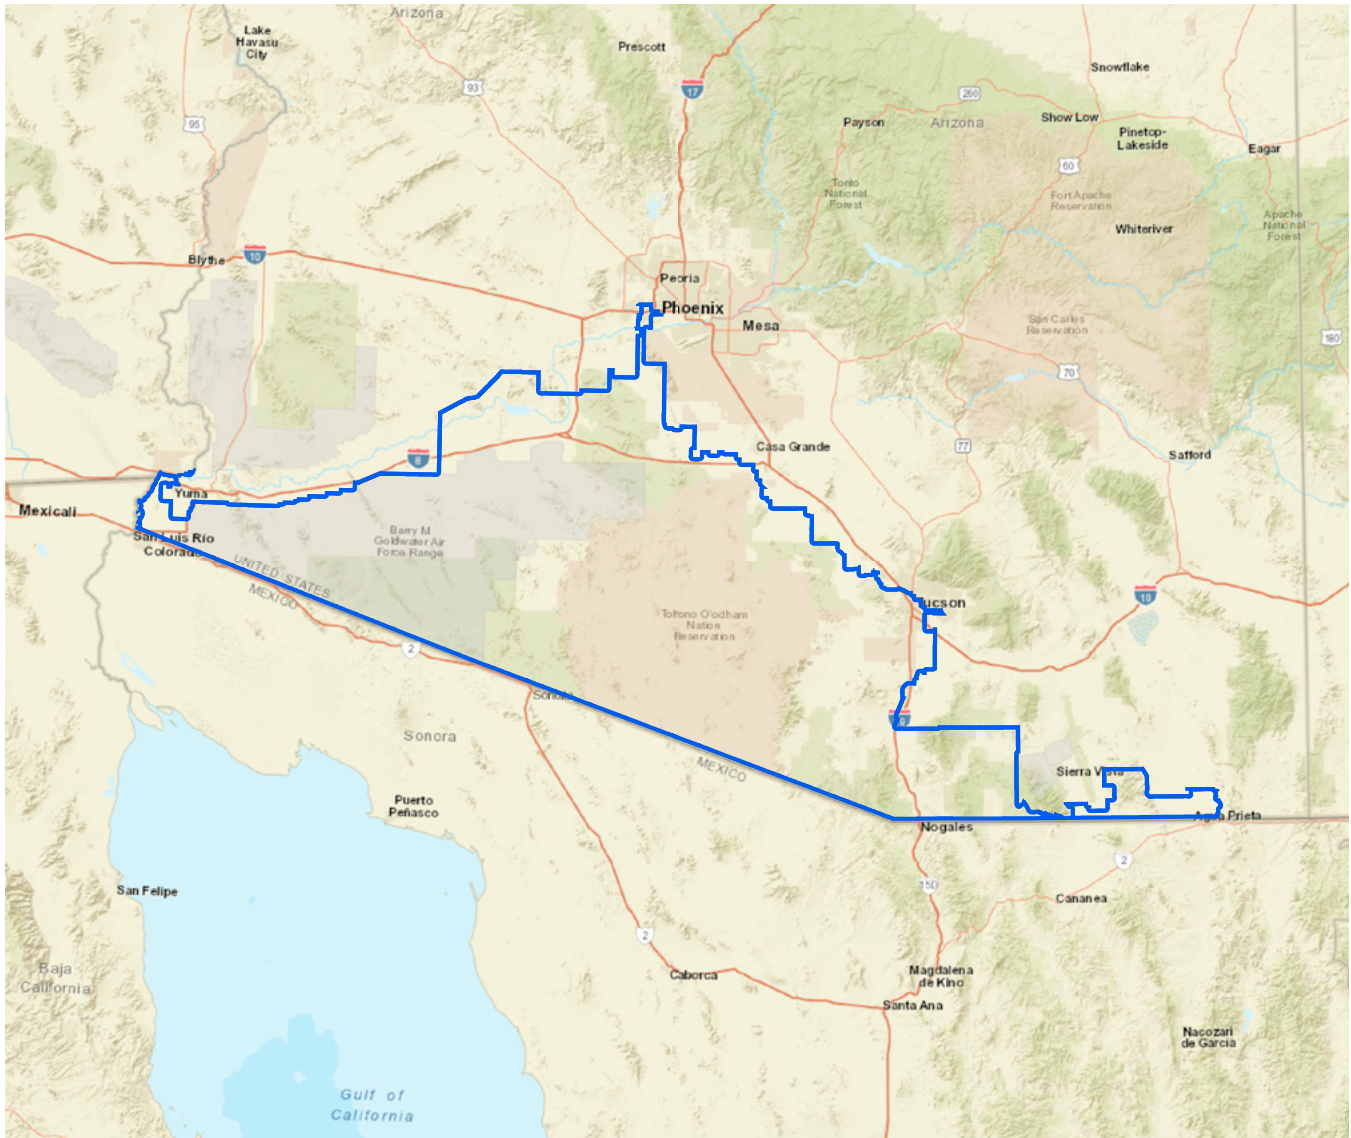

ARIZONA CONGRESSIONAL DISTRICT 7

Congressional Candidate(s)	Registered Voters		SRP Infrastructure	
Raúl Grijalva* [D]	Democratic	170,445	Canals (mi)	0
Daniel Francis Butierez Sr. [R]	Green	495	Distribution Lines (mi)	424
	Libertarian	2,802	Fiber Optic Cable (mi)	122
	No Labels	2,830	Transmission Lines (mi)	82
	Republican	79,447	Wells (qty)	18
	Other Party	149,133	Power Generation Facilities	1
	Total	405,152