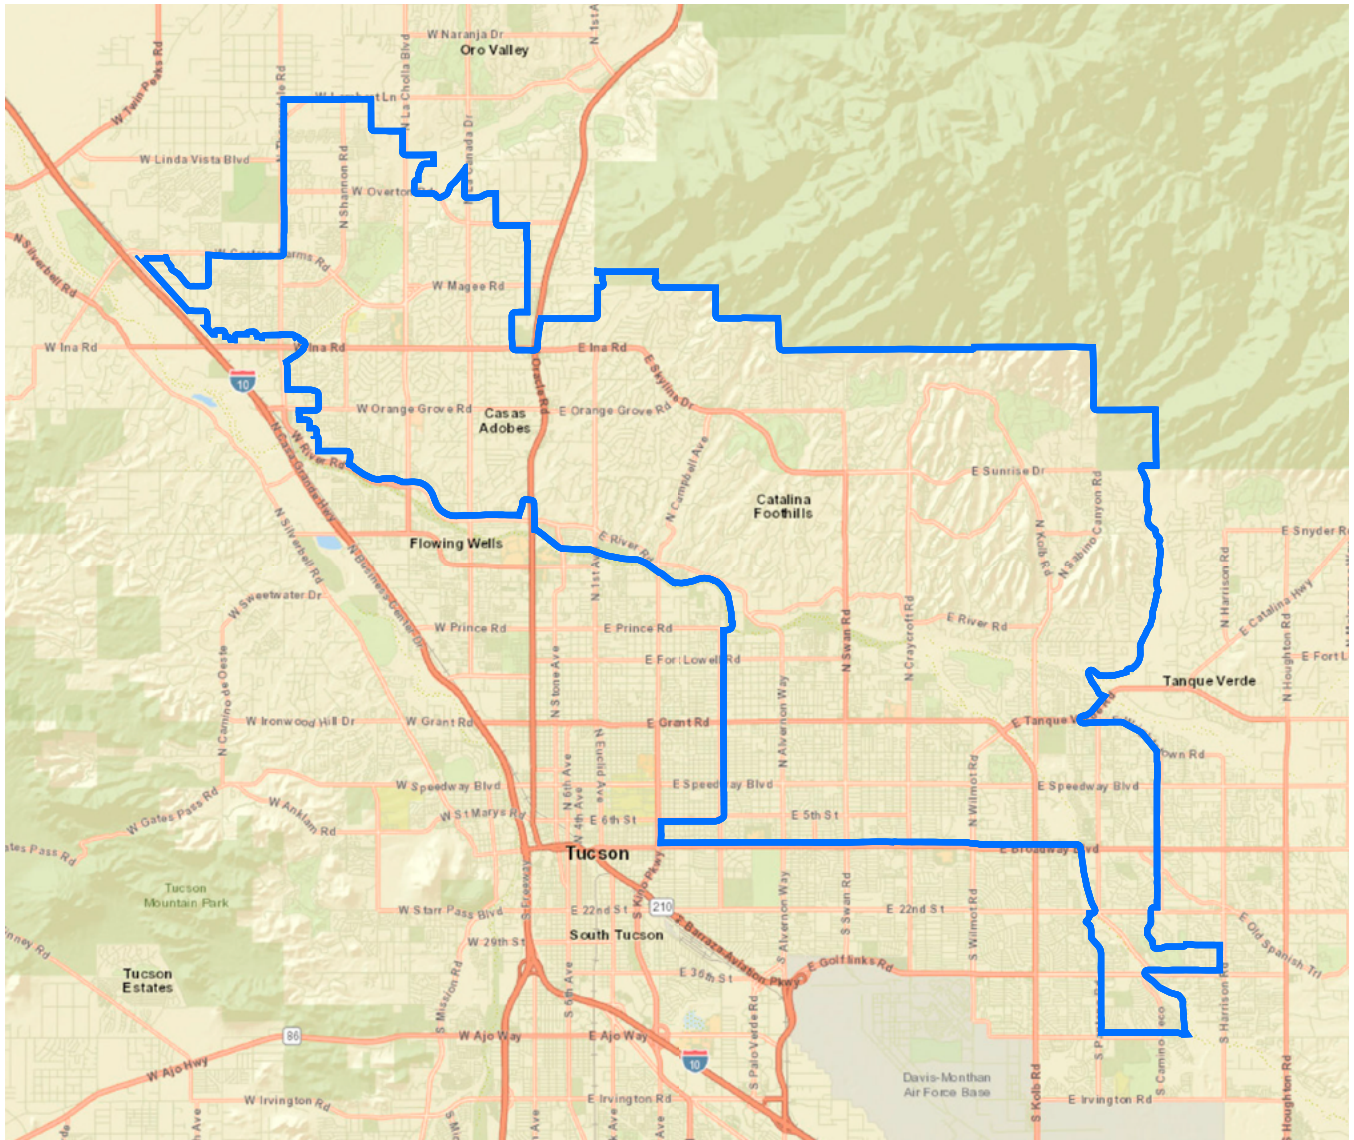

ARIZONA LEGISLATIVE DISTRICT 18

State Sen Candidate(s)	State Rep Candidate(s)	Registered Voters	SRP Infrastructure		
Priya Sundareshan* [D]	Nancy Gutierrez* [D]	Democratic	62,454	Canals (mi)	0
	Chris Mathis* [D]	Green	203	Distribution Lines (mi)	0
	Leonard "Len" Rosenblum [R]	Libertarian	1,217	Fiber Optic Cable (mi)	0
		No Labels	967	Transmission Lines (mi)	0
		Republican	42,857	Wells (qty)	0
		Other Party	48,907	Power Generation Facilities	0
		Total	156,605