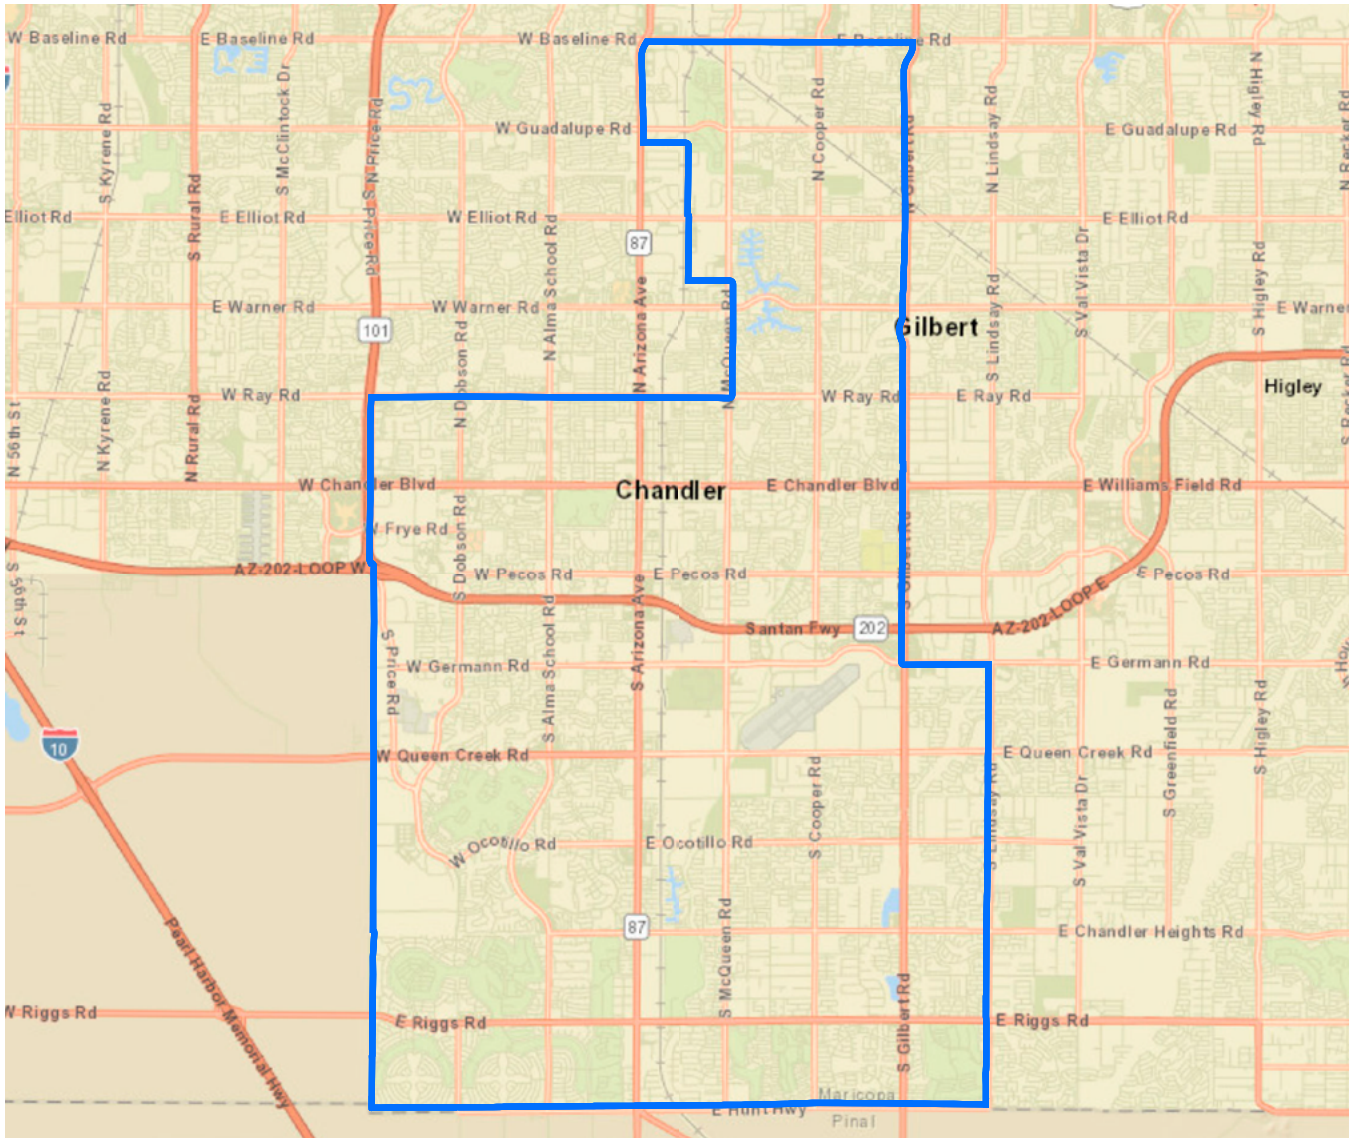

ARIZONA LEGISLATIVE DISTRICT 13

State Sen Candidate(s)	State Rep Candidate(s)	Registered Voters		SRP Infrastructure	
Sharon Winters [D] J.D. Mesnard* [R]	Nicholas Gonzales [D]	Democratic	38,074	Canals (mi)	10
	Brandy Reese [D]	Green	78	Distribution Lines (mi)	1,158
	Cody Hannah (write-in) [G]	Libertarian	1,046	Fiber Optic Cable (mi)	108
	Jeff Weninger [R]	No Labels	924	Transmission Lines (mi)	80
	Julie Willoughby* [R]	Republican	50,039	Wells (qty)	17
		Other Party	48,054	Power Generation Facilities	0
		Total	138,215