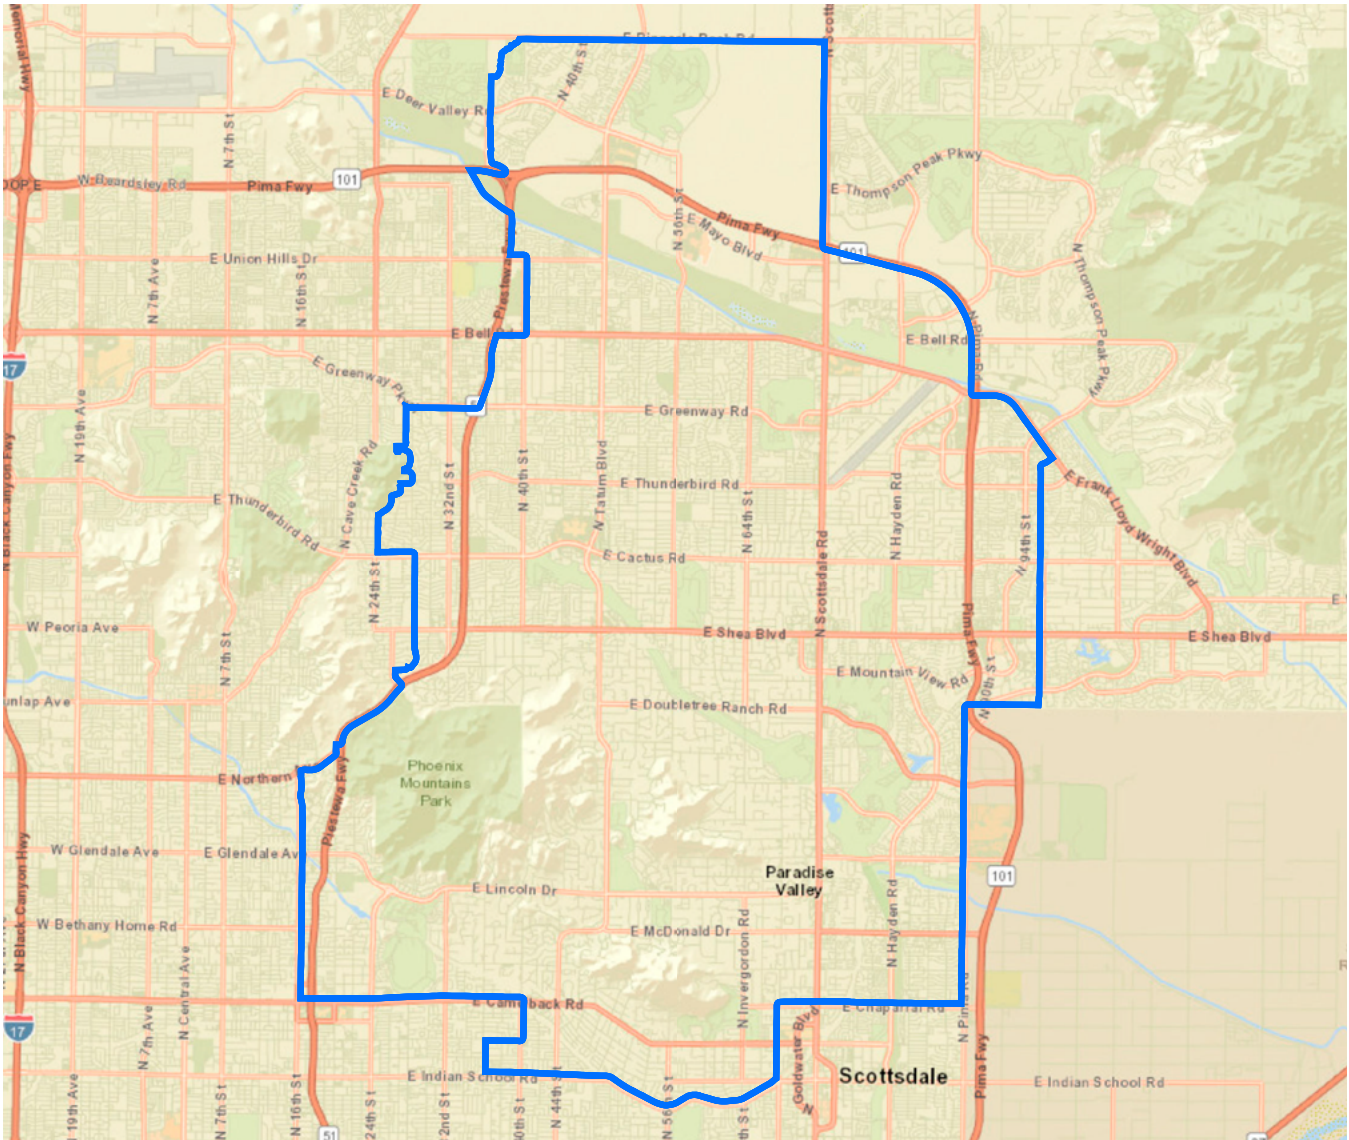

ARIZONA LEGISLATIVE DISTRICT 4

State Sen Candidate(s)	State Rep Candidate(s)	Registered Voters		SRP Infrastructure	
Christine Marsh* [D]	Kelli Butler [D]	Democratic	43,594	Canals (mi)	12
Kenneth R. Bowers Jr. [R]	Karen Gresham [D]	Green	101	Distribution Lines (mi)	280
Carine Werner [R]	Pamela Carter [R]	Libertarian	1,247	Fiber Optic Cable (mi)	33
	Matt Gress* [R]	No Labels	1,042	Transmission Lines (mi)	16
		Republican	64,348	Wells (qty)	7
		Other Party	51,209	Power Generation Facilities	1
		Total	161,541