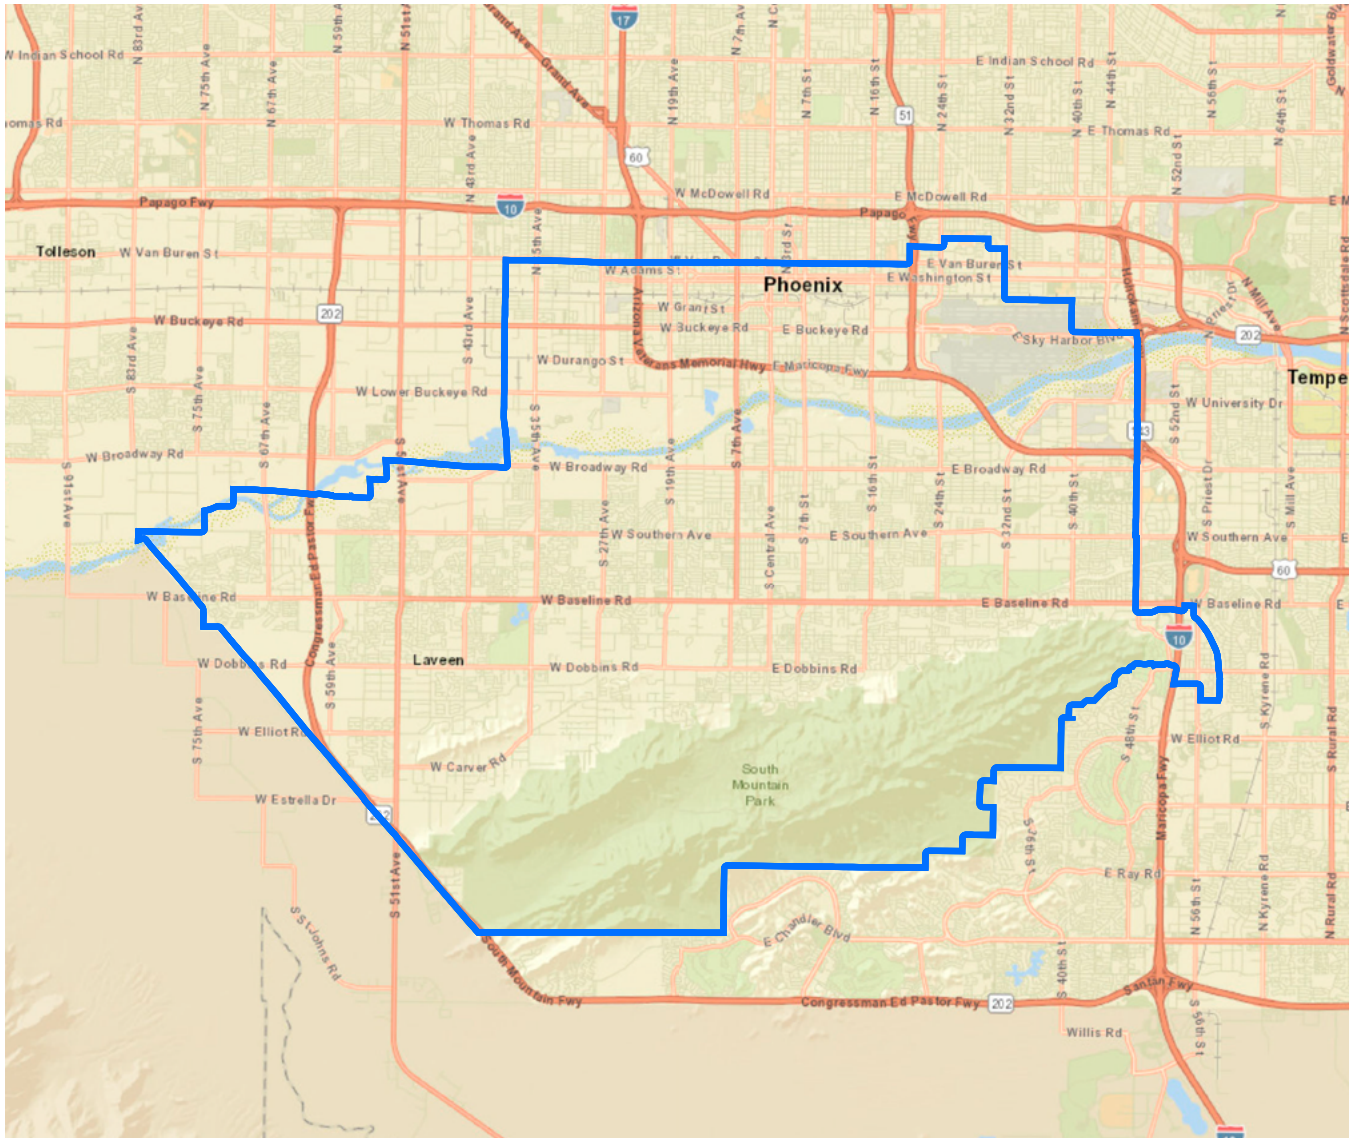

ARIZONA LEGISLATIVE DISTRICT 11

State Sen Candidate(s)	State Rep Candidate(s)	Registered Voters		SRP Infrastructure	
Catherine Miranda* [D] Joshua Ayala [R]	Junelle Cавero* [D]	Democratic	48,386	Canals (mi)	8
	Oscar De Los Santos* [D]	Green	83	Distribution Lines (mi)	995
	Izaak Ruiz [D]	Libertarian	696	Fiber Optic Cable (mi)	109
	Cesar Aleman [R]	No Labels	922	Transmission Lines (mi)	64
	Joseph Dailey [R]	Republican	15,150	Wells (qty)	11
		Other Party	40,081	Power Generation Facilities	0
		Total	105,318