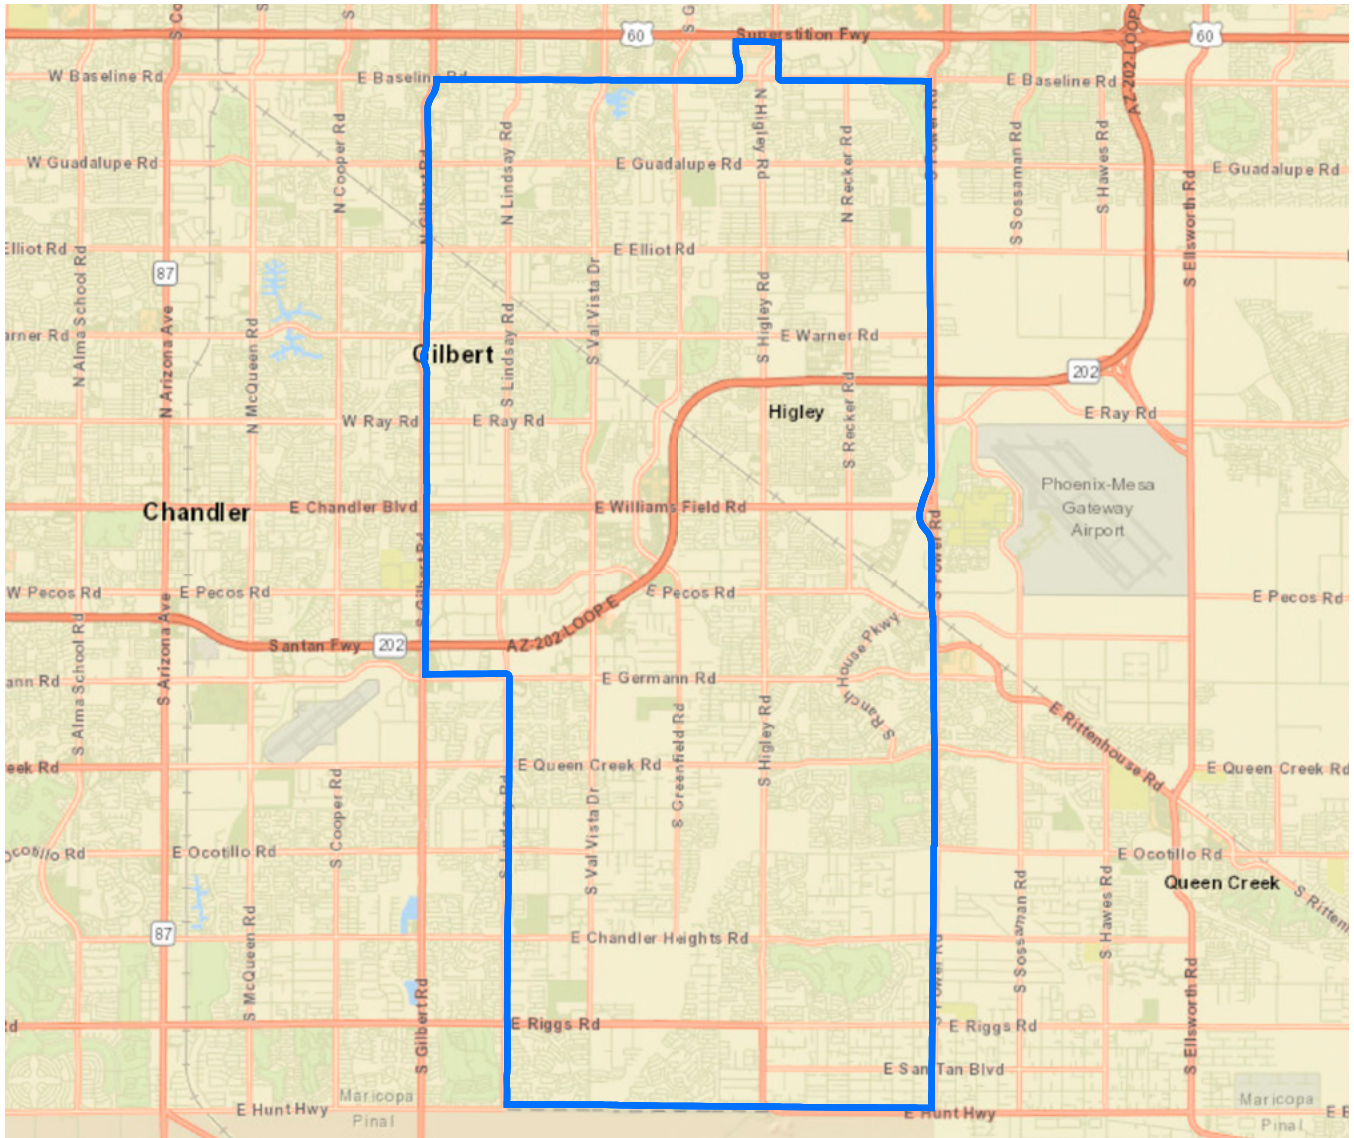

ARIZONA LEGISLATIVE DISTRICT 14

State Sen Candidate(s)	State Rep Candidate(s)	Registered Voters		SRP Infrastructure	
Elizabeth Brown [D] Warren Petersen* [R]	Joel Coen [R] Laurin Hendrix* [R] Lalani Hunsaker [R] Andrew Jackson [R] Khyll Powell [R]	Democratic	32,228	Canals (mi)	11
		Green	70	Distribution Lines (mi)	1,210
		Libertarian	1,255	Fiber Optic Cable (mi)	84
		No Labels	940	Transmission Lines (mi)	86
		Republican	63,063	Wells (qty)	19
		Other Party	48,802	Power Generation Facilities	1
		Total	146,358