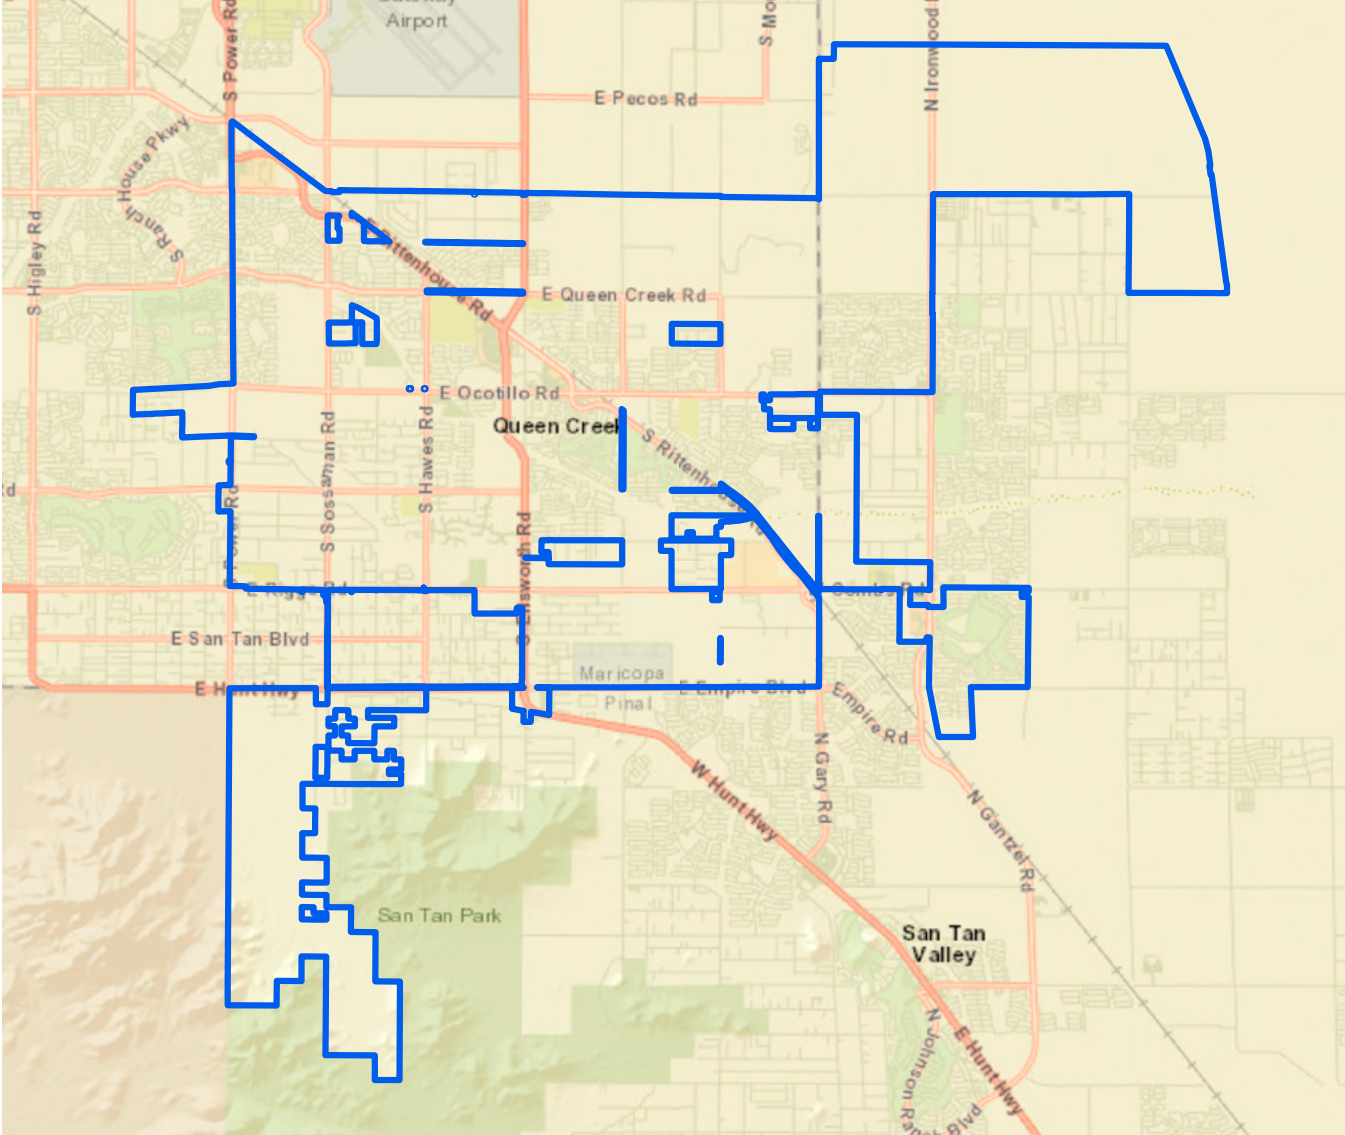

QUEEN CREEK

Town Council Candidate(s)	Registered Voters		SRP Infrastructure	
Robin Benning*	Democratic	6,352	Canals (mi)	0
Jeff Brown*	Green	14	Distribution Lines (mi)	484
Leah Martineau*	Libertarian	340	Fiber Optic Cable (mi)	51
	No Labels	243	Transmission Lines (mi)	31
	Republican	19,018	Wells (qty)	0
	Other Party	11,890	Power Generation Facilities	1
	Total	37,857