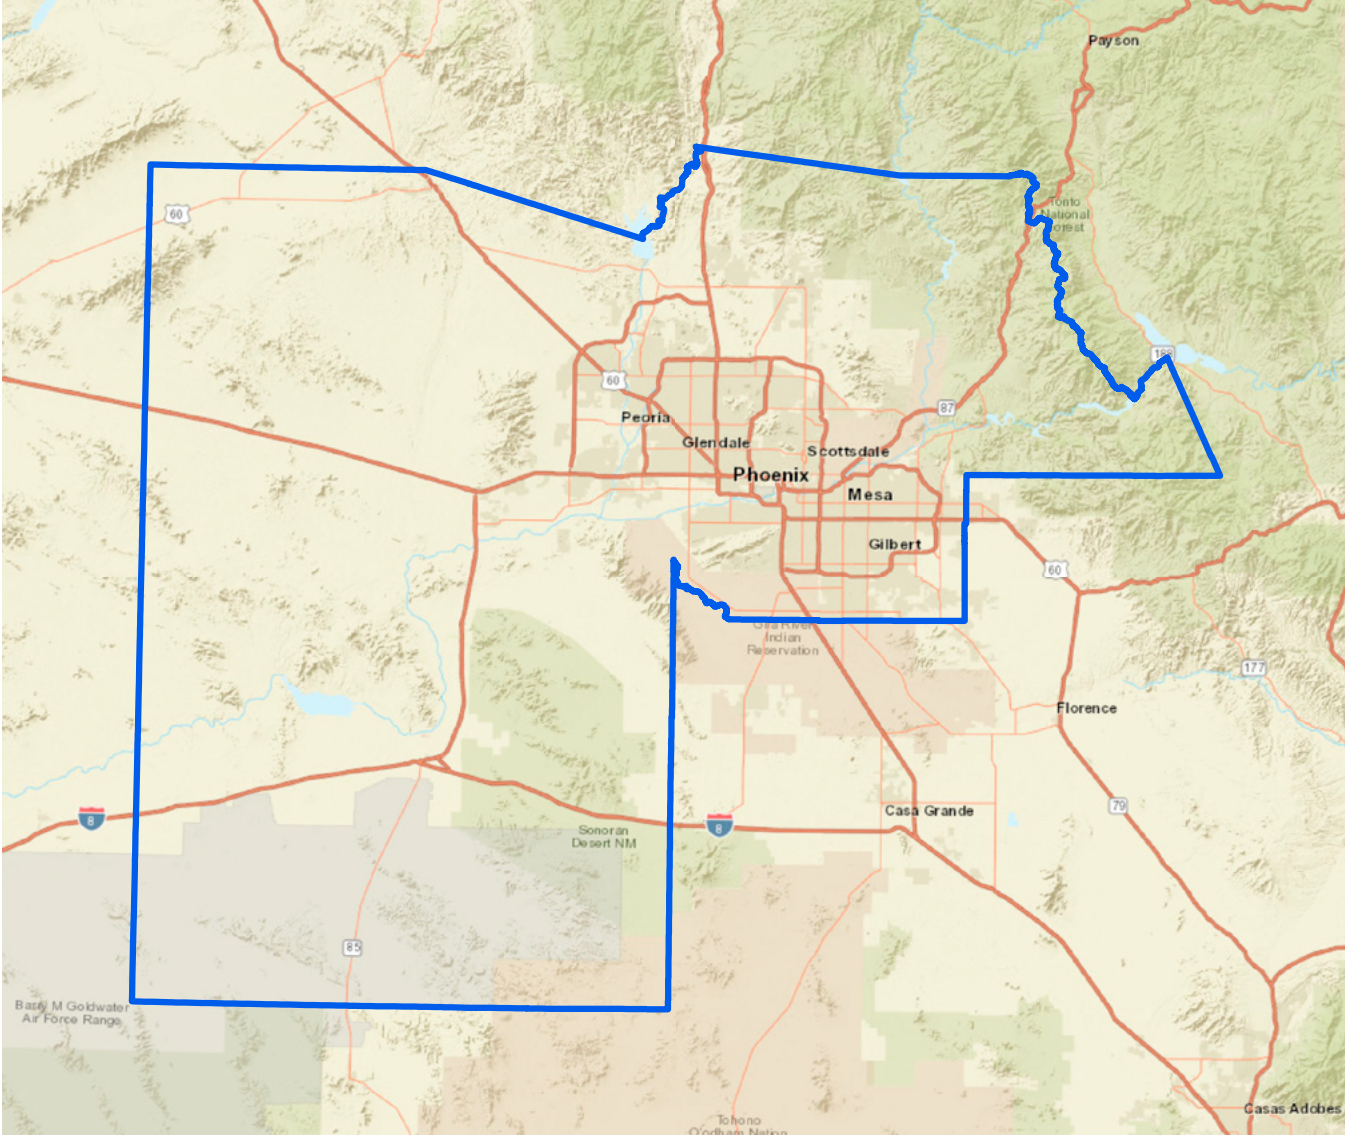

MARICOPA COUNTY

County Candidate(s)	Registered Voters	SRP Infrastructure

See pages 8-9 for a full list of candidates

Democratic	688,254	Canals (mi)	136
Green	1,800	Distribution Lines (mi)	12,891
Libertarian	18,808	Fiber Optic Cable (mi)	1,447
No Labels	18,204	Transmission Lines (mi)	1,243
Republican	846,823	Wells (qty)	278
Other Party	832,009	Power Generation Facilities	18
Total	2,405,898