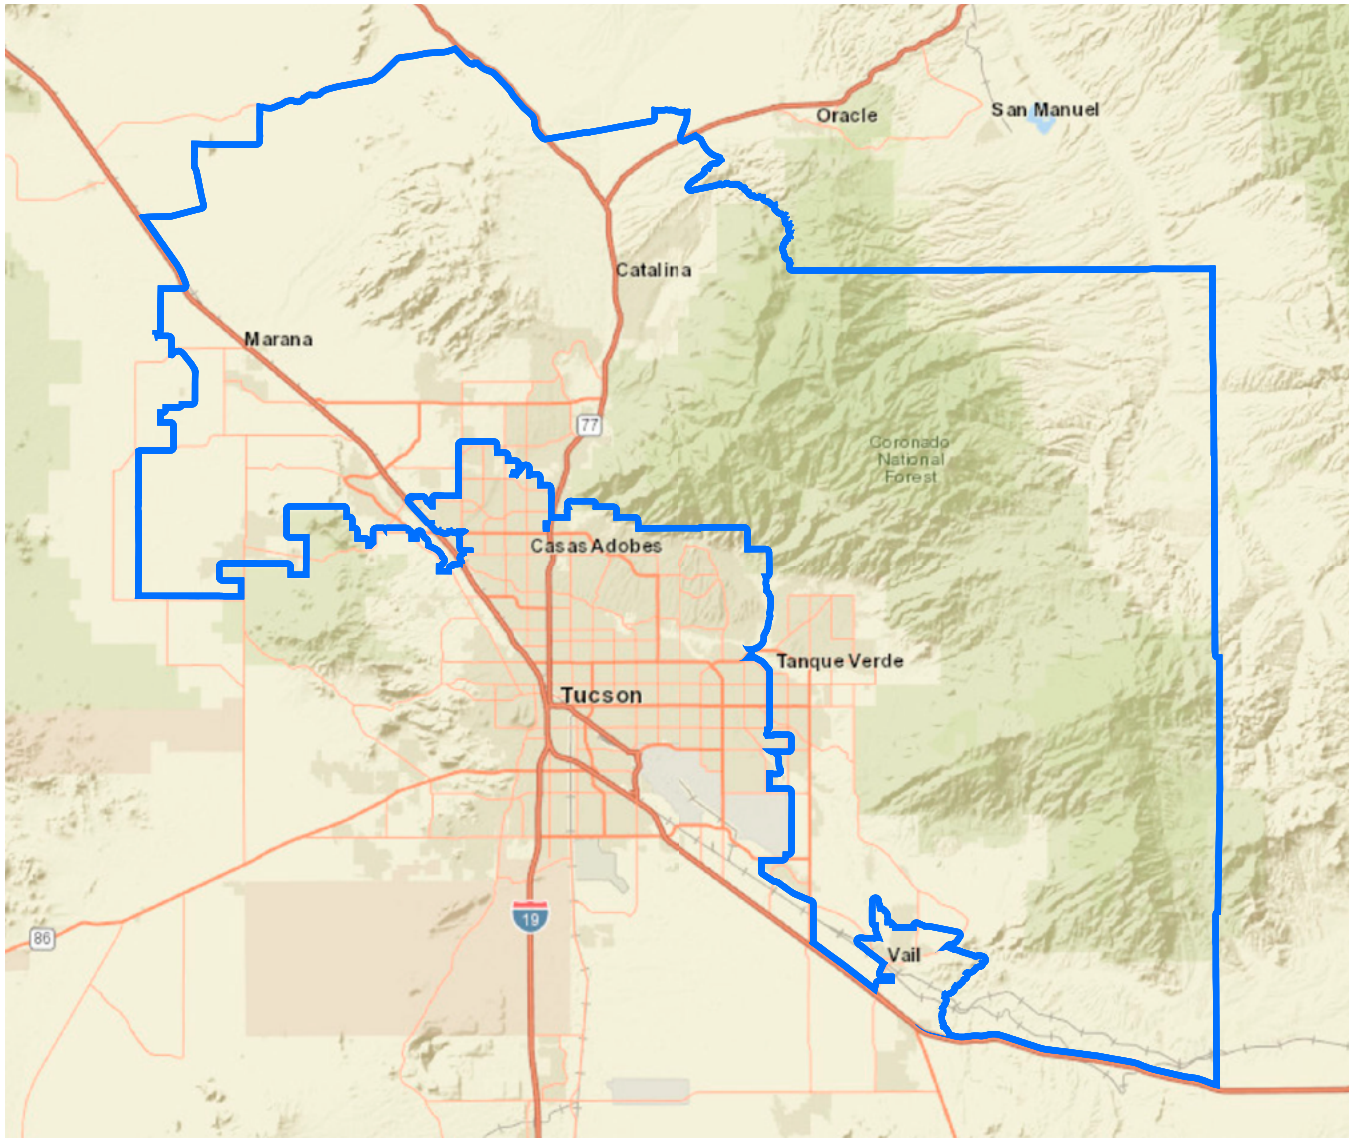

ARIZONA LEGISLATIVE DISTRICT 17

State Sen Candidate(s)	State Rep Candidate(s)	Registered Voters		SRP Infrastructure	
John McLean [D]	Kevin Volk [D]	Democratic	50,803	Canals (mi)	0
Venden "Vince" Leach [R]	Rachel Jones* [R]	Green	124	Distribution Lines (mi)	0
Justine Wadsack* [R]	Cory McGarr* [R]	Libertarian	1,328	Fiber Optic Cable (mi)	0
	Anna Orth [R]	No Labels	820	Transmission Lines (mi)	0
		Republican	68,036	Wells (qty)	0
		Other Party	56,209	Power Generation Facilities	0
		Total	177,320