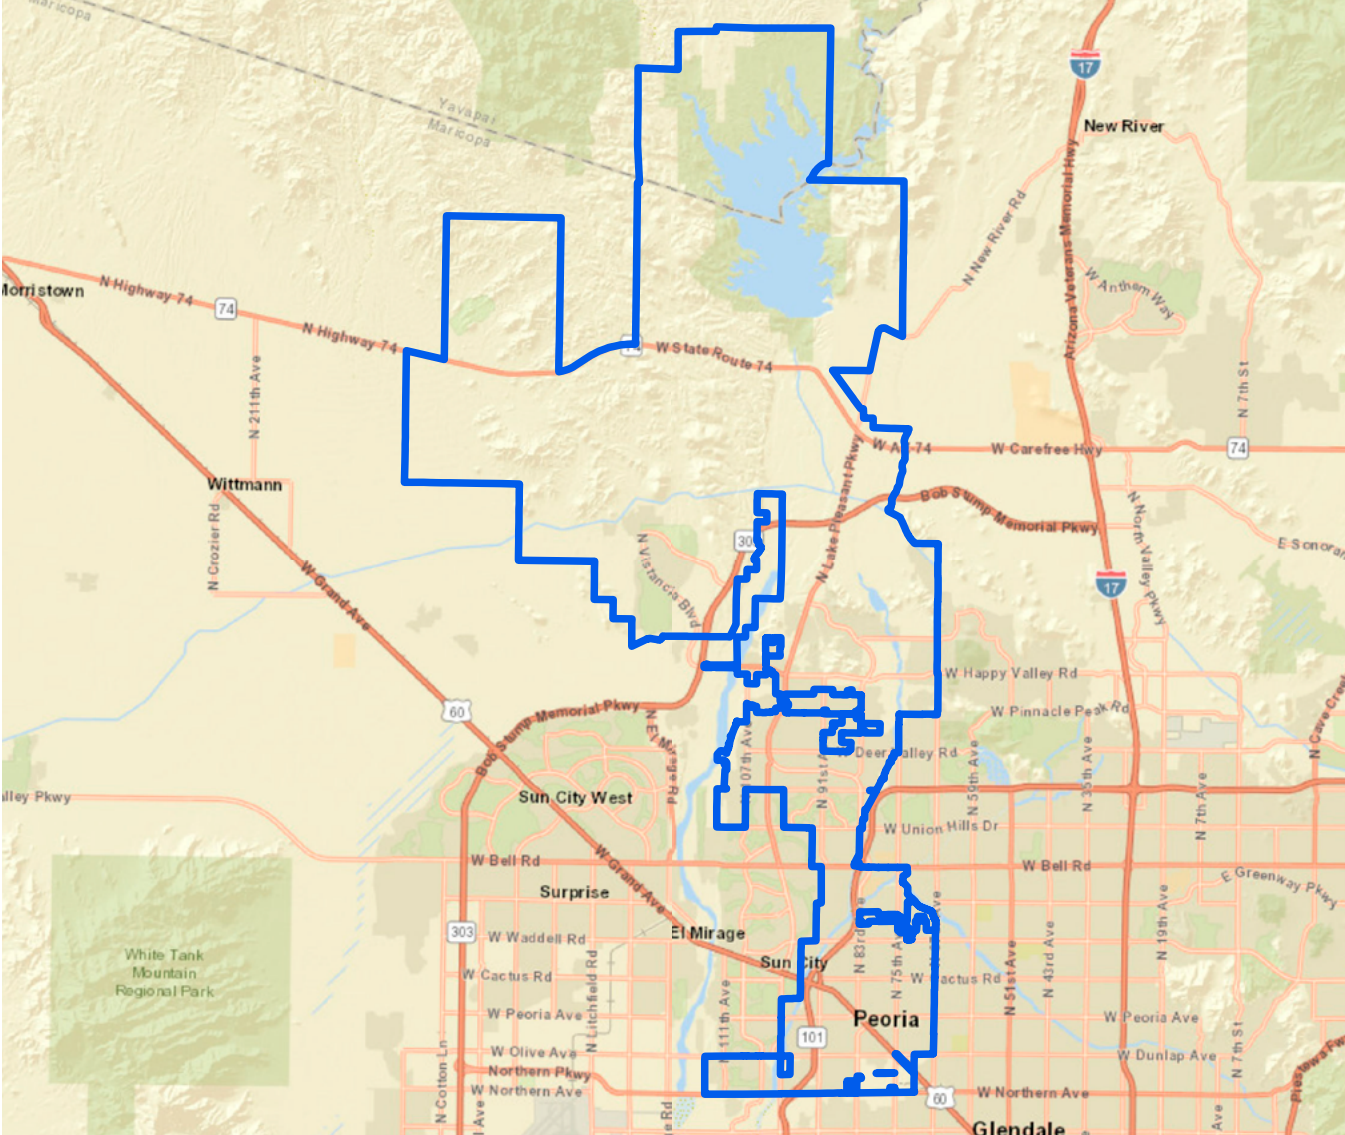

PEORIA

City Council Candidate(s)	Registered Voters		SRP Infrastructure	
Willow District	Democratic	27,359	Canals (mi)	0
Jon Edwards*	Green	68	Distribution Lines (mi)	255
Ironwood District	Libertarian	884	Fiber Optic Cable (mi)	23
Rick Stokes	No Labels	770	Transmission Lines (mi)	28
Mesquite District	Republican	50,357	Wells (qty)	12
Thomas Bottorf	Other Party	37,702	Power Generation Facilities	1
Matt Bullock				
Laura Page	Total	117,140