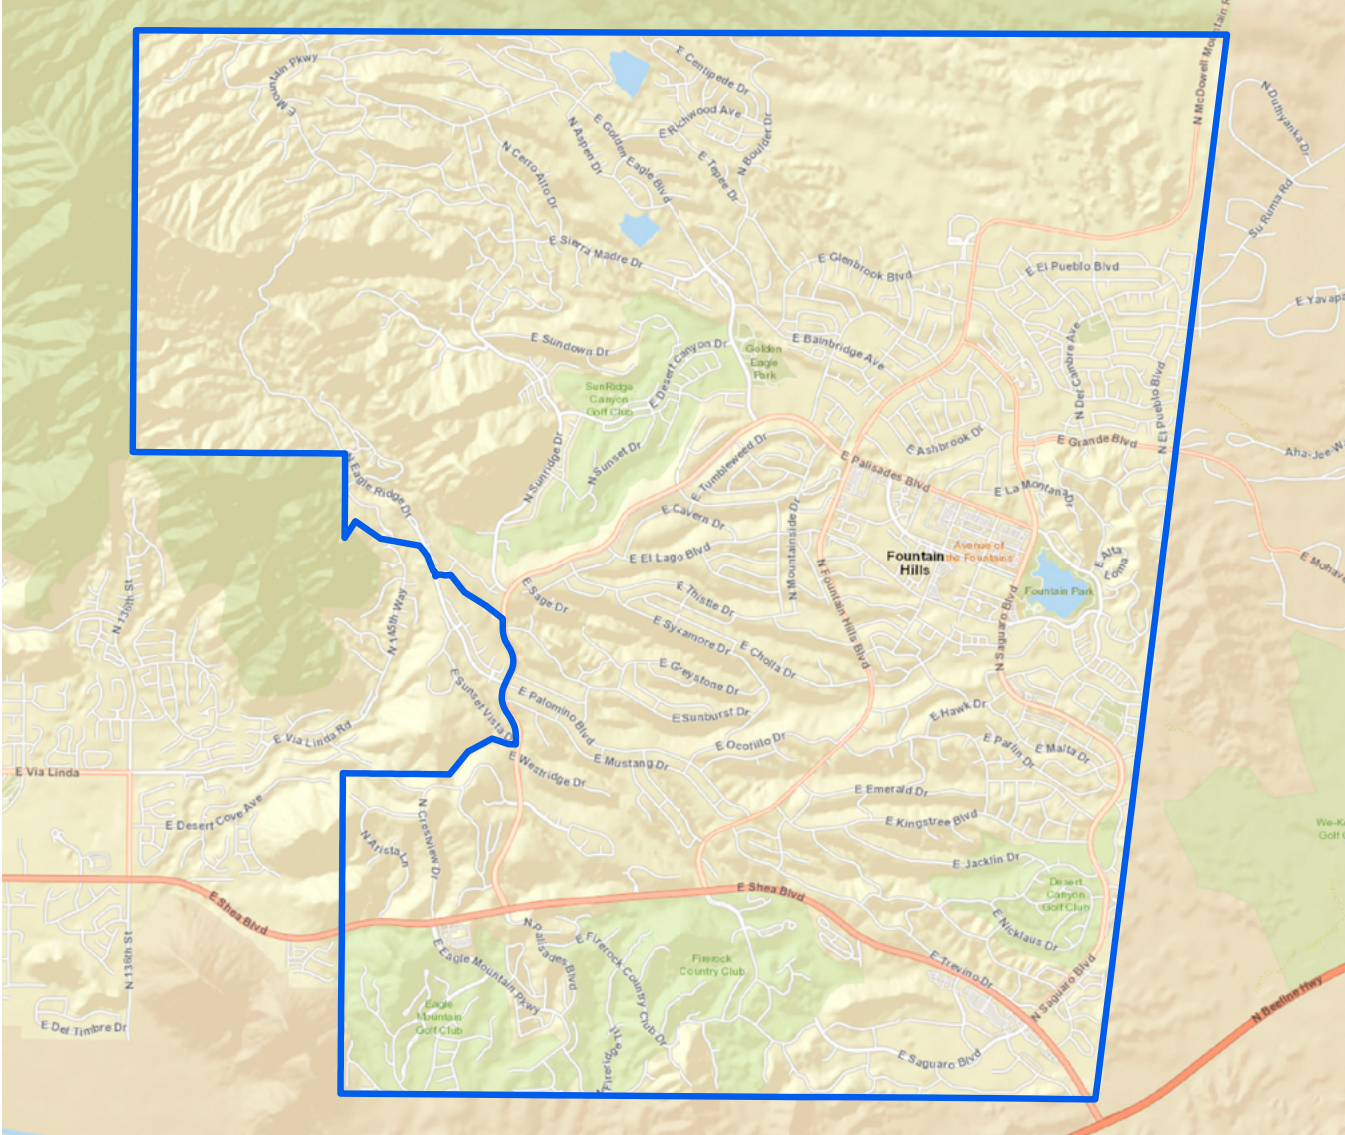

FOUNTAIN HILLS

Mayoral Candidate(s)	Town Council Candidate(s)	Registered Voters	SRP Infrastructure		
Joseph Arpaio	Clayton Corey	Democratic	3,798	Canals (mi)	0
Ginny Dickey*	Mathew Corrigan	Green	8	Distribution Lines (mi)	254
Gerry Friedel	Gayle Earle*	Libertarian	125	Fiber Optic Cable (mi)	16
	Peggy McMahon	No Labels	97	Transmission Lines (mi)	15
	Art Tolis	Republican	8,369	Wells (qty)	0
	Robert Wallace	Other Party	5,653	Power Generation Facilities	0
	Roderick Watts				
		Total	18,050