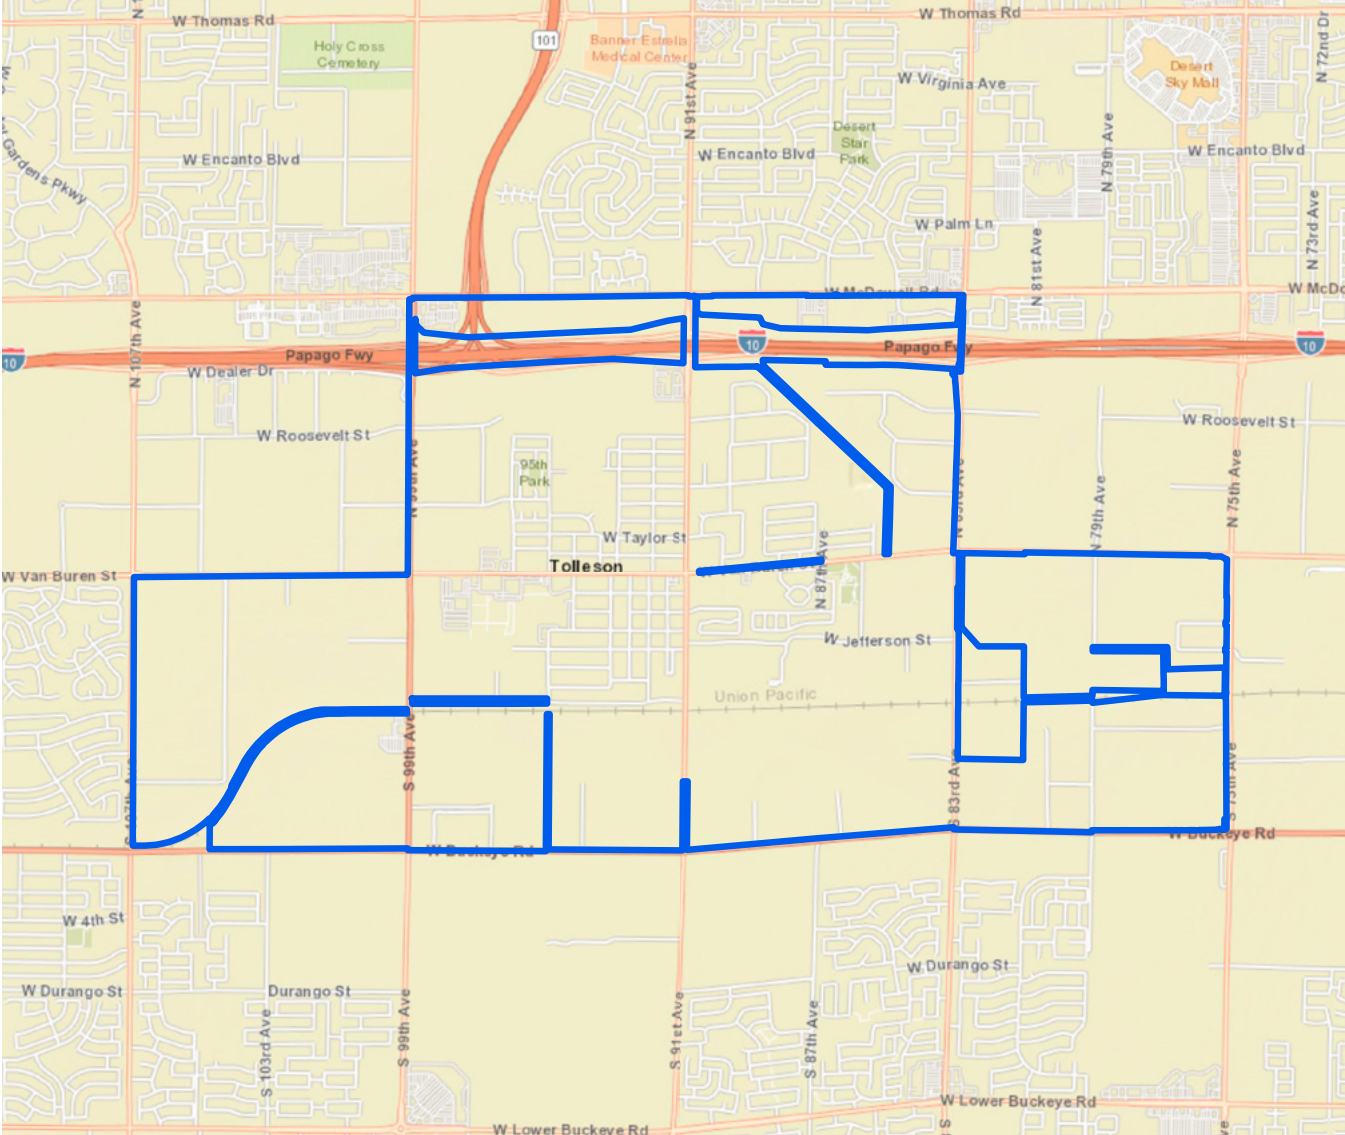

TOLLESON

Mayoral Candidate(s)	City Council Candidate(s)	Registered Voters		SRP Infrastructure	
Juan Rodriguez*	Christine Chavira Adolfo Gámez* Cruzita Mendoza*	Democratic	1,459	Canals (mi)	0
		Green	2	Distribution Lines (mi)	72
		Libertarian	18	Fiber Optic Cable (mi)	6
		No Labels	42	Transmission Lines (mi)	4
		Republican	402	Wells (qty)	5
		Other Party	1,141	Power Generation Facilities	0
		Total	3,064