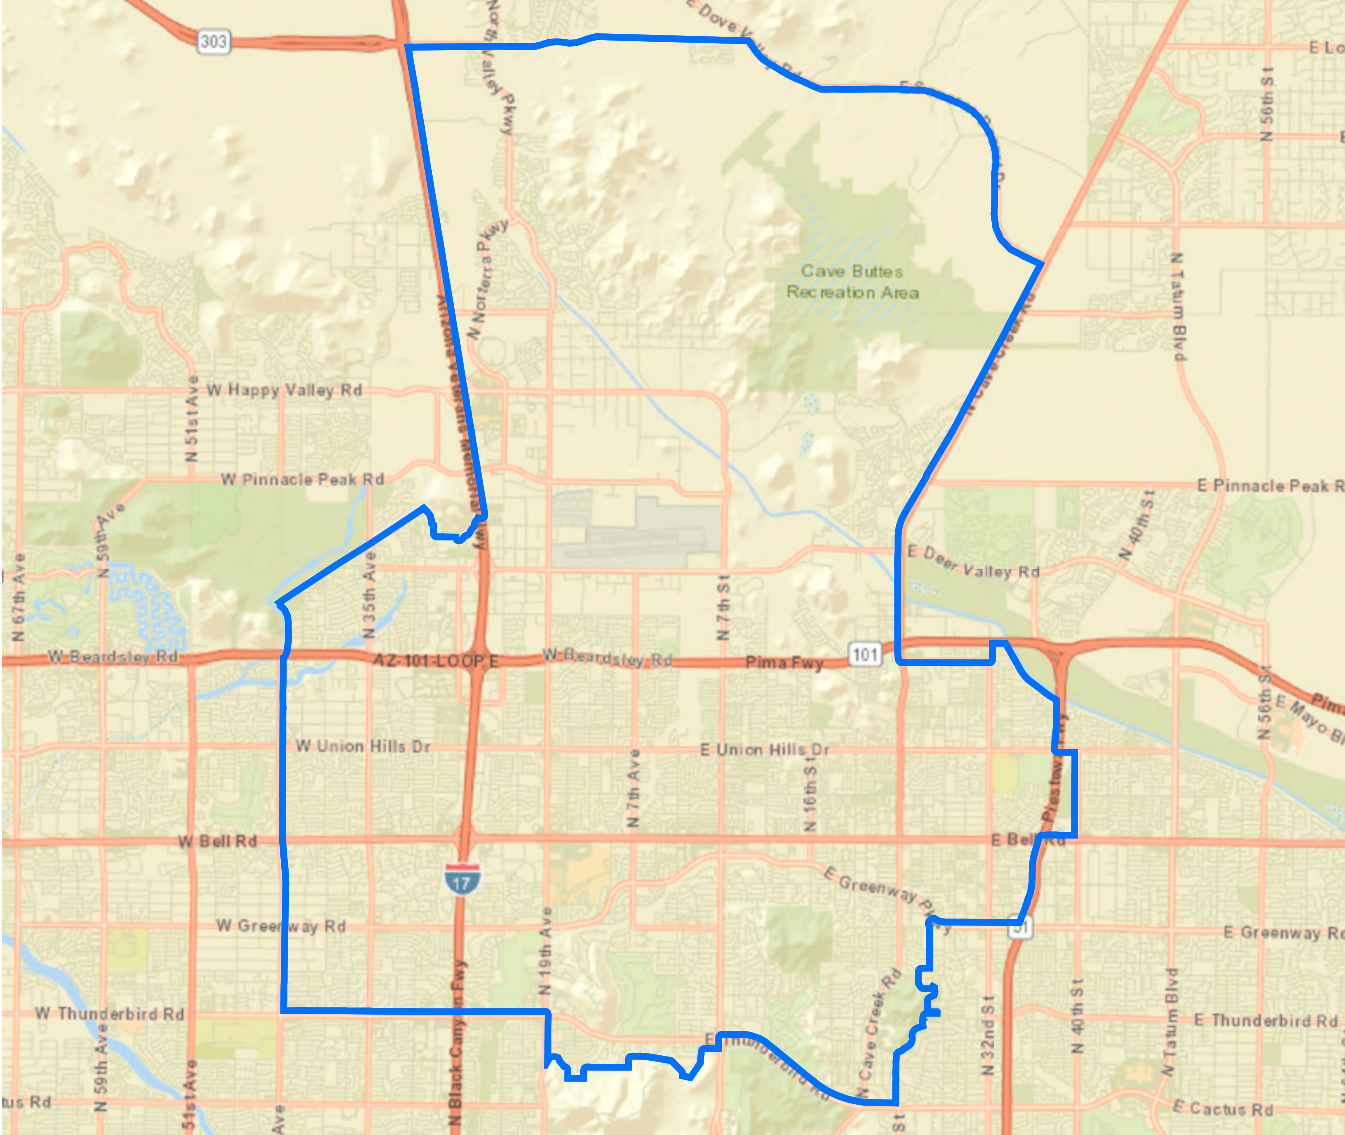

ARIZONA LEGISLATIVE DISTRICT 2

State Sen Candidate(s)	State Rep Candidate(s)	Registered Voters	SRP Infrastructure

Judy Schwiebert [D]	Stephanie Simacek [D]	Democratic	33,769	Canals (mi)	0
Dennis Pugsley [G]	Ari Daniel Bradshaw [R]	Green	96	Distribution Lines (mi)	0
Josh Barnett [R]	Justin Wilmeth* [R]	Libertarian	1,222	Fiber Optic Cable (mi)	14
Shawna Bolick* [R]		No Labels	926	Transmission Lines (mi)	7
		Republican	44,134	Wells (qty)	0
		Other Party	43,475	Power Generation Facilities	0
		Total	123,622