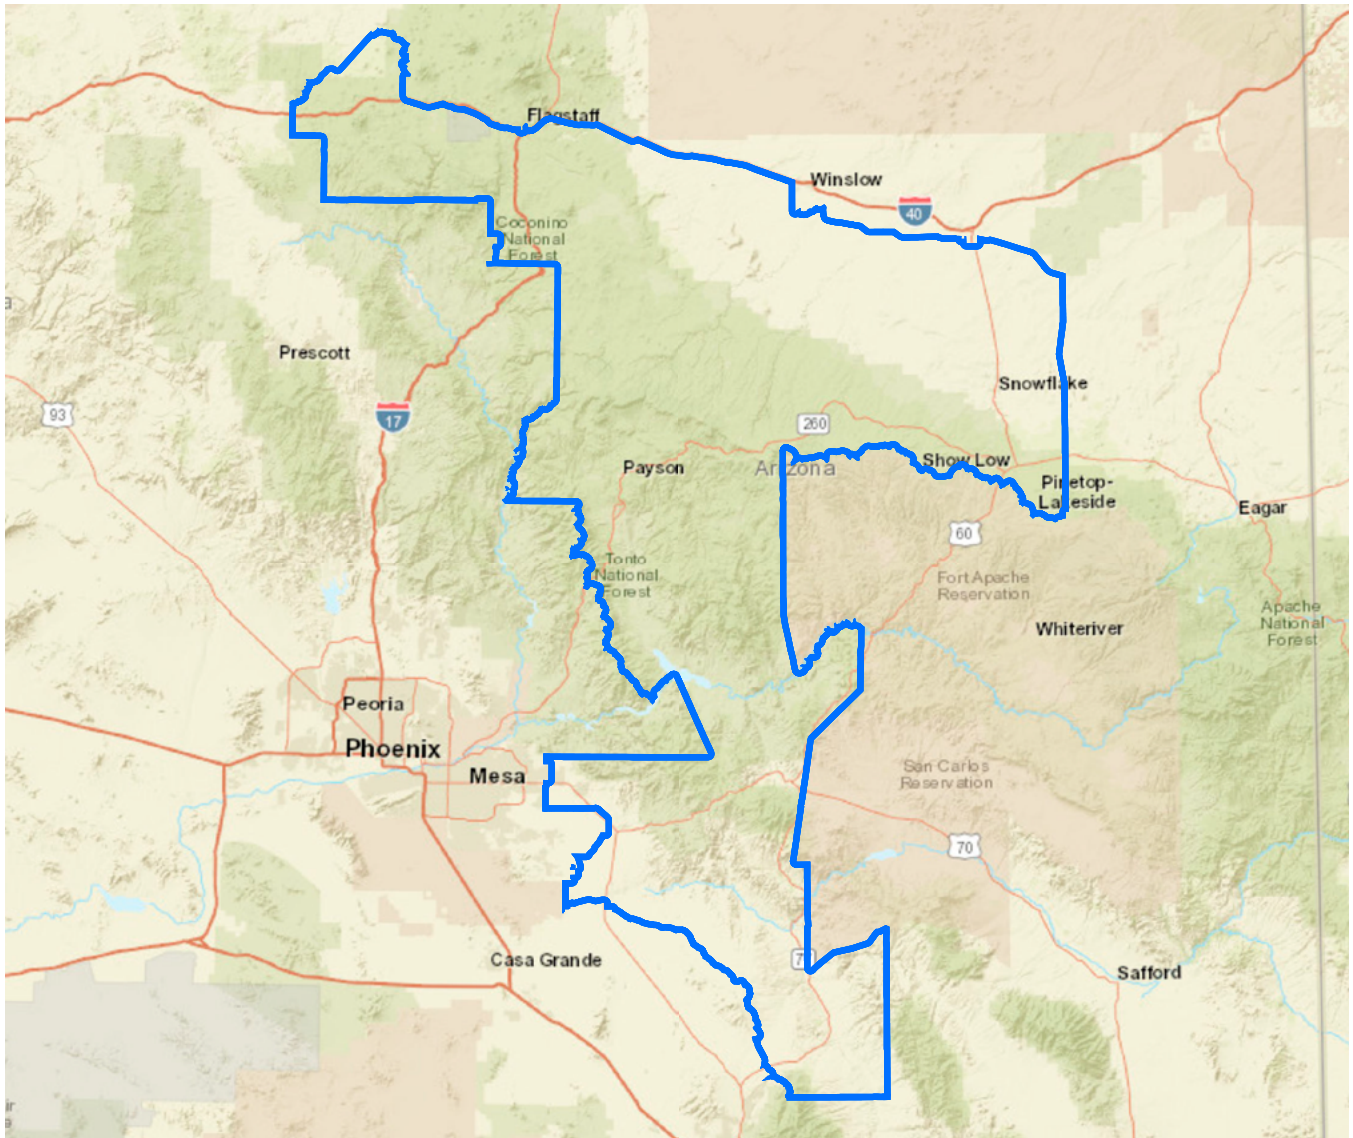

ARIZONA LEGISLATIVE DISTRICT 7

State Sen Candidate(s)	State Rep Candidate(s)	Registered Voters		SRP Infrastructure	
Haley Creighton [D]	Kevin Chiquete [D]	Democratic	32,256	Canals (mi)	0
Roberto Apodaca Reveles [D]	Nancy Hartl [D]	Green	74	Distribution Lines (mi)	712
David Cook [R]	Walter "Walt" Blackman [R]	Libertarian	1,207	Fiber Optic Cable (mi)	199
Wendy Rogers* [R]	Andrew Costanzo [R]	No Labels	977	Transmission Lines (mi)	480
	John Fillmore [R]	Republican	70,414	Wells (qty)	0
	Barby Ingle [R]	Other Party	45,794	Power Generation Facilities	5
	David Marshall Sr.* [R]				
	Steven Slaton [R]	Total	150,722