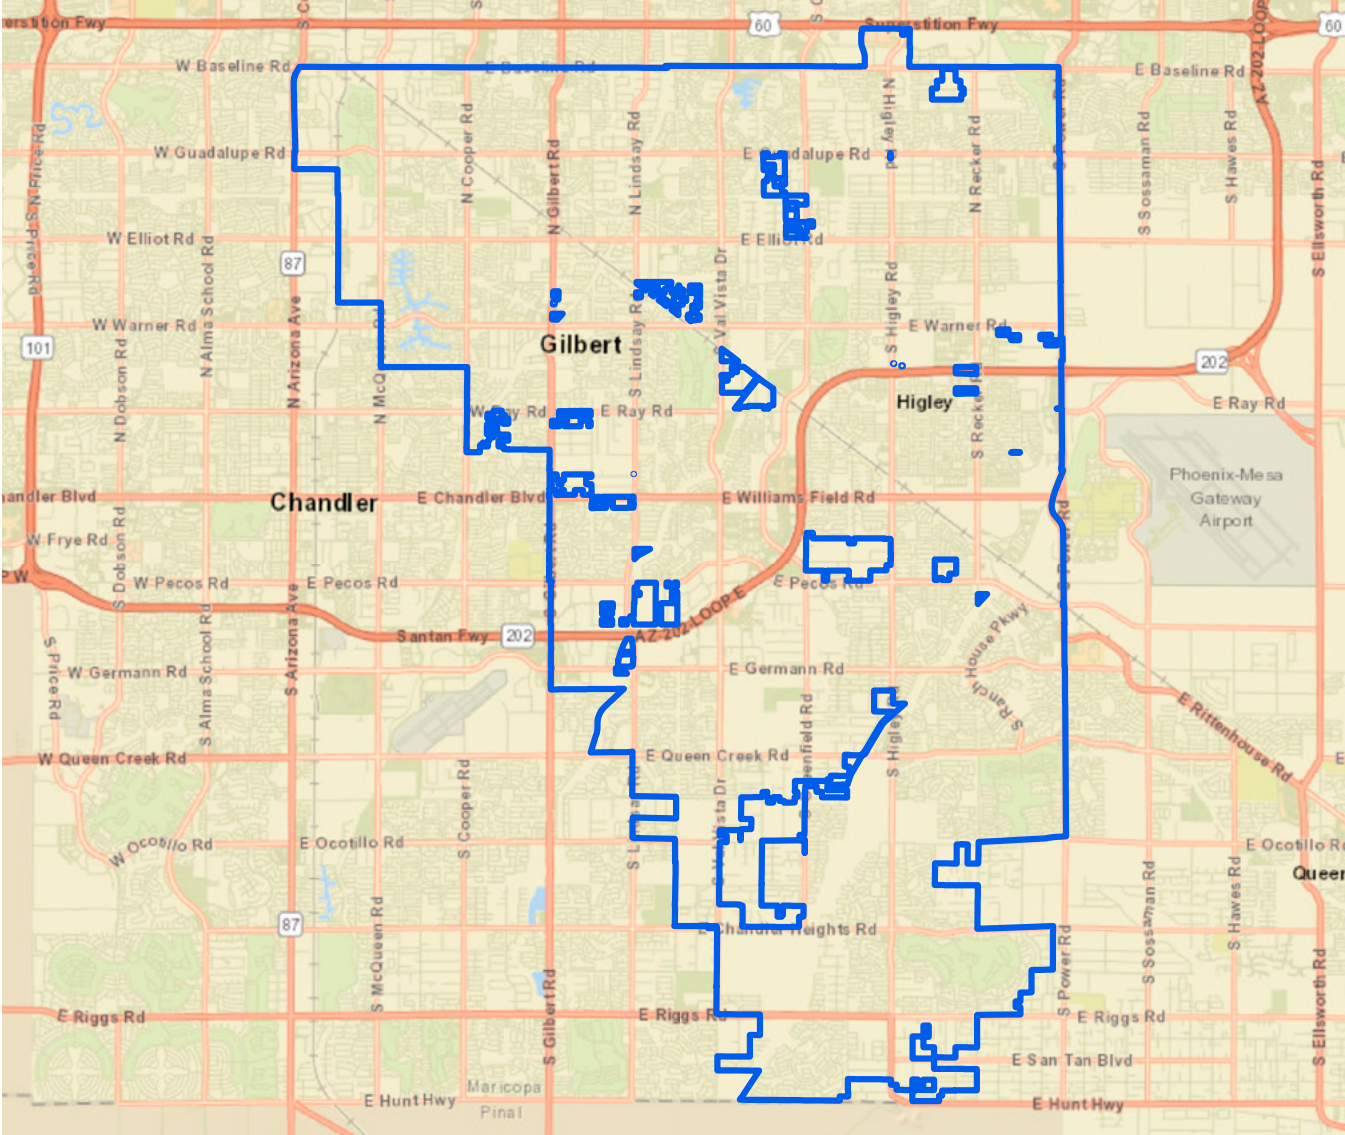

GILBERT

Mayoral Candidate(s)	Town Council Candidate(s)	Registered Voters	SRP Infrastructure
Scott Anderson	Aaron Accurso	Democratic 37,160	Canals (mi) 12
Natalie Di Bernardo	Kenny Buckland	Green 92	Distribution Lines (mi) 1,286
	Andrew Jackson	Libertarian 1,398	Fiber Optic Cable (mi) 97
	Noah Mundt	No Labels 1,130	Transmission Lines (mi) 99
		Republican 68,102	Wells (qty) 28
		Other Party 55,219	Power Generation Facilities 1
		Total 163,101