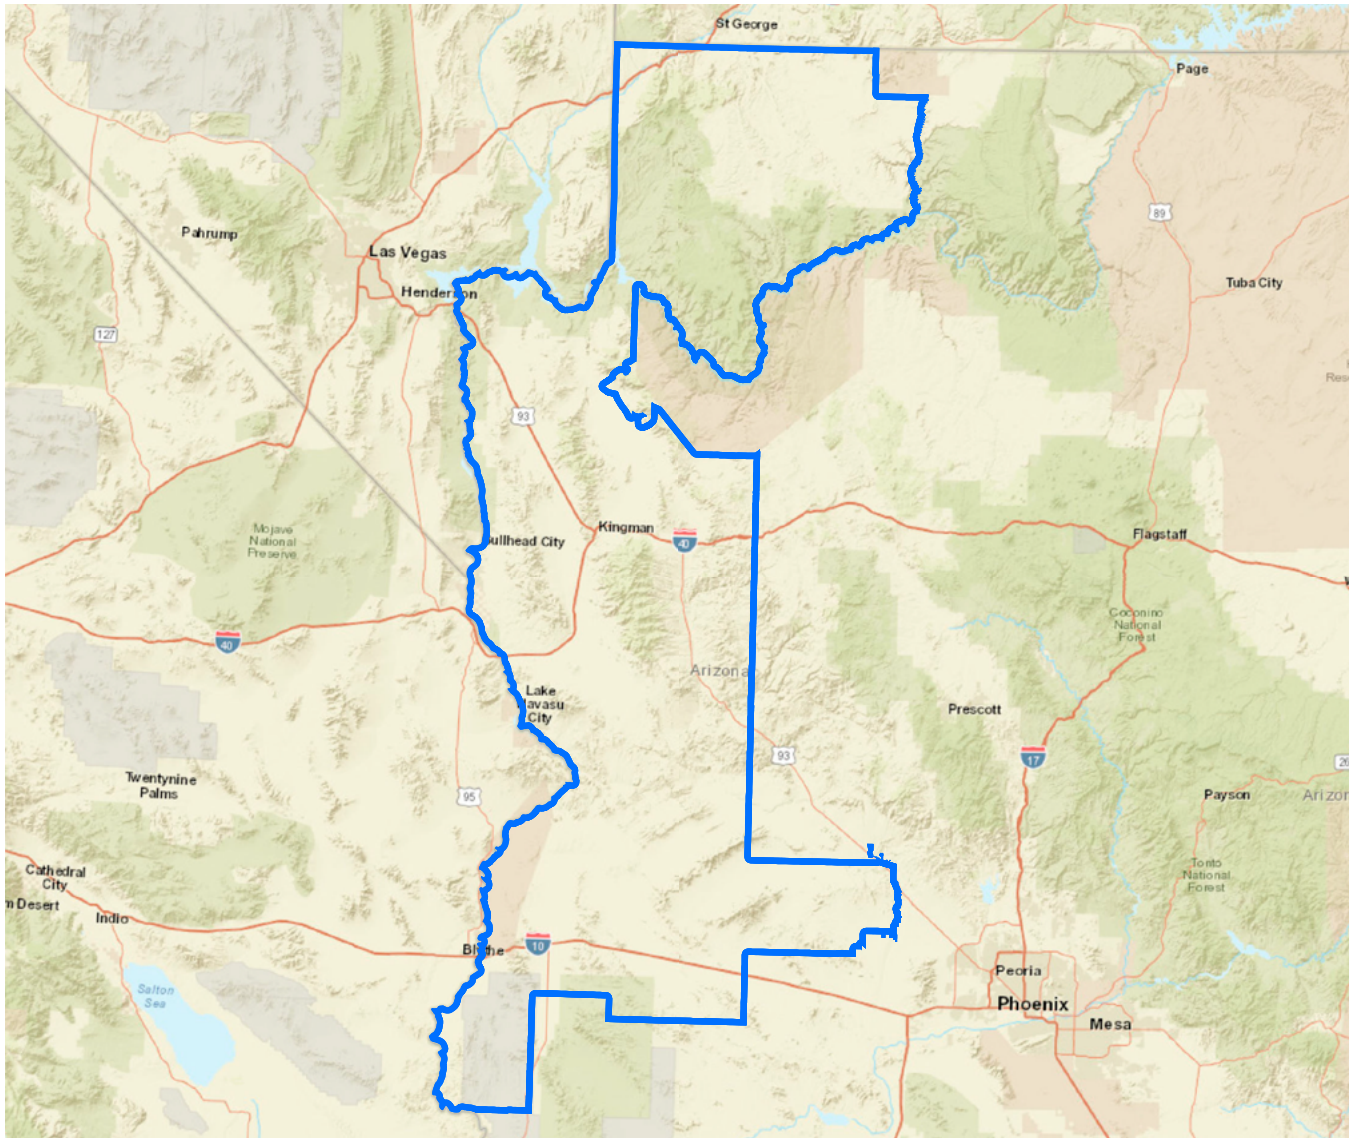

# ARIZONA LEGISLATIVE DISTRICT 30

State Sen Candidate(s)	State Rep Candidate(s)	Registered Voters		SRP Infrastructure	
J'aime Morgaine [D]	Monica Timberlake [D]	Democratic	20,802	Canals (mi)	0
Hildy Angius [R]	Leo Biasiucci* [R]	Green	71	Distribution Lines (mi)	0
Ashley Gerich [R]	John Gillette* [R]	Libertarian	1,018	Fiber Optic Cable (mi)	0
Kimberly Zanon [R]		No Labels	828	Transmission Lines (mi)	0
		Republican	86,023	Wells (qty)	0
		Other Party	49,706	Power Generation Facilities	1
		Total	158,448		