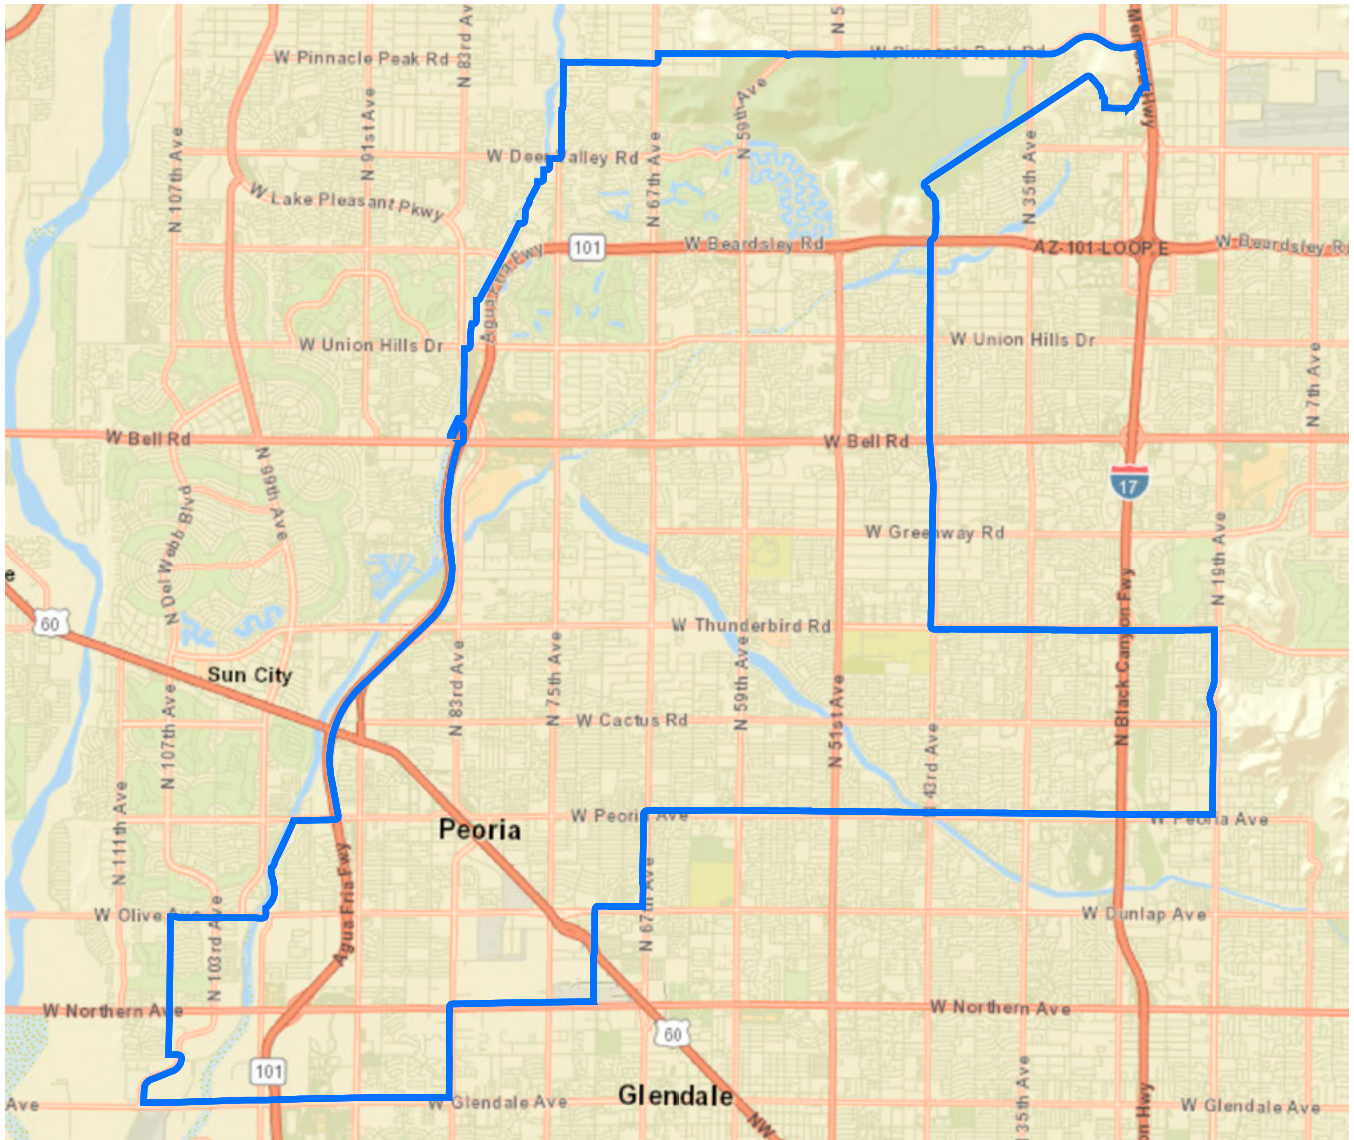

ARIZONA LEGISLATIVE DISTRICT 27

State Sen Candidate(s)	State Rep Candidate(s)	Registered Voters		SRP Infrastructure		
Kevin Payne [R]	Deborah Howard [D]	Democratic	34,653	Canals (mi)	5	
	Linda Busam [R]	Green	91	Distribution Lines (mi)	389	
	Lisa Fink [R]	Libertarian	1,133	Fiber Optic Cable (mi)	33	
	Brian Morris [R]	No Labels	961	Transmission Lines (mi)	29	
	Tony Rivero [R]	Republican	48,269	Wells (qty)	19	
		Other Party	43,916	Power Generation Facilities	2	
		Total		129,023