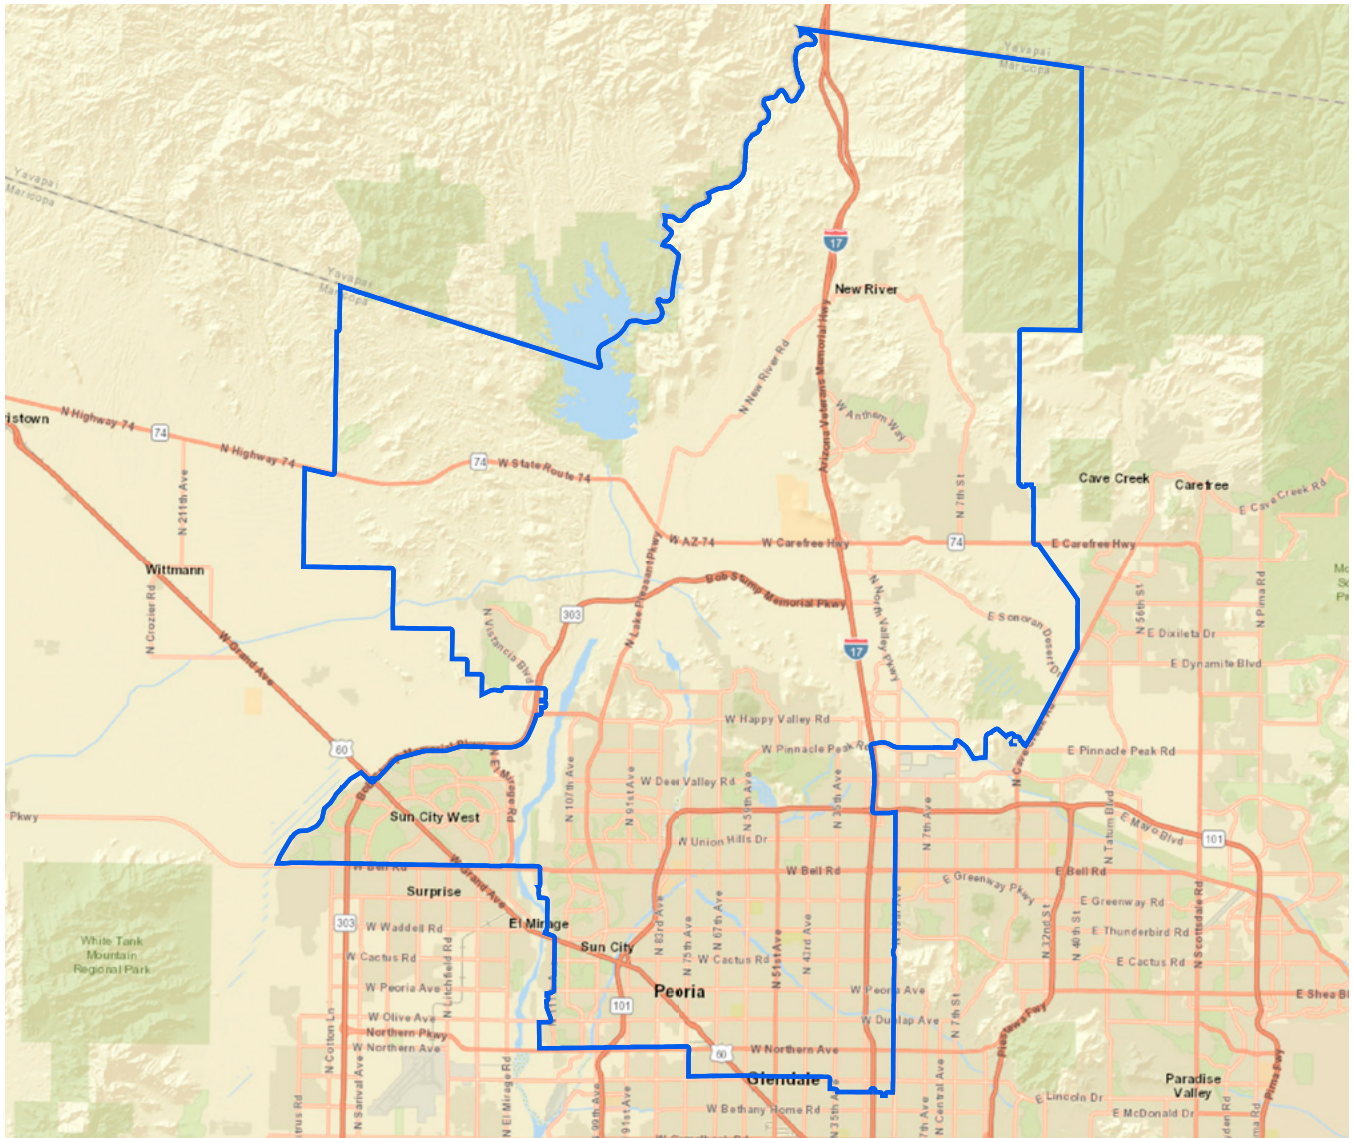

ARIZONA CONGRESSIONAL DISTRICT 8

Congressional Candidate(s)	Registered Voters		SRP Infrastructure	
Gregory Whitten [D]	Democratic	111,827	Canals (mi)	8
Patrick Briody [R]	Green	280	Distribution Lines (mi)	776
Trent Franks [R]	Libertarian	3,419	Fiber Optic Cable (mi)	70
Abraham "Abe" Hamadeh [R]	No Labels	2,762	Transmission Lines (mi)	91
Anthony Kern [R]	Republican	185,429	Wells (qty)	33
Blake Masters [R]	Other Party	146,188	Power Generation Facilities	2
Ben Toma [R]	Total	449,905