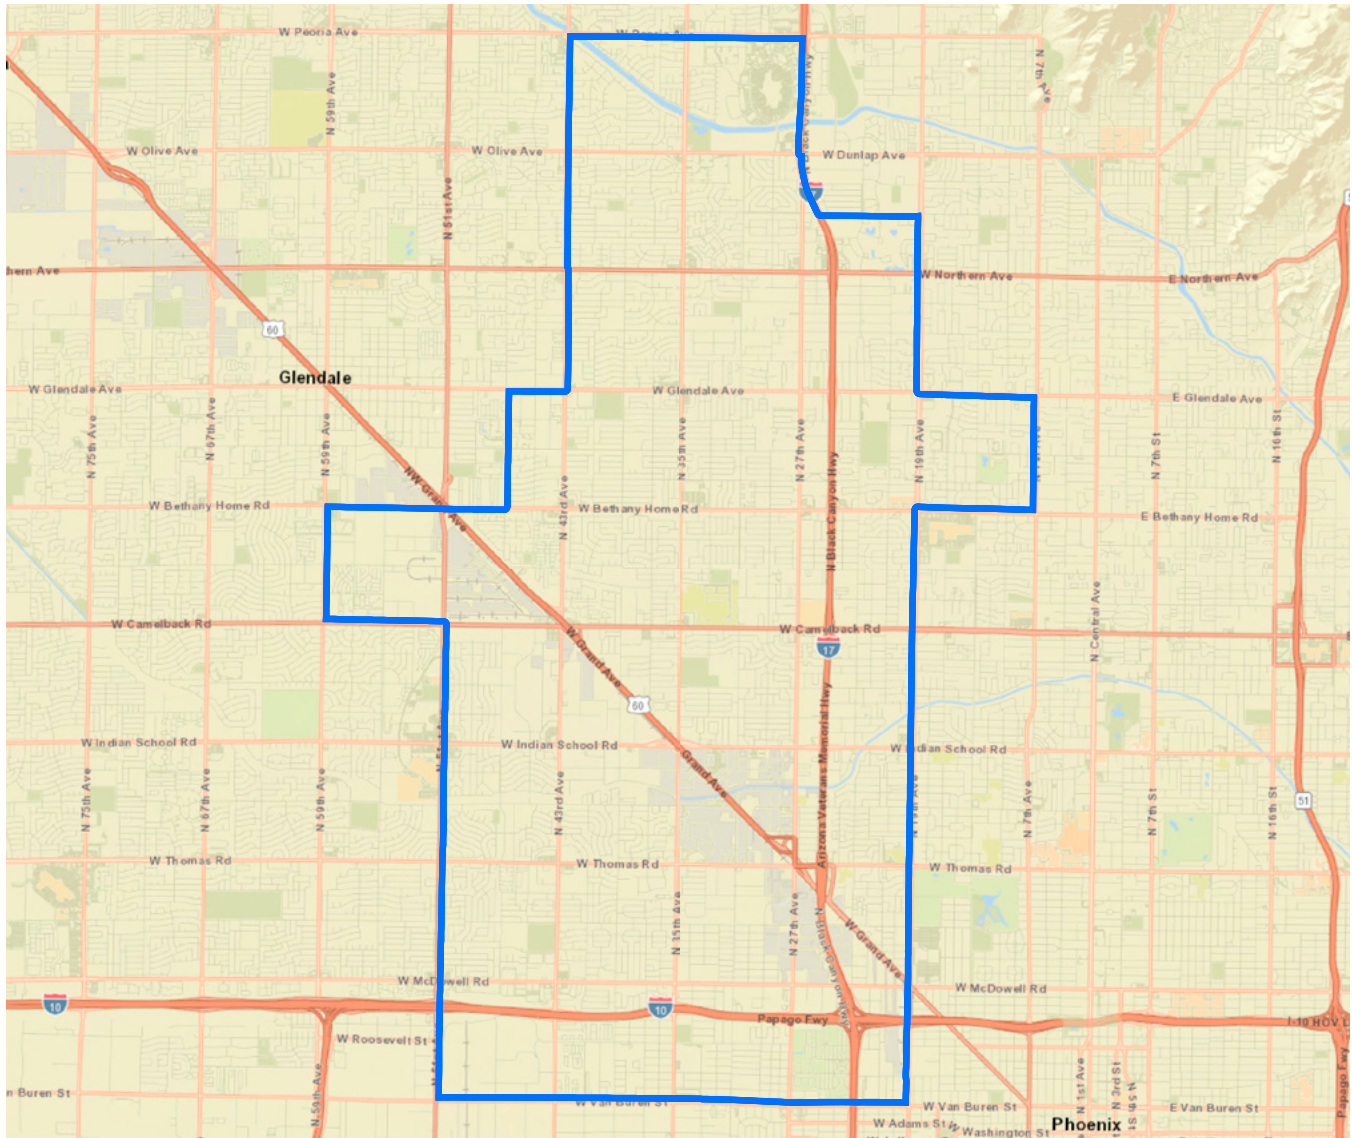

ARIZONA LEGISLATIVE DISTRICT 26

State Sen Candidate(s)	State Rep Candidate(s)	Registered Voters	SRP Infrastructure
Flavio Bravo* [D] Victor "Vic" Harris [R]	Cesar Aguilar* [D] Quantá Crews* [D] Skyla Edwards [R] Frank Roberts [R]	Democratic 31,184 Green 65 Libertarian 553 No Labels 557 Republican 13,337 Other Party 29,541 Total 75,257	Canals (mi) 7 Distribution Lines (mi) 578 Fiber Optic Cable (mi) 32 Transmission Lines (mi) 39 Wells (qty) 10 Power Generation Facilities 0