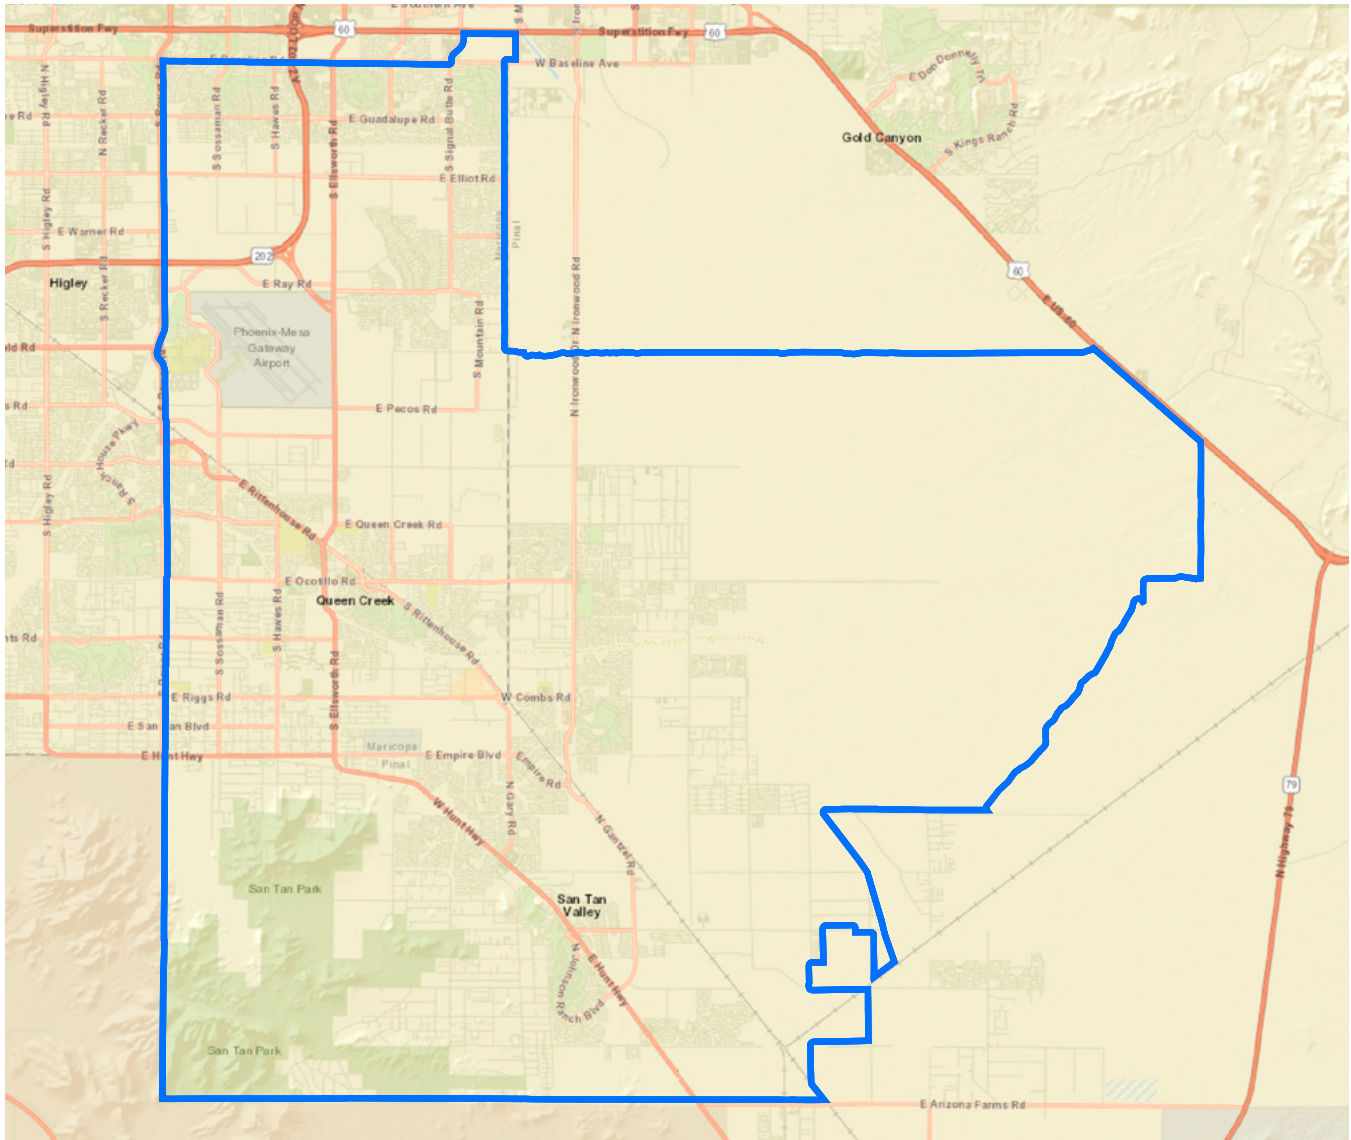

ARIZONA LEGISLATIVE DISTRICT 15

State Sen Candidate(s)	State Rep Candidate(s)	Registered Voters		SRP Infrastructure	
Alan Smith [D]	Barbara Beneitone [D]	Democratic	30,626	Canals (mi)	0
Jake Hoffman* [R]	Peter Anello [R]	Green	49	Distribution Lines (mi)	1,654
	Neal Carter* [R]	Libertarian	1,522	Fiber Optic Cable (mi)	171
	Alex Stovall [R]	No Labels	1,206	Transmission Lines (mi)	130
	Michael Way [R]	Republican	72,996	Wells (qty)	0
		Other Party	54,588	Power Generation Facilities	1
		Total	160,987