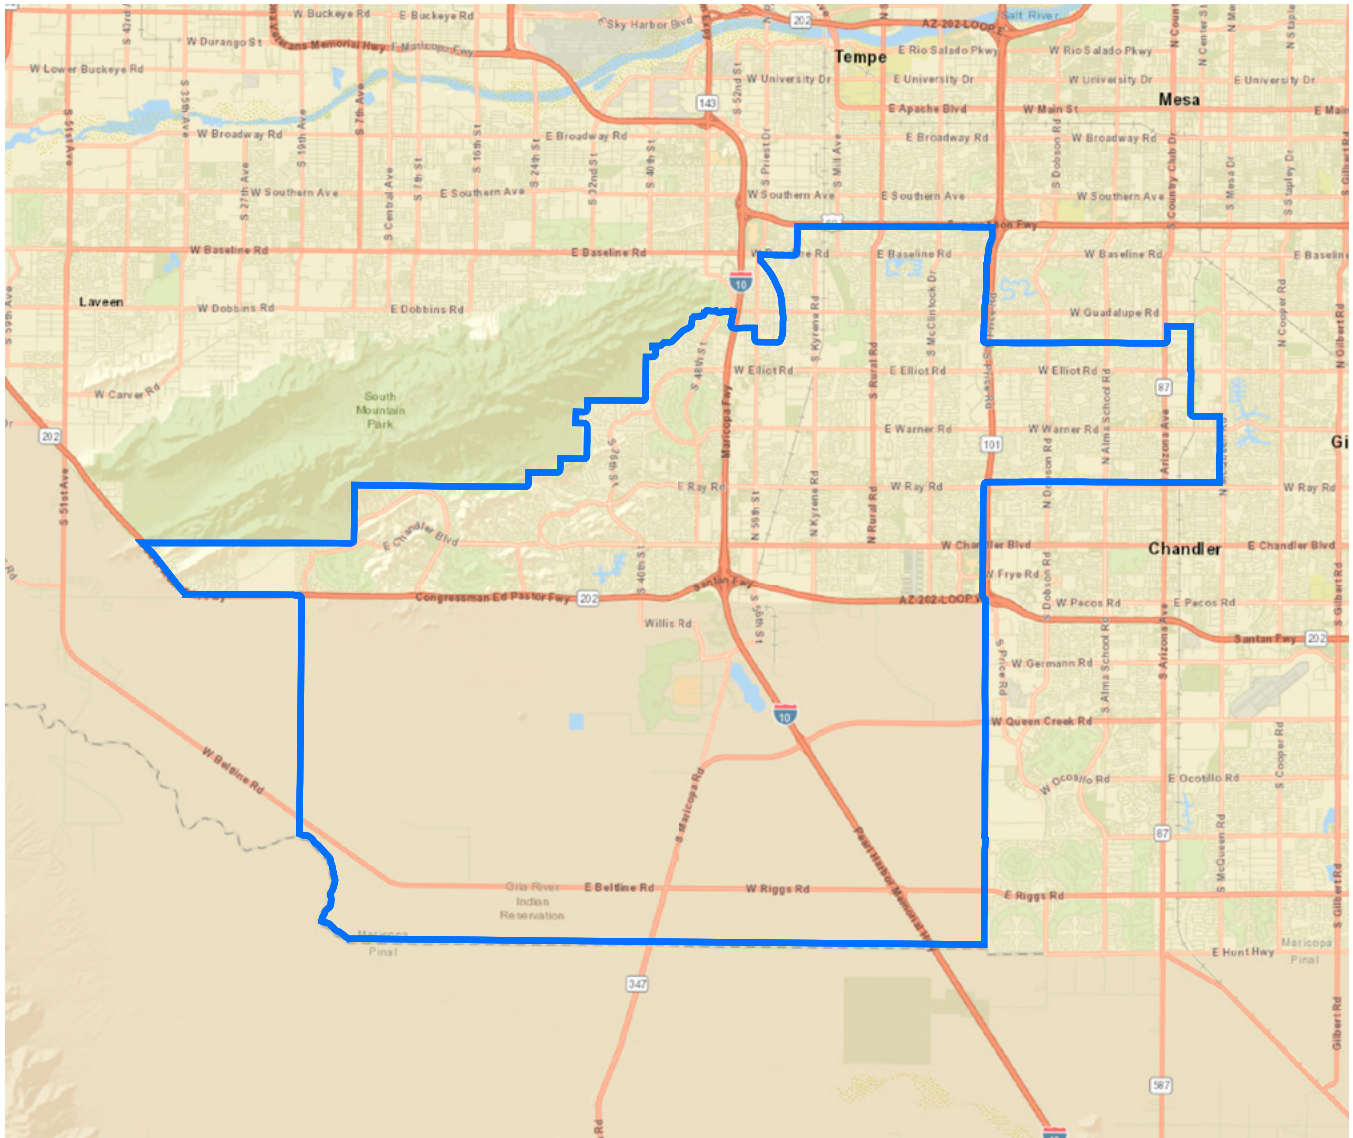

ARIZONA LEGISLATIVE DISTRICT 12

State Sen Candidate(s)	State Rep Candidate(s)	Registered Voters	SRP Infrastructure
Denise "Mitzi" Epstein* [D] Cara Vicini [R]	Patricia "Patty" Contreras* [D]	Democratic 47,263	Canals (mi) 6
	Anastasia "Stacey" Travers* [D]	Green 118	Distribution Lines (mi) 1,336
	Lawrence Hudson [R]	Libertarian 1,221	Fiber Optic Cable (mi) 143
		No Labels 1,000	Transmission Lines (mi) 110
		Republican 43,543	Wells (qty) 22
		Other Party 48,475	Power Generation Facilities 2
		Total 141,620