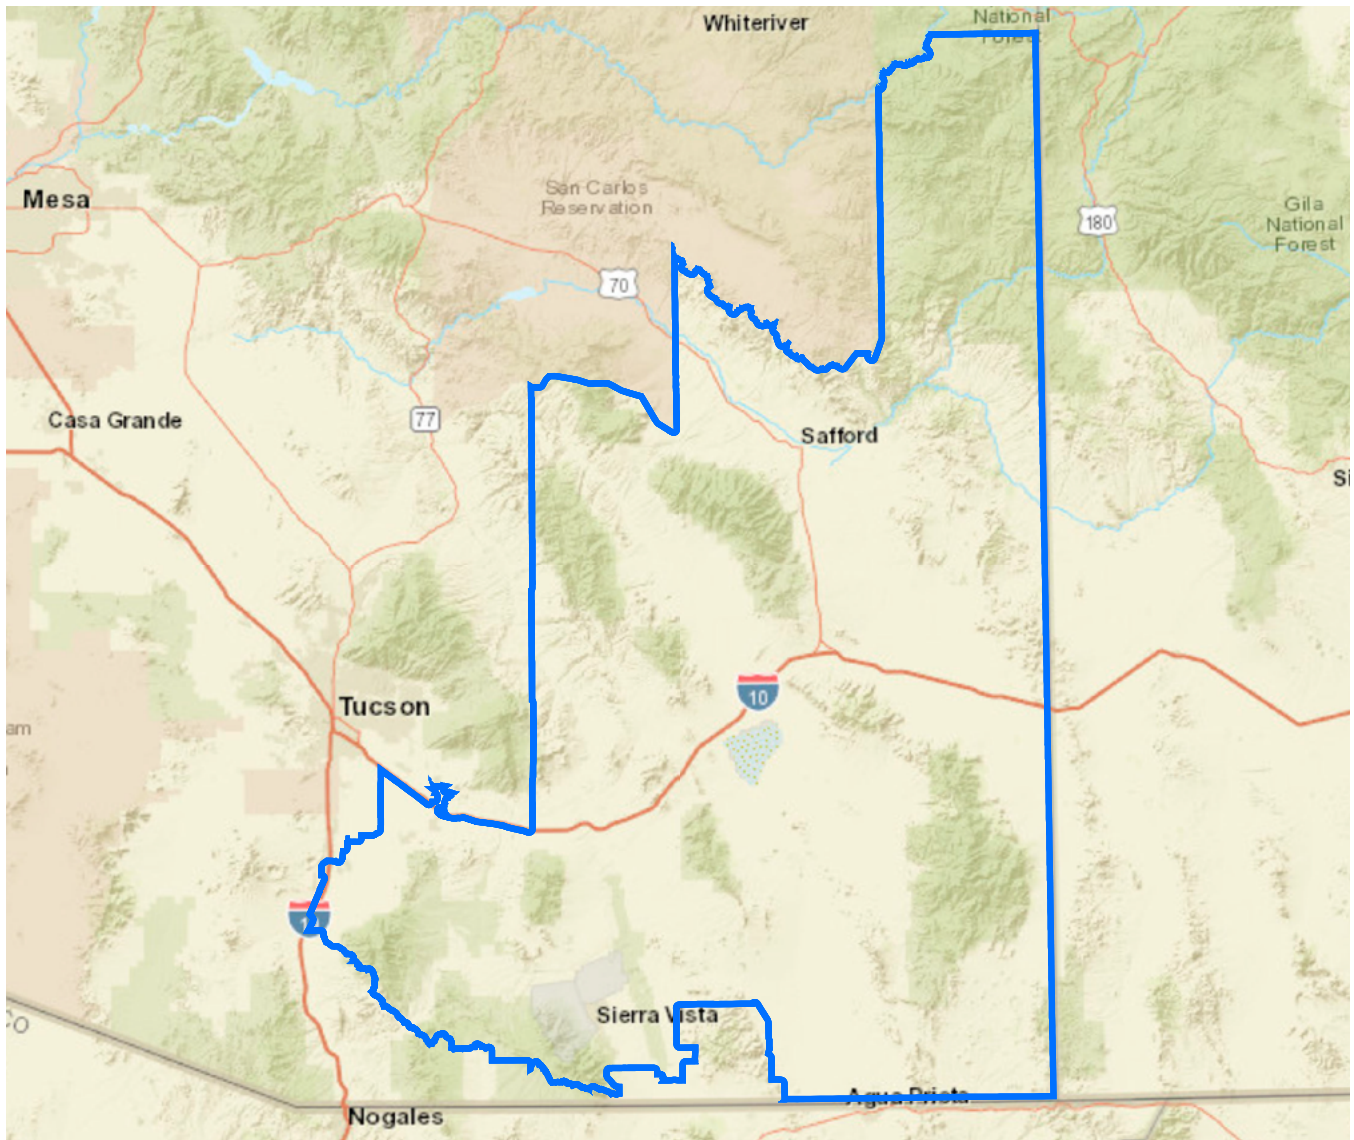

ARIZONA LEGISLATIVE DISTRICT 19

State Sen Candidate(s)	State Rep Candidate(s)	Registered Voters		SRP Infrastructure	
Bob Karp [D]	Gregg Frostrom Jr. [D]	Democratic	34,705	Canals (mi)	0
David Gowan* [R]	Lupe Diaz* [R]	Green	72	Distribution Lines (mi)	0
	Gail Griffin* [R]	Libertarian	1,096	Fiber Optic Cable (mi)	0
		No Labels	717	Transmission Lines (mi)	0
		Republican	61,055	Wells (qty)	0
		Other Party	47,439	Power Generation Facilities	0
		Total	145,084