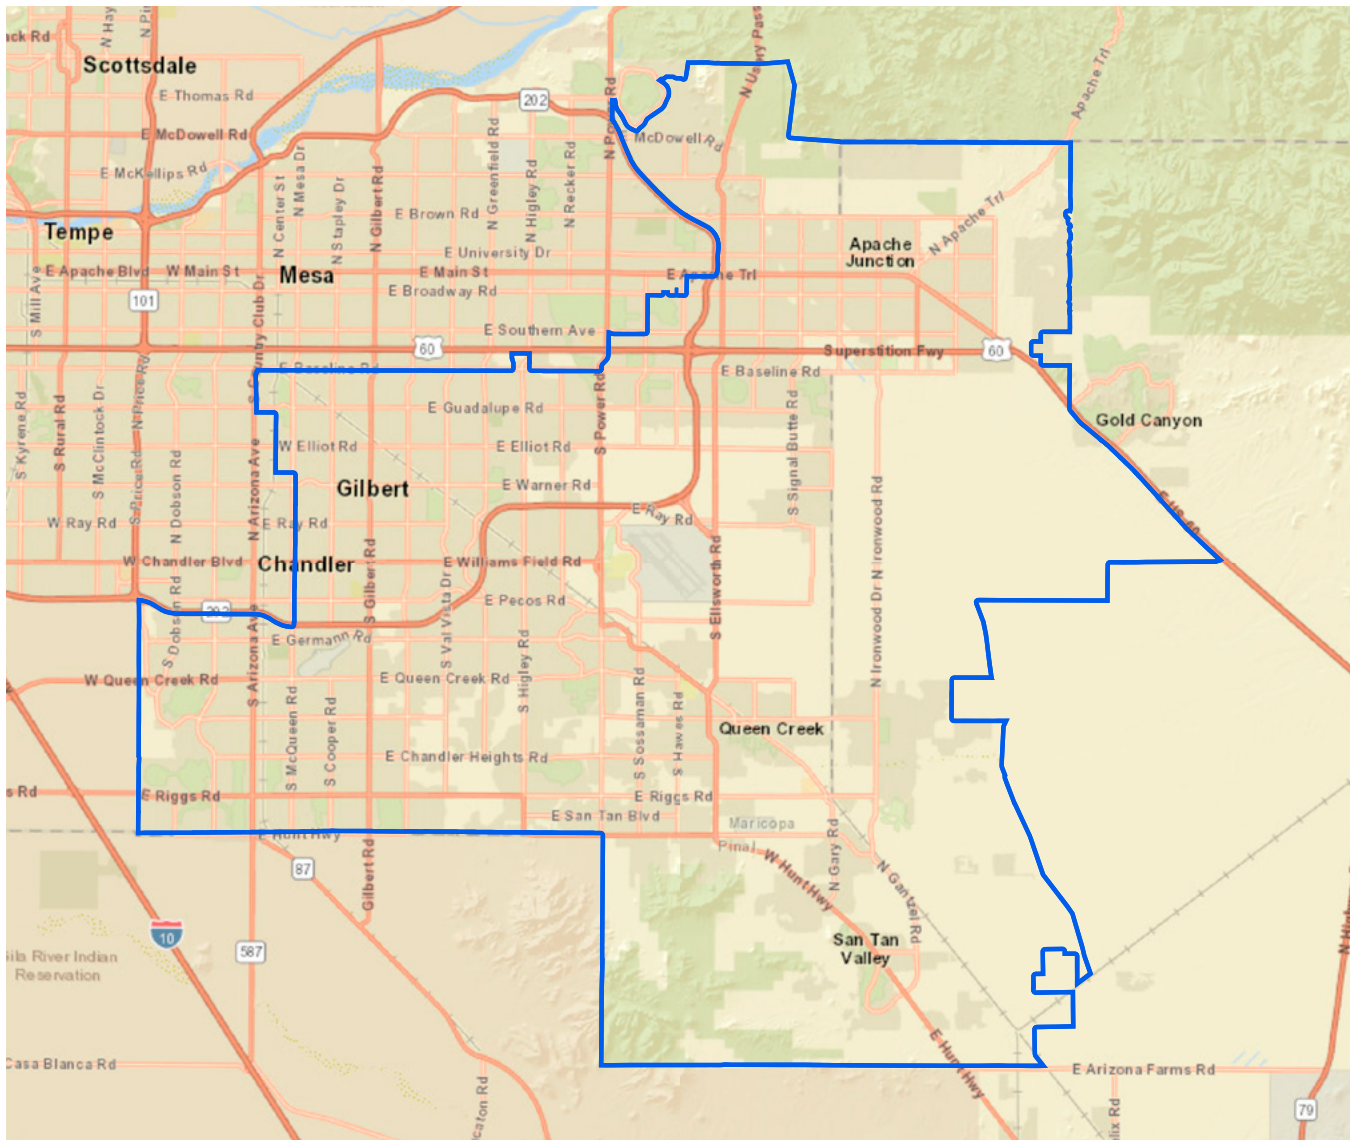

ARIZONA CONGRESSIONAL DISTRICT 5

Congressional Candidate(s)	Registered Voters		SRP Infrastructure	
Katrina Schaffner [D]	Democratic	109,070	Canals (mi)	21
Andy Biggs* [R]	Green	213	Distribution Lines (mi)	4,851
	Libertarian	4,220	Fiber Optic Cable (mi)	401
	No Labels	3,326	Transmission Lines (mi)	348
	Republican	213,171	Wells (qty)	33
	Other Party	169,044	Power Generation Facilities	2
	Total	499,044